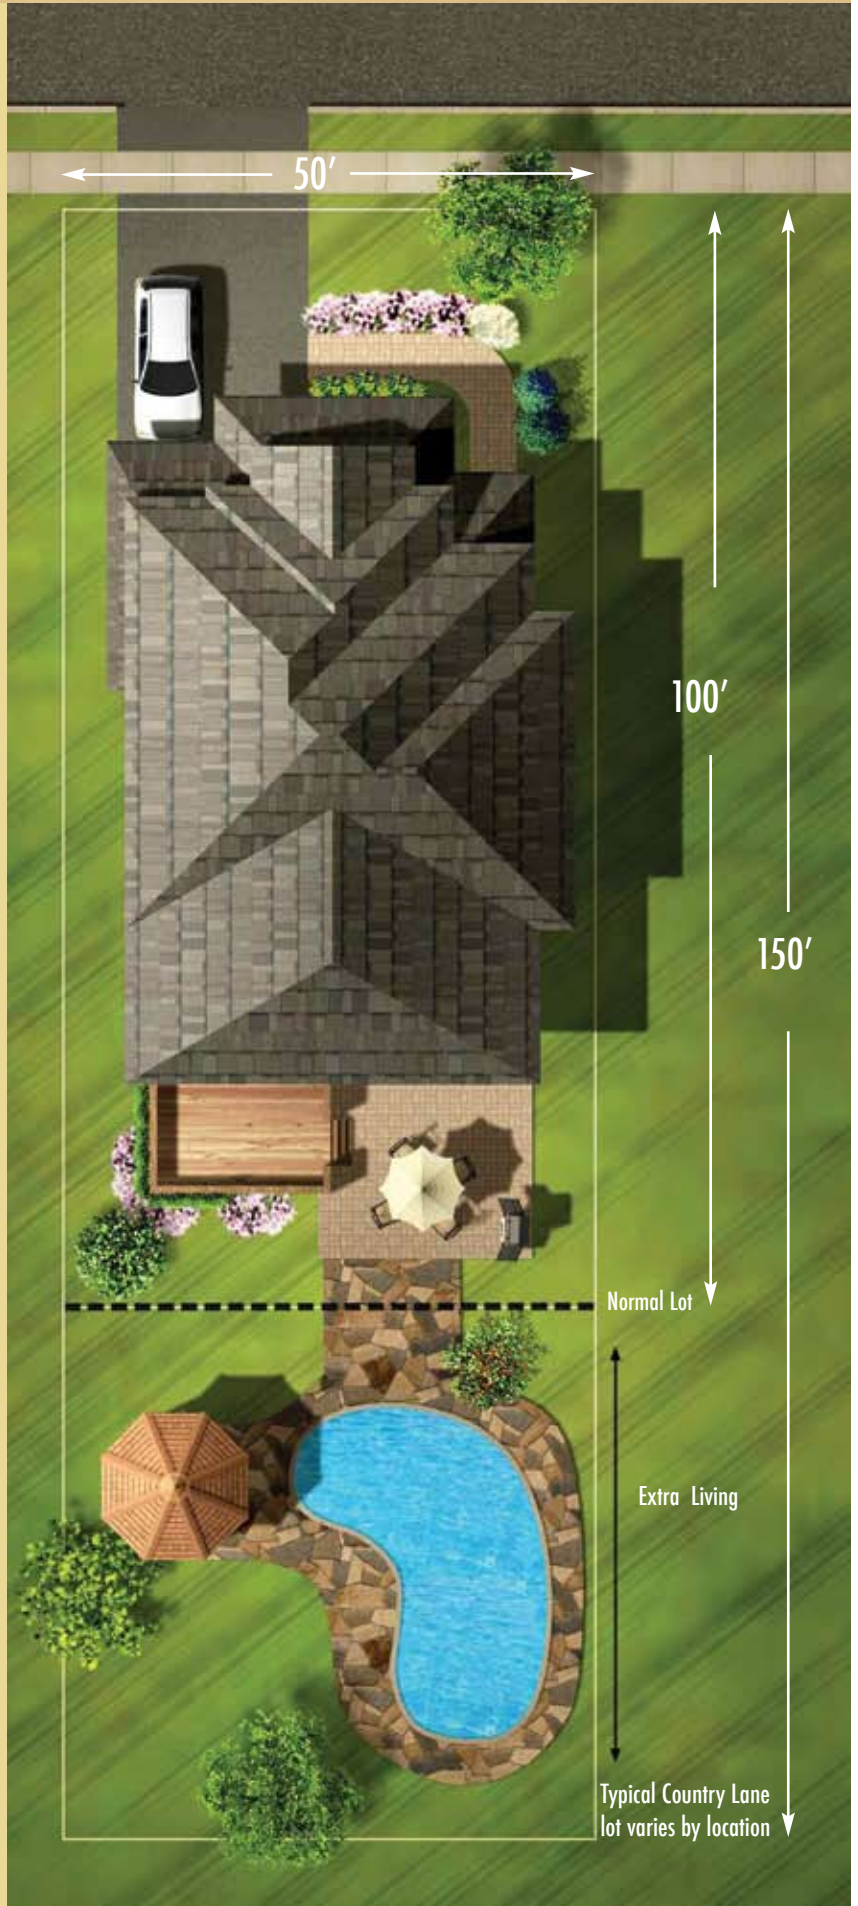

We're BIG on Lot Sizes

Country Lane consists of just 59 homes, each home is situated on its own unique lot. Lots are 50' wide and wider, and some are 300' deep. Woodlands, meadows, wetlands and ponds are right at your doorstep and major shopping centres, schools and services are just steps away. Minutes from Highway 407.

ONLY HEATHWOOD OFFERS:

- Extra deep lots – 50" or wider and up to 300' deep
- Walkout lots
- Pie-shaped lots
- Treed lots
- Fully finished basements

Prices and specifications are subject to change without notice. E. & O.E. Renderings are artist's concepts.