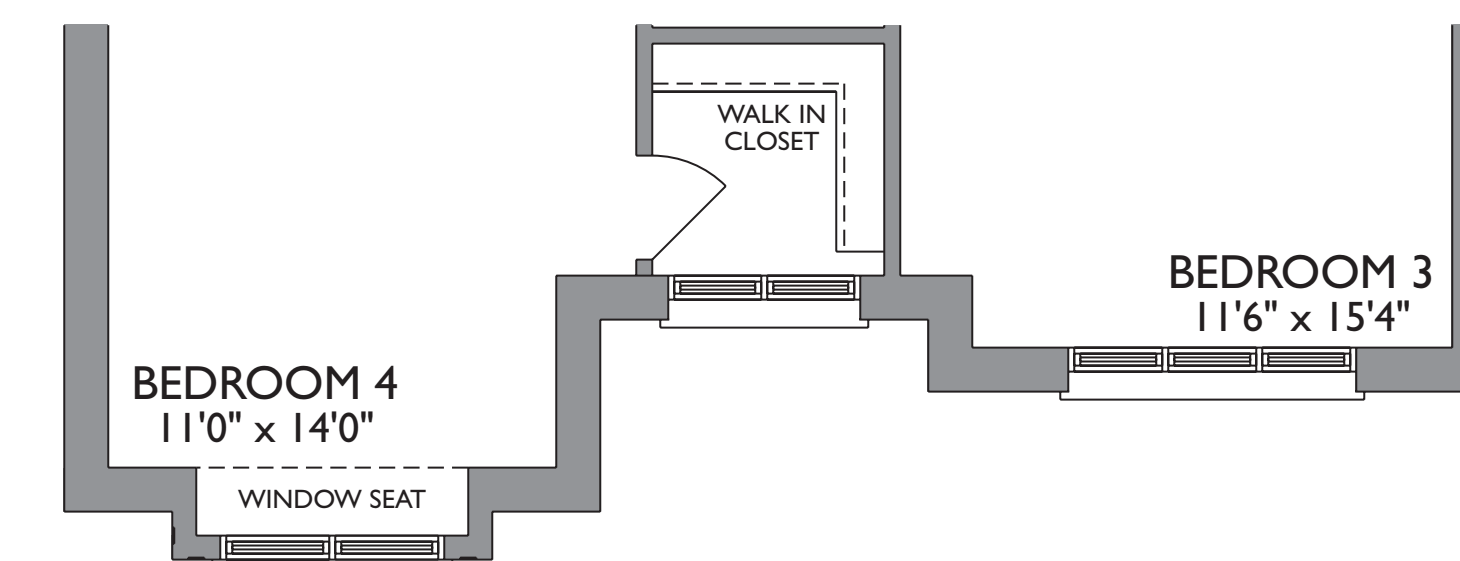

SECOND FLOOR ELEV. A

SECOND FLOOR ELEV. B