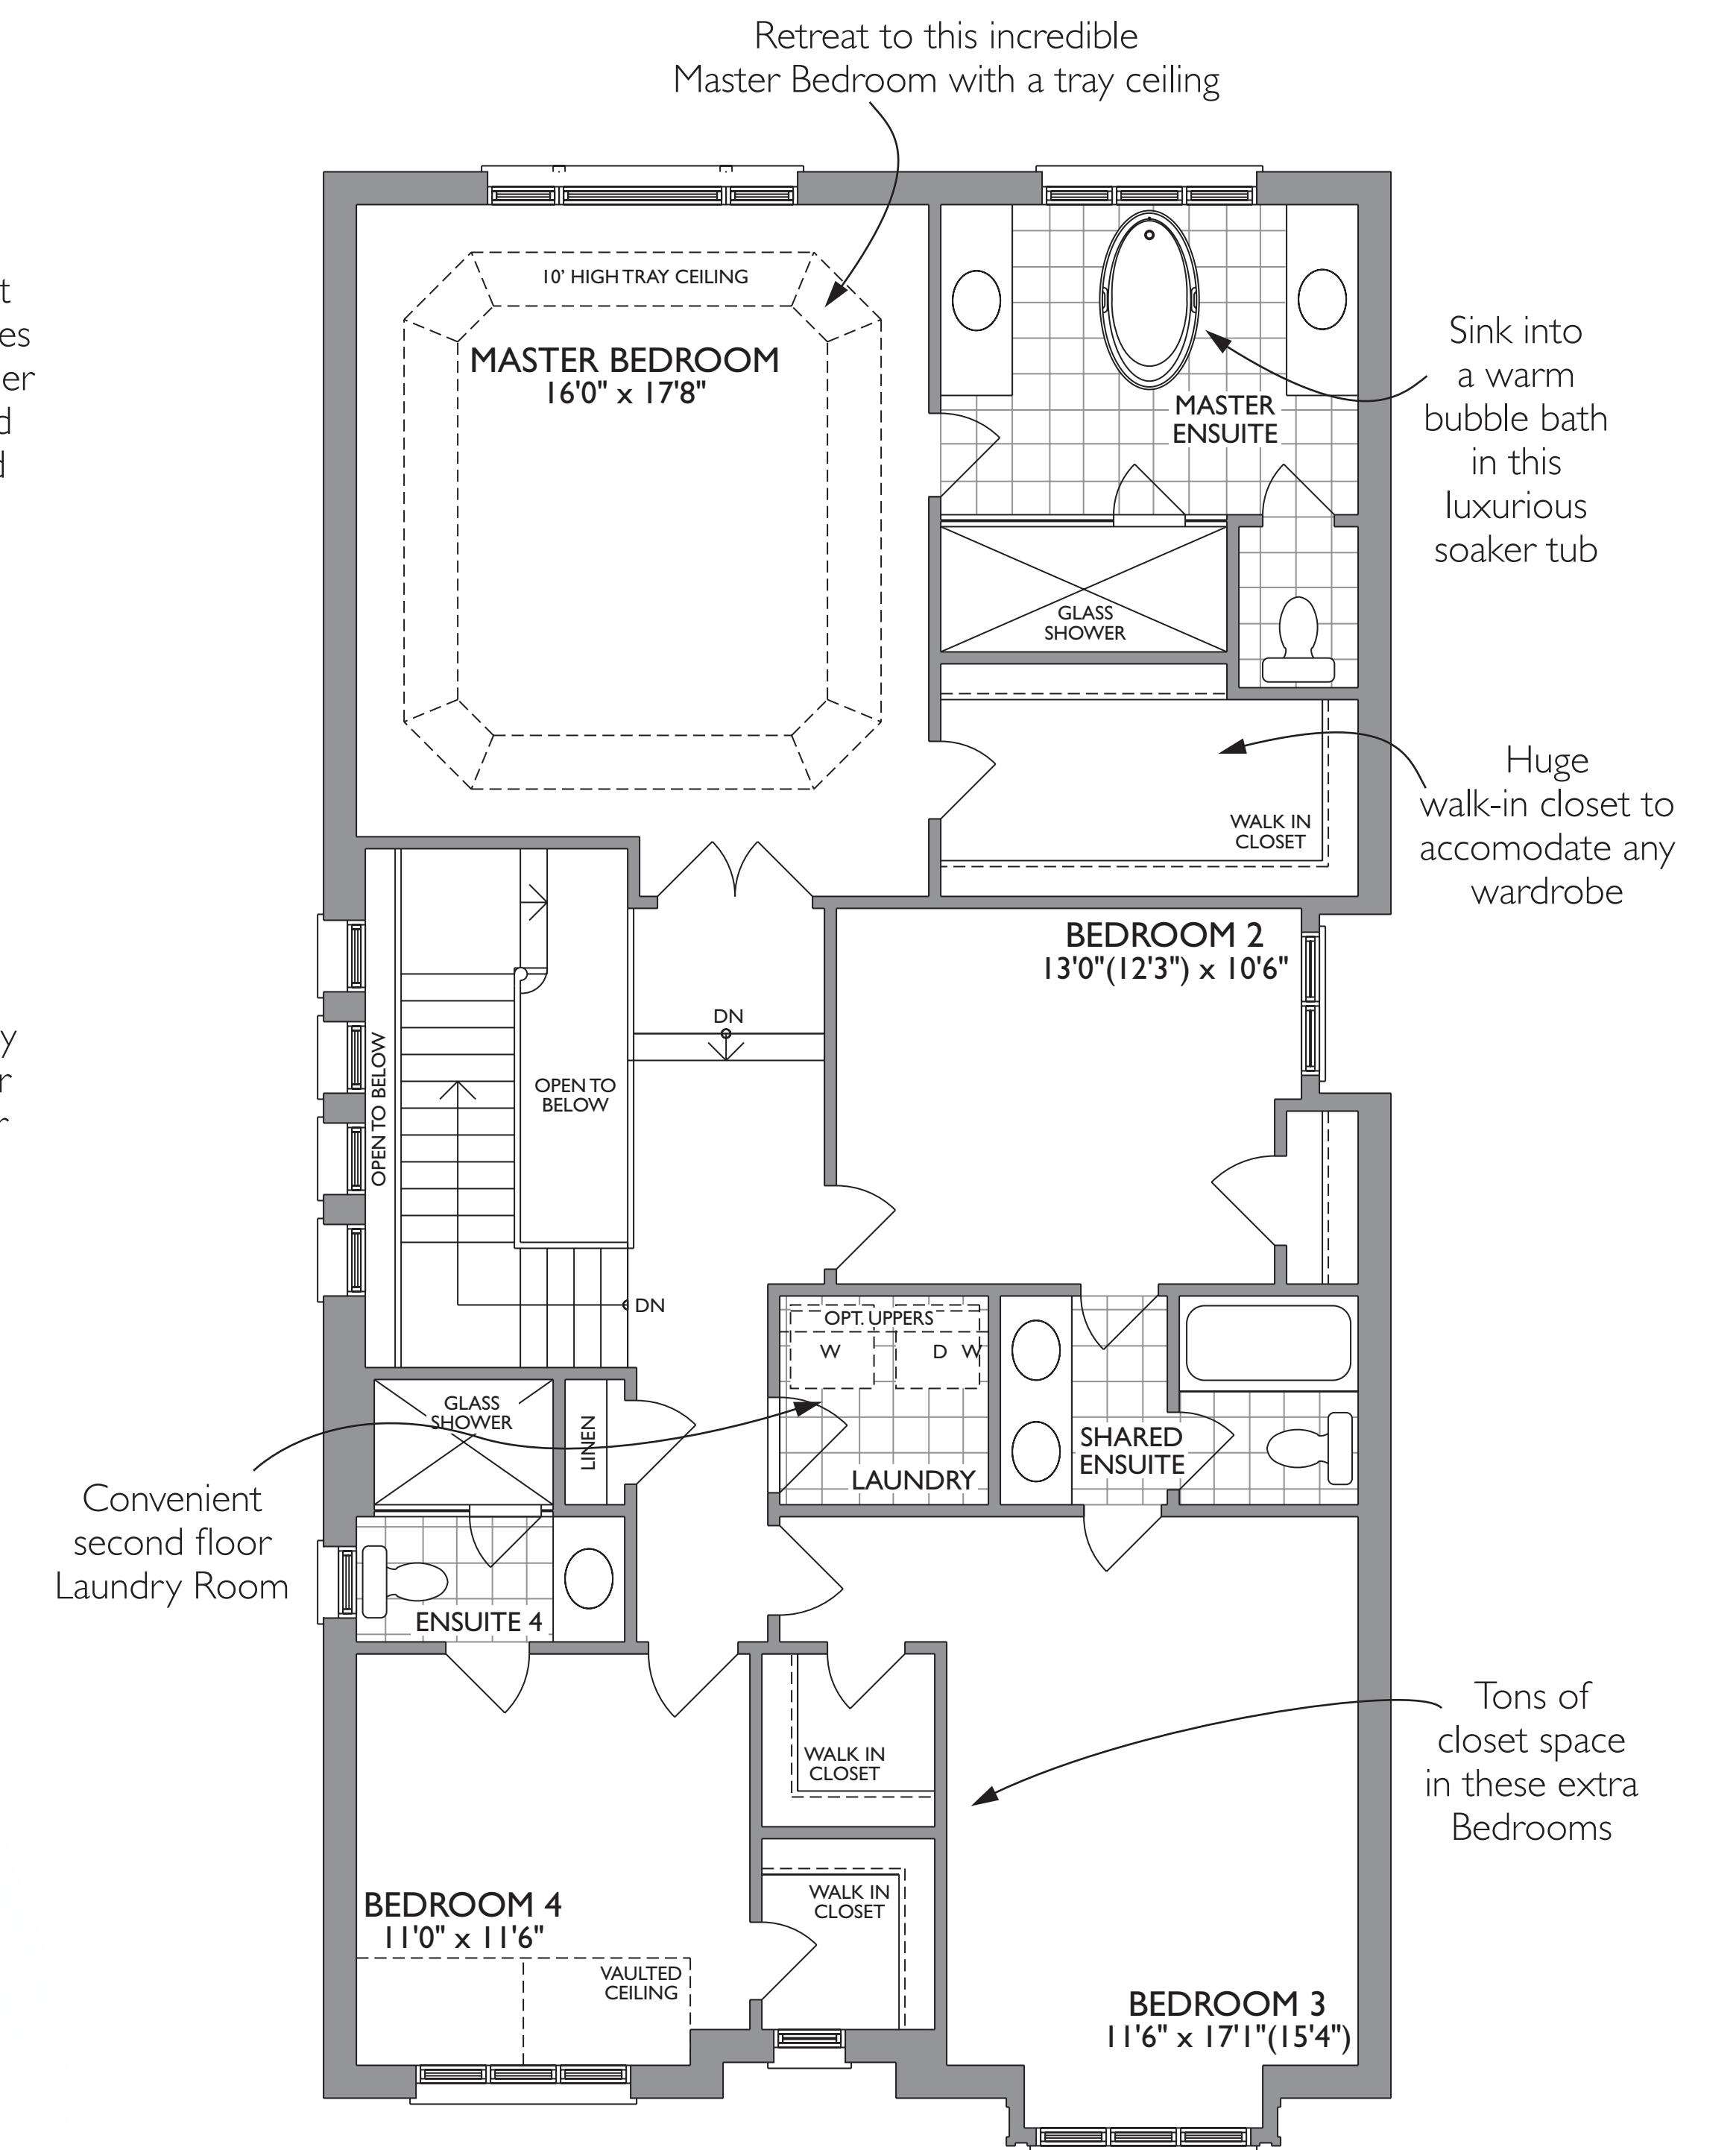

The Willowlglen

36' LOT

HEATHWOOD COLLECTION - 2,775 SQUARE FEET

CLASSIC COLLECTION - 3,618 SQUARE FEET

{ Includes 843 square feet of finished Lower Level }

Easily accommodate overnight guests or a growing family in this extra Bedroom

It's easy to entertain friends in this expansive Family Room

Lots of extra storage space

Impressive Oak Staircase Featuring Tall Windows

This gourmet Kitchen features custom designer cabinetry and a huge island

Handy Servery ready for your busiest dinner party!

2 car Garage with direct access to home

GROUND FLOOR ELEV. A

GROUND FLOOR ELEV. B

SECOND FLOOR ELEV. A

SECOND FLOOR ELEV. B