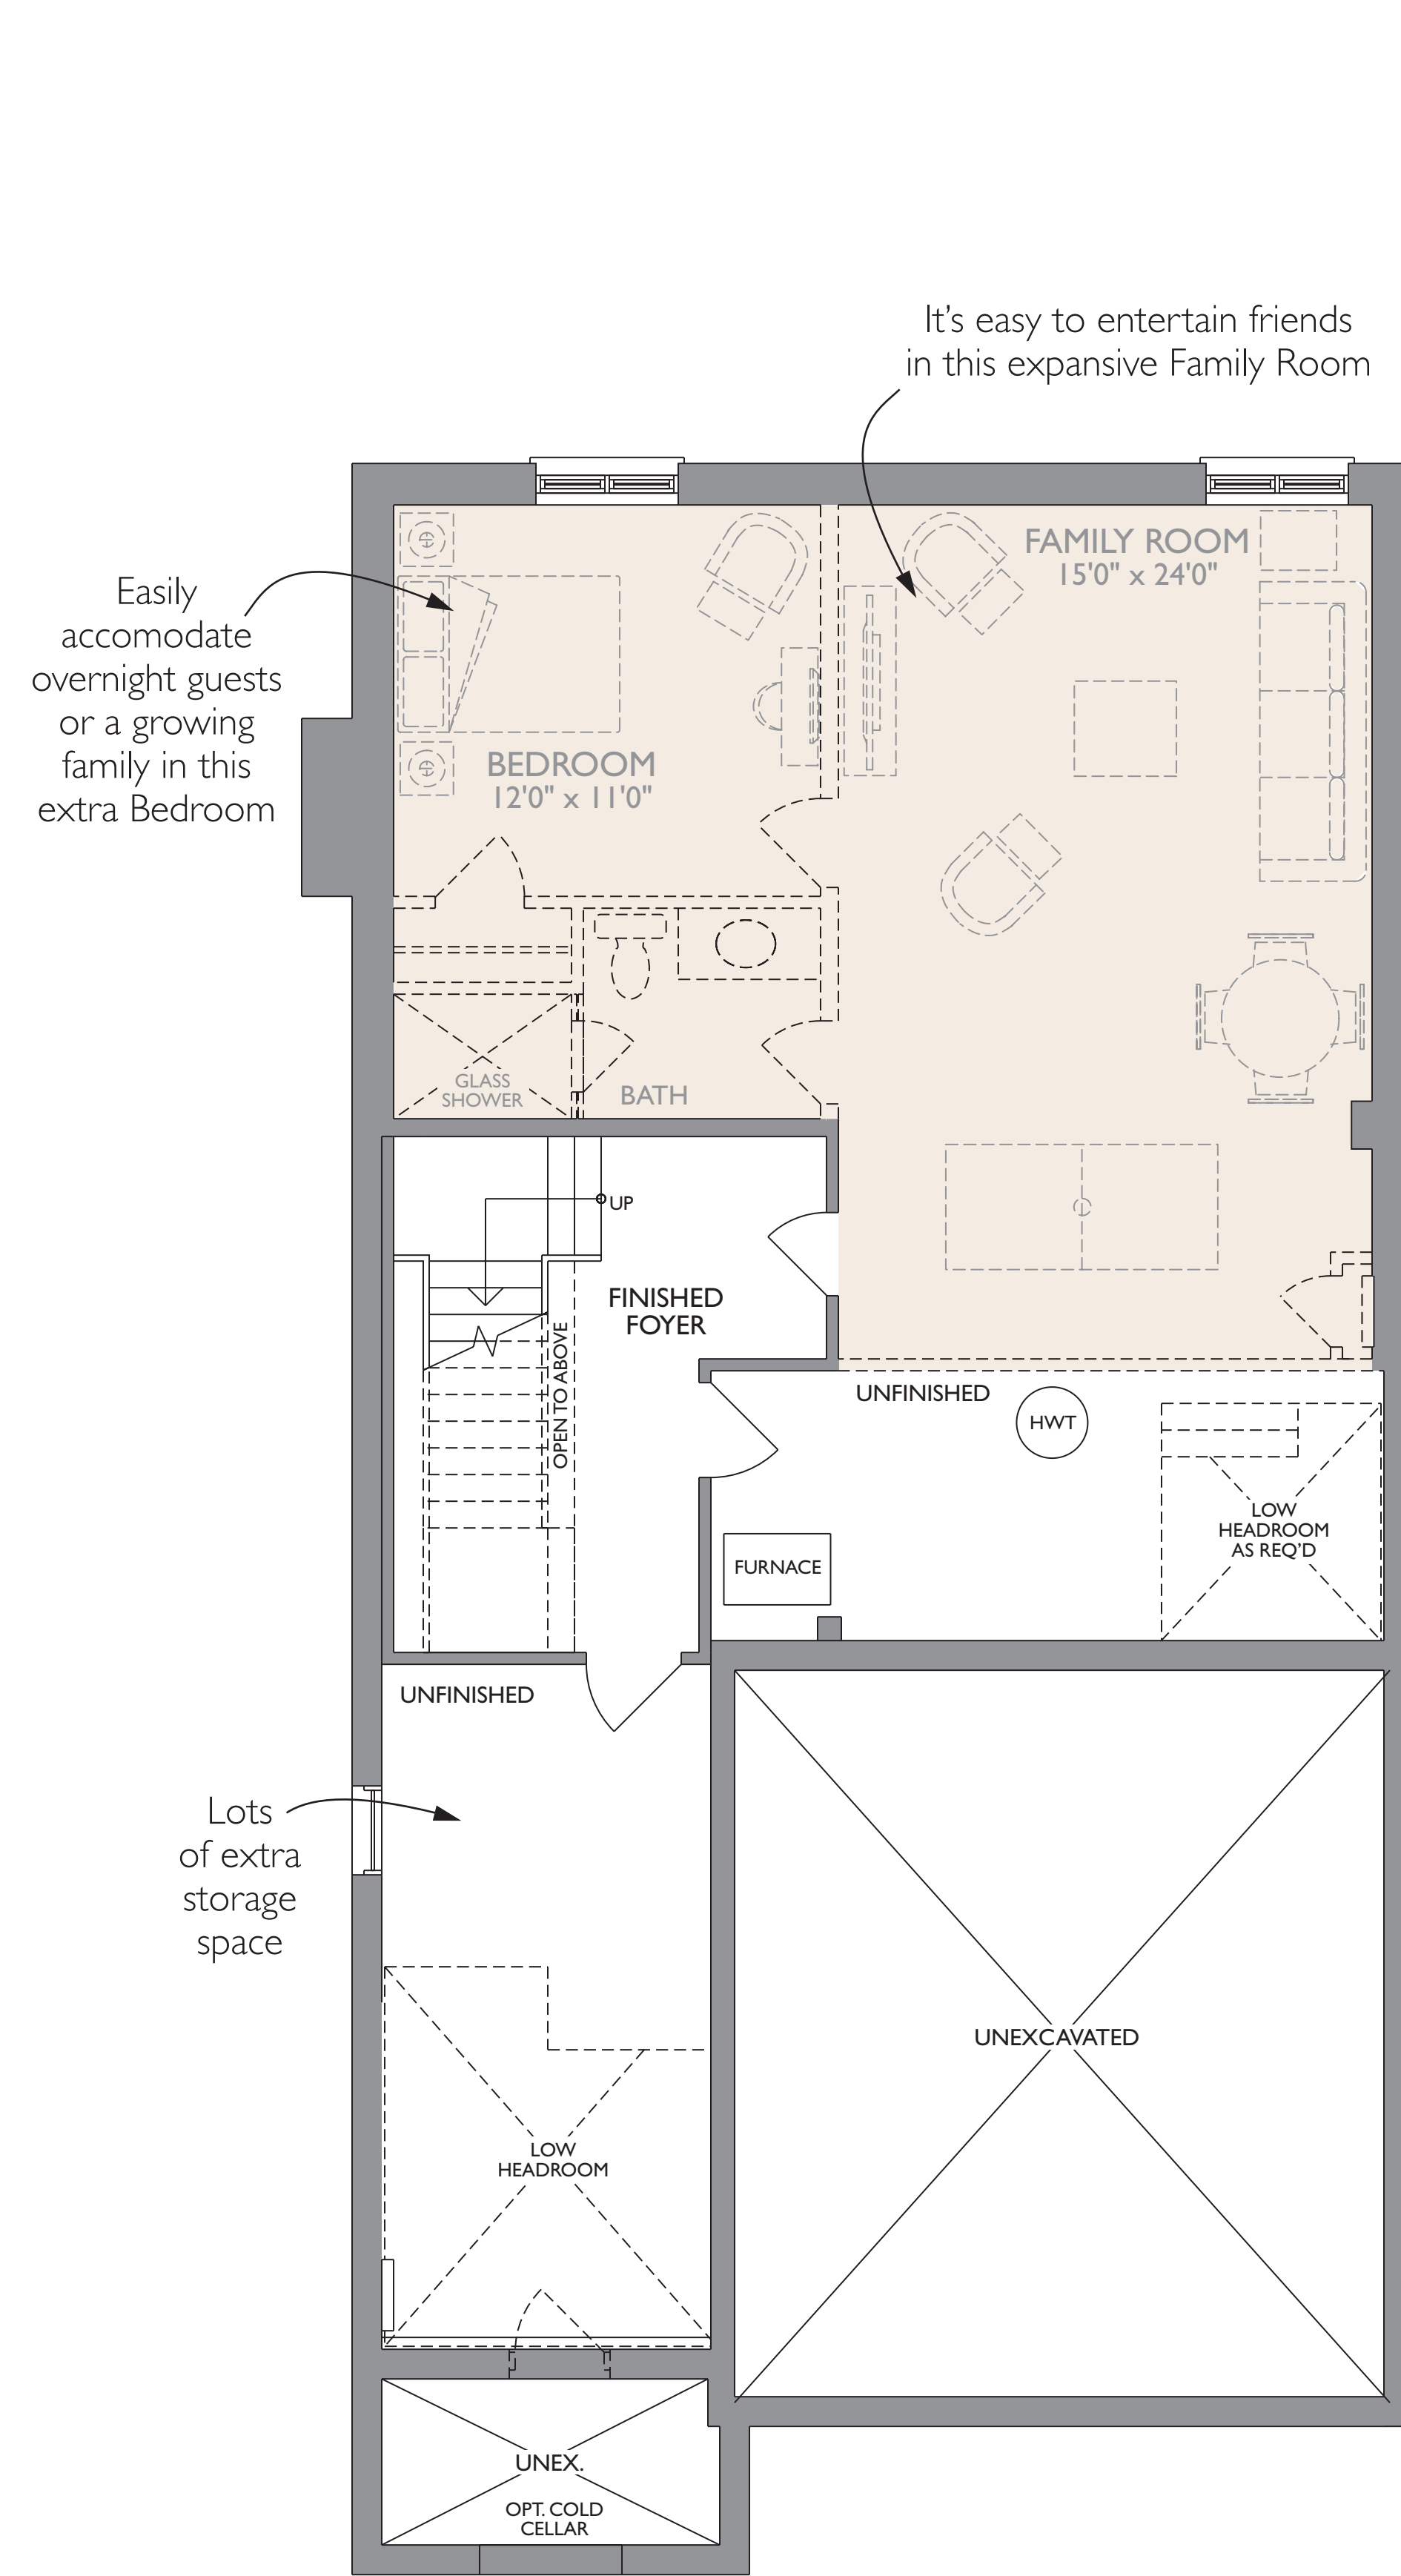

The Willowlglen

36' LOT

HEATHWOOD COLLECTION - 2,775 SQUARE FEET

CLASSIC COLLECTION - 3,618 SQUARE FEET

{ Includes 843 square feet of finished Lower Level }

Easily accommodate overnight guests or a growing family in this extra Bedroom

It's easy to entertain friends in this expansive Family Room

Lots of extra storage space

Impressive Oak Staircase Featuring Tall Windows

This gourmet Kitchen features custom designer cabinetry and a huge island

Handy Servery ready for your busiest dinner party!

2 car Garage with direct access to home

GROUND FLOOR ELEV. A

GROUND FLOOR ELEV. B

SECOND FLOOR ELEV. A

SECOND FLOOR ELEV. B