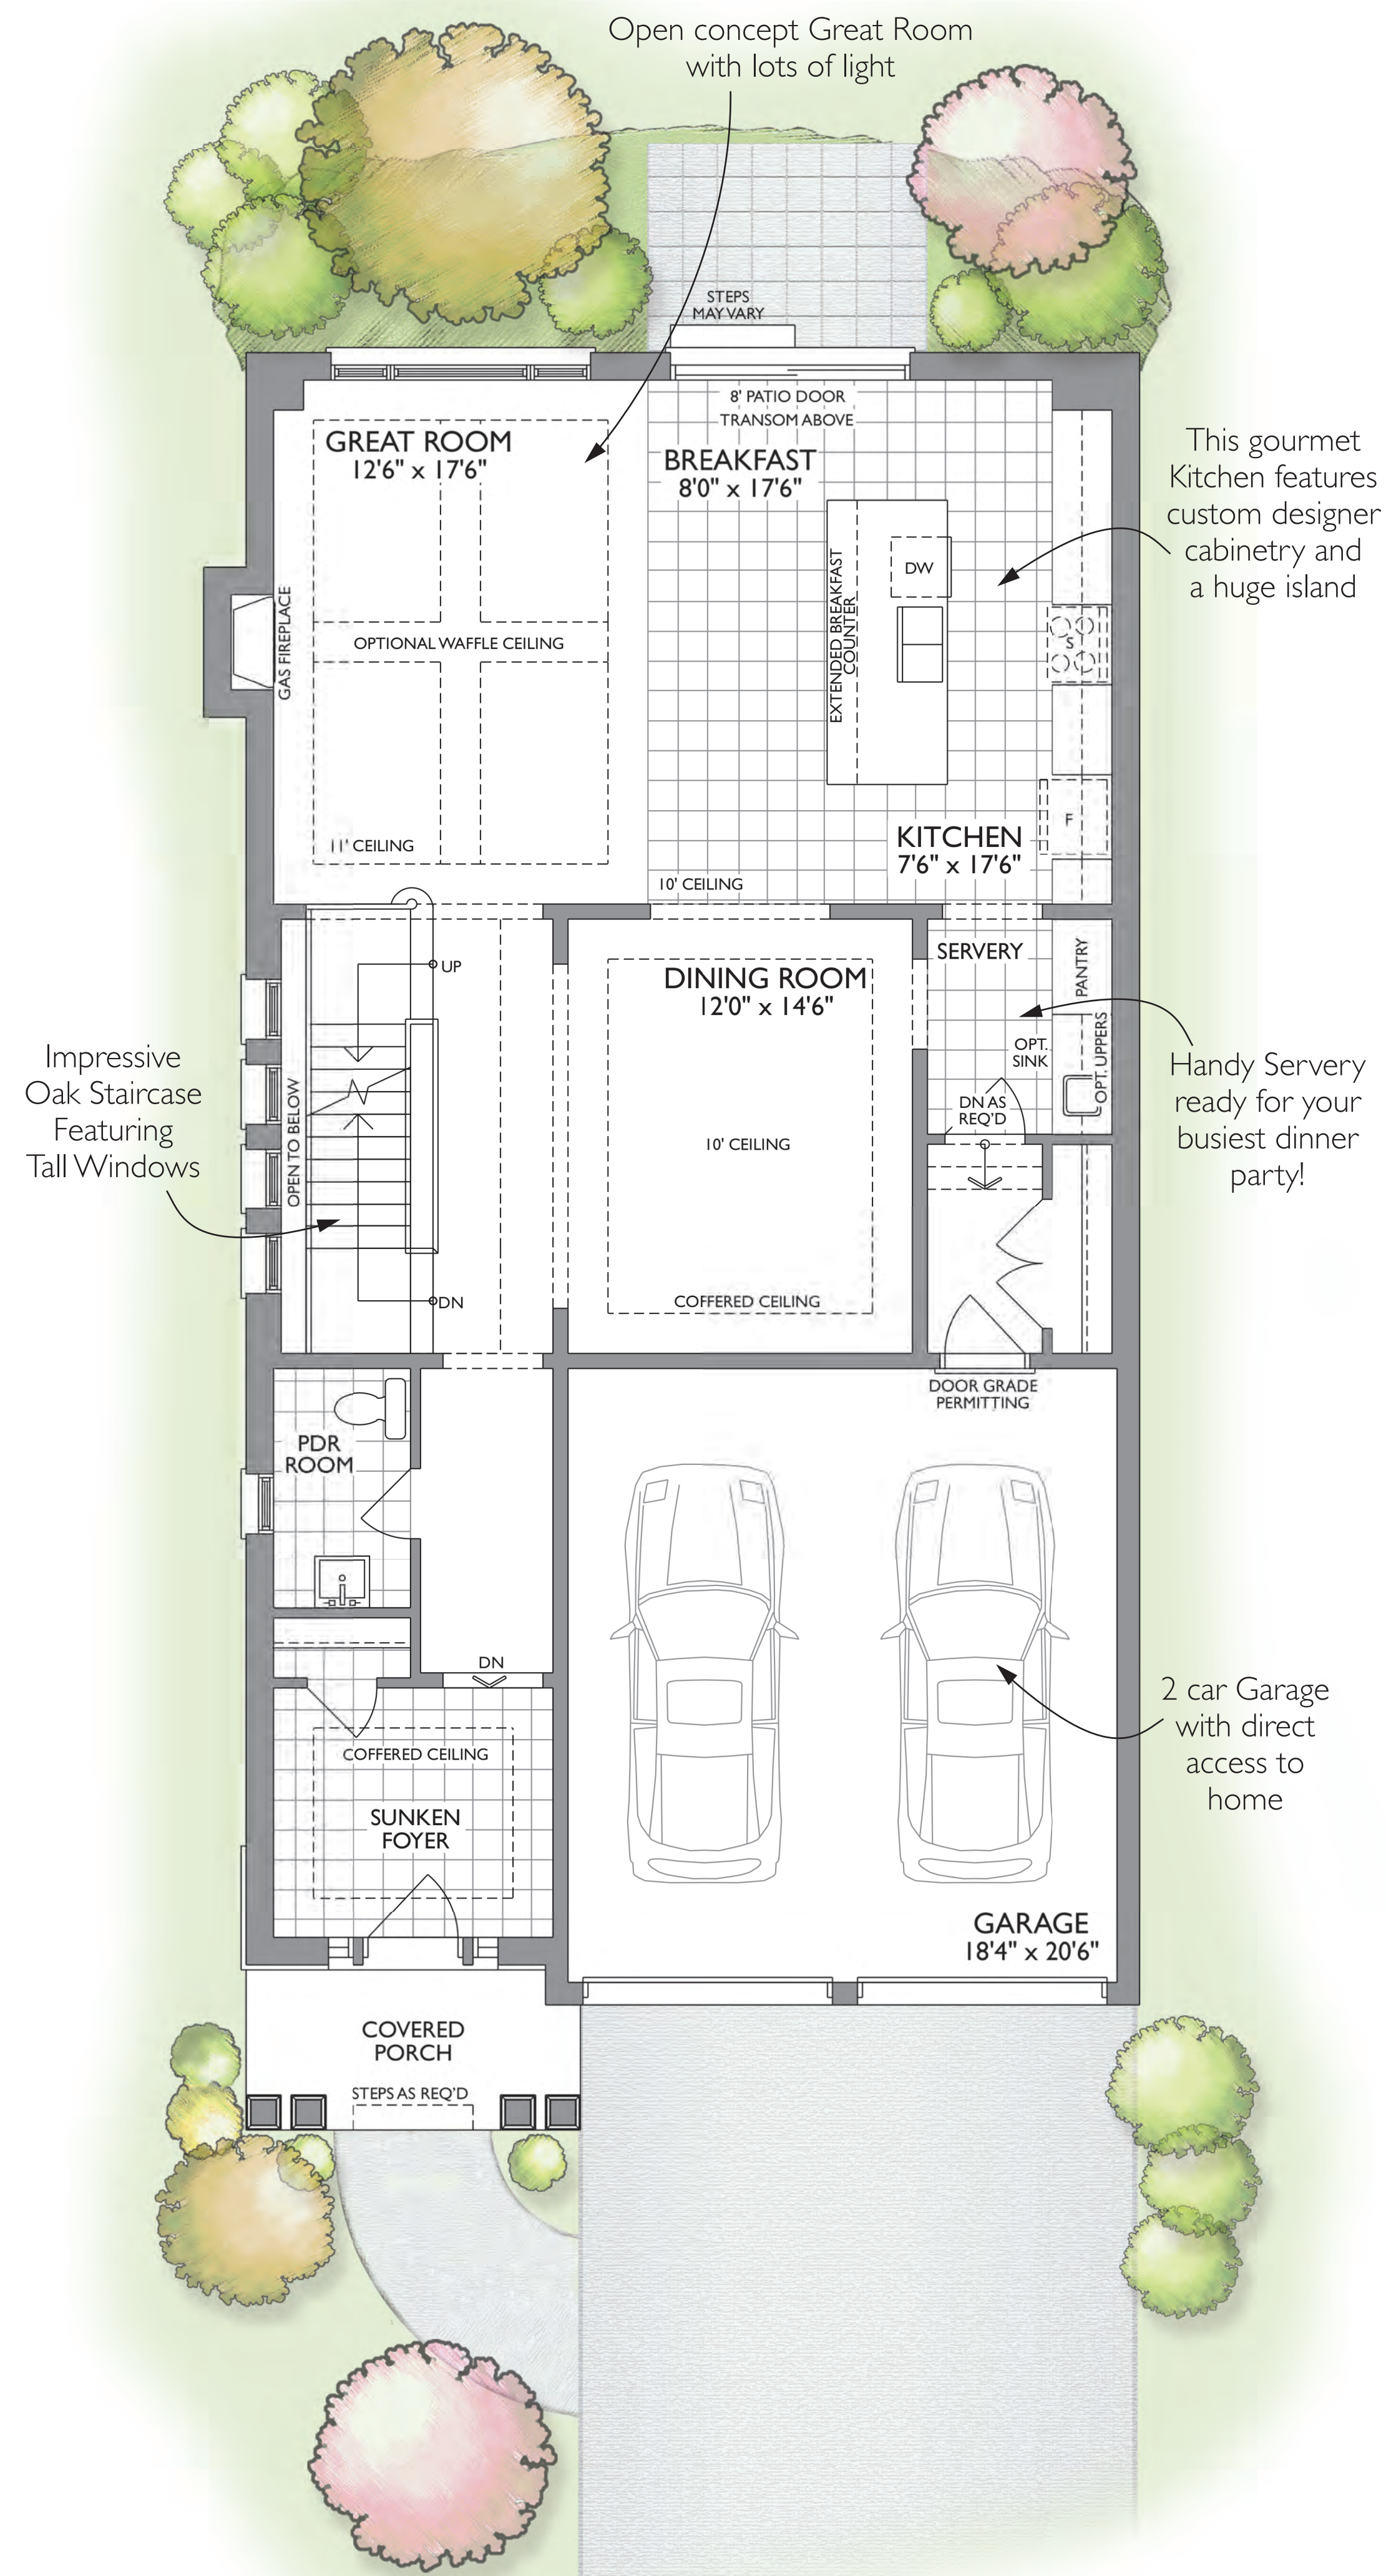

The Willowlglen

36' LOT

HEATHWOOD COLLECTION - 2,775 SQUARE FEET

CLASSIC COLLECTION - 3,618 SQUARE FEET

{ Includes 843 square feet of finished Lower Level }

Easily accommodate overnight guests or a growing family in this extra Bedroom

It's easy to entertain friends in this expansive Family Room

Lots of extra storage space

Impressive Oak Staircase Featuring Tall Windows

This gourmet Kitchen features custom designer cabinetry and a huge island

Handy Servery ready for your busiest dinner party!

2 car Garage with direct access to home

GROUND FLOOR ELEV. A

GROUND FLOOR ELEV. B

SECOND FLOOR ELEV. A

SECOND FLOOR ELEV. B