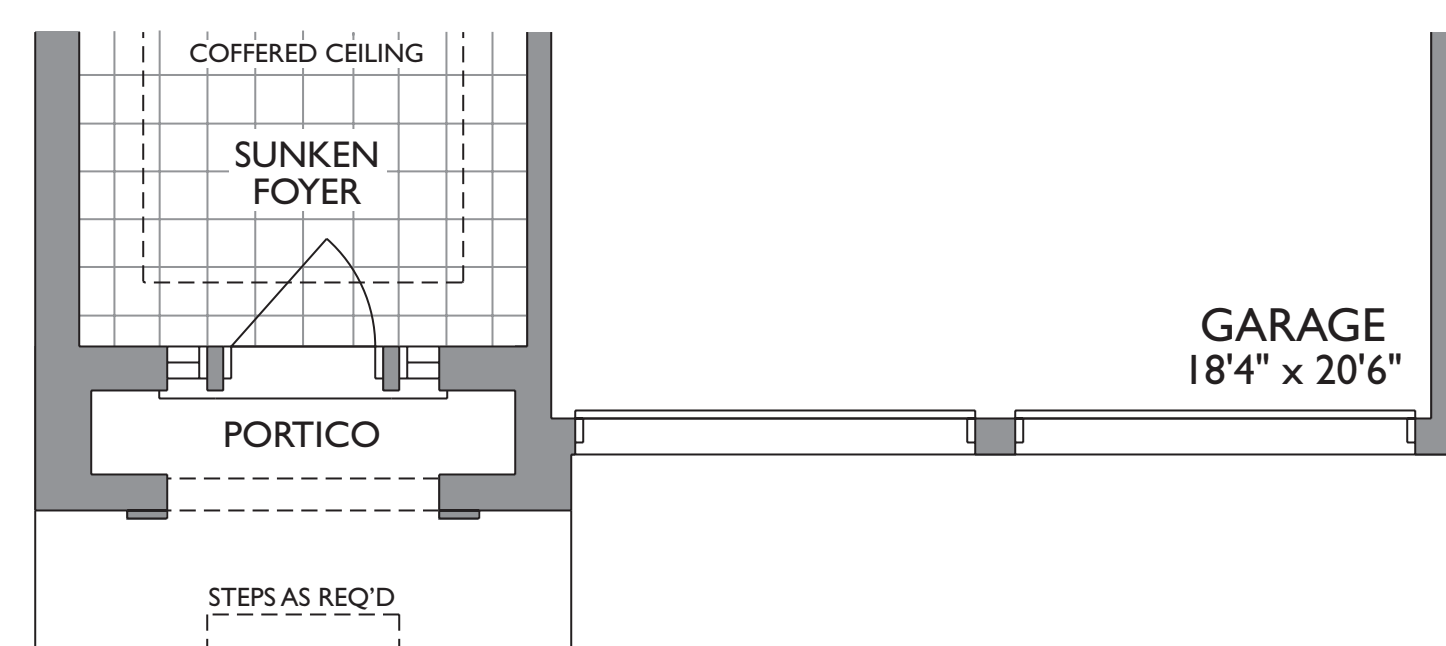

The Willowlglen

36' LOT

HEATHWOOD COLLECTION - 2,775 SQUARE FEET

CLASSIC COLLECTION - 3,618 SQUARE FEET

{ Includes 843 square feet of finished Lower Level }

Easily accommodate overnight guests or a growing family in this extra Bedroom

Handy Servery ready for your busiest dinner party!

2 car Garage with direct access to home

GROUND FLOOR ELEV. A

GROUND FLOOR ELEV. B

SECOND FLOOR ELEV. A

SECOND FLOOR ELEV. B