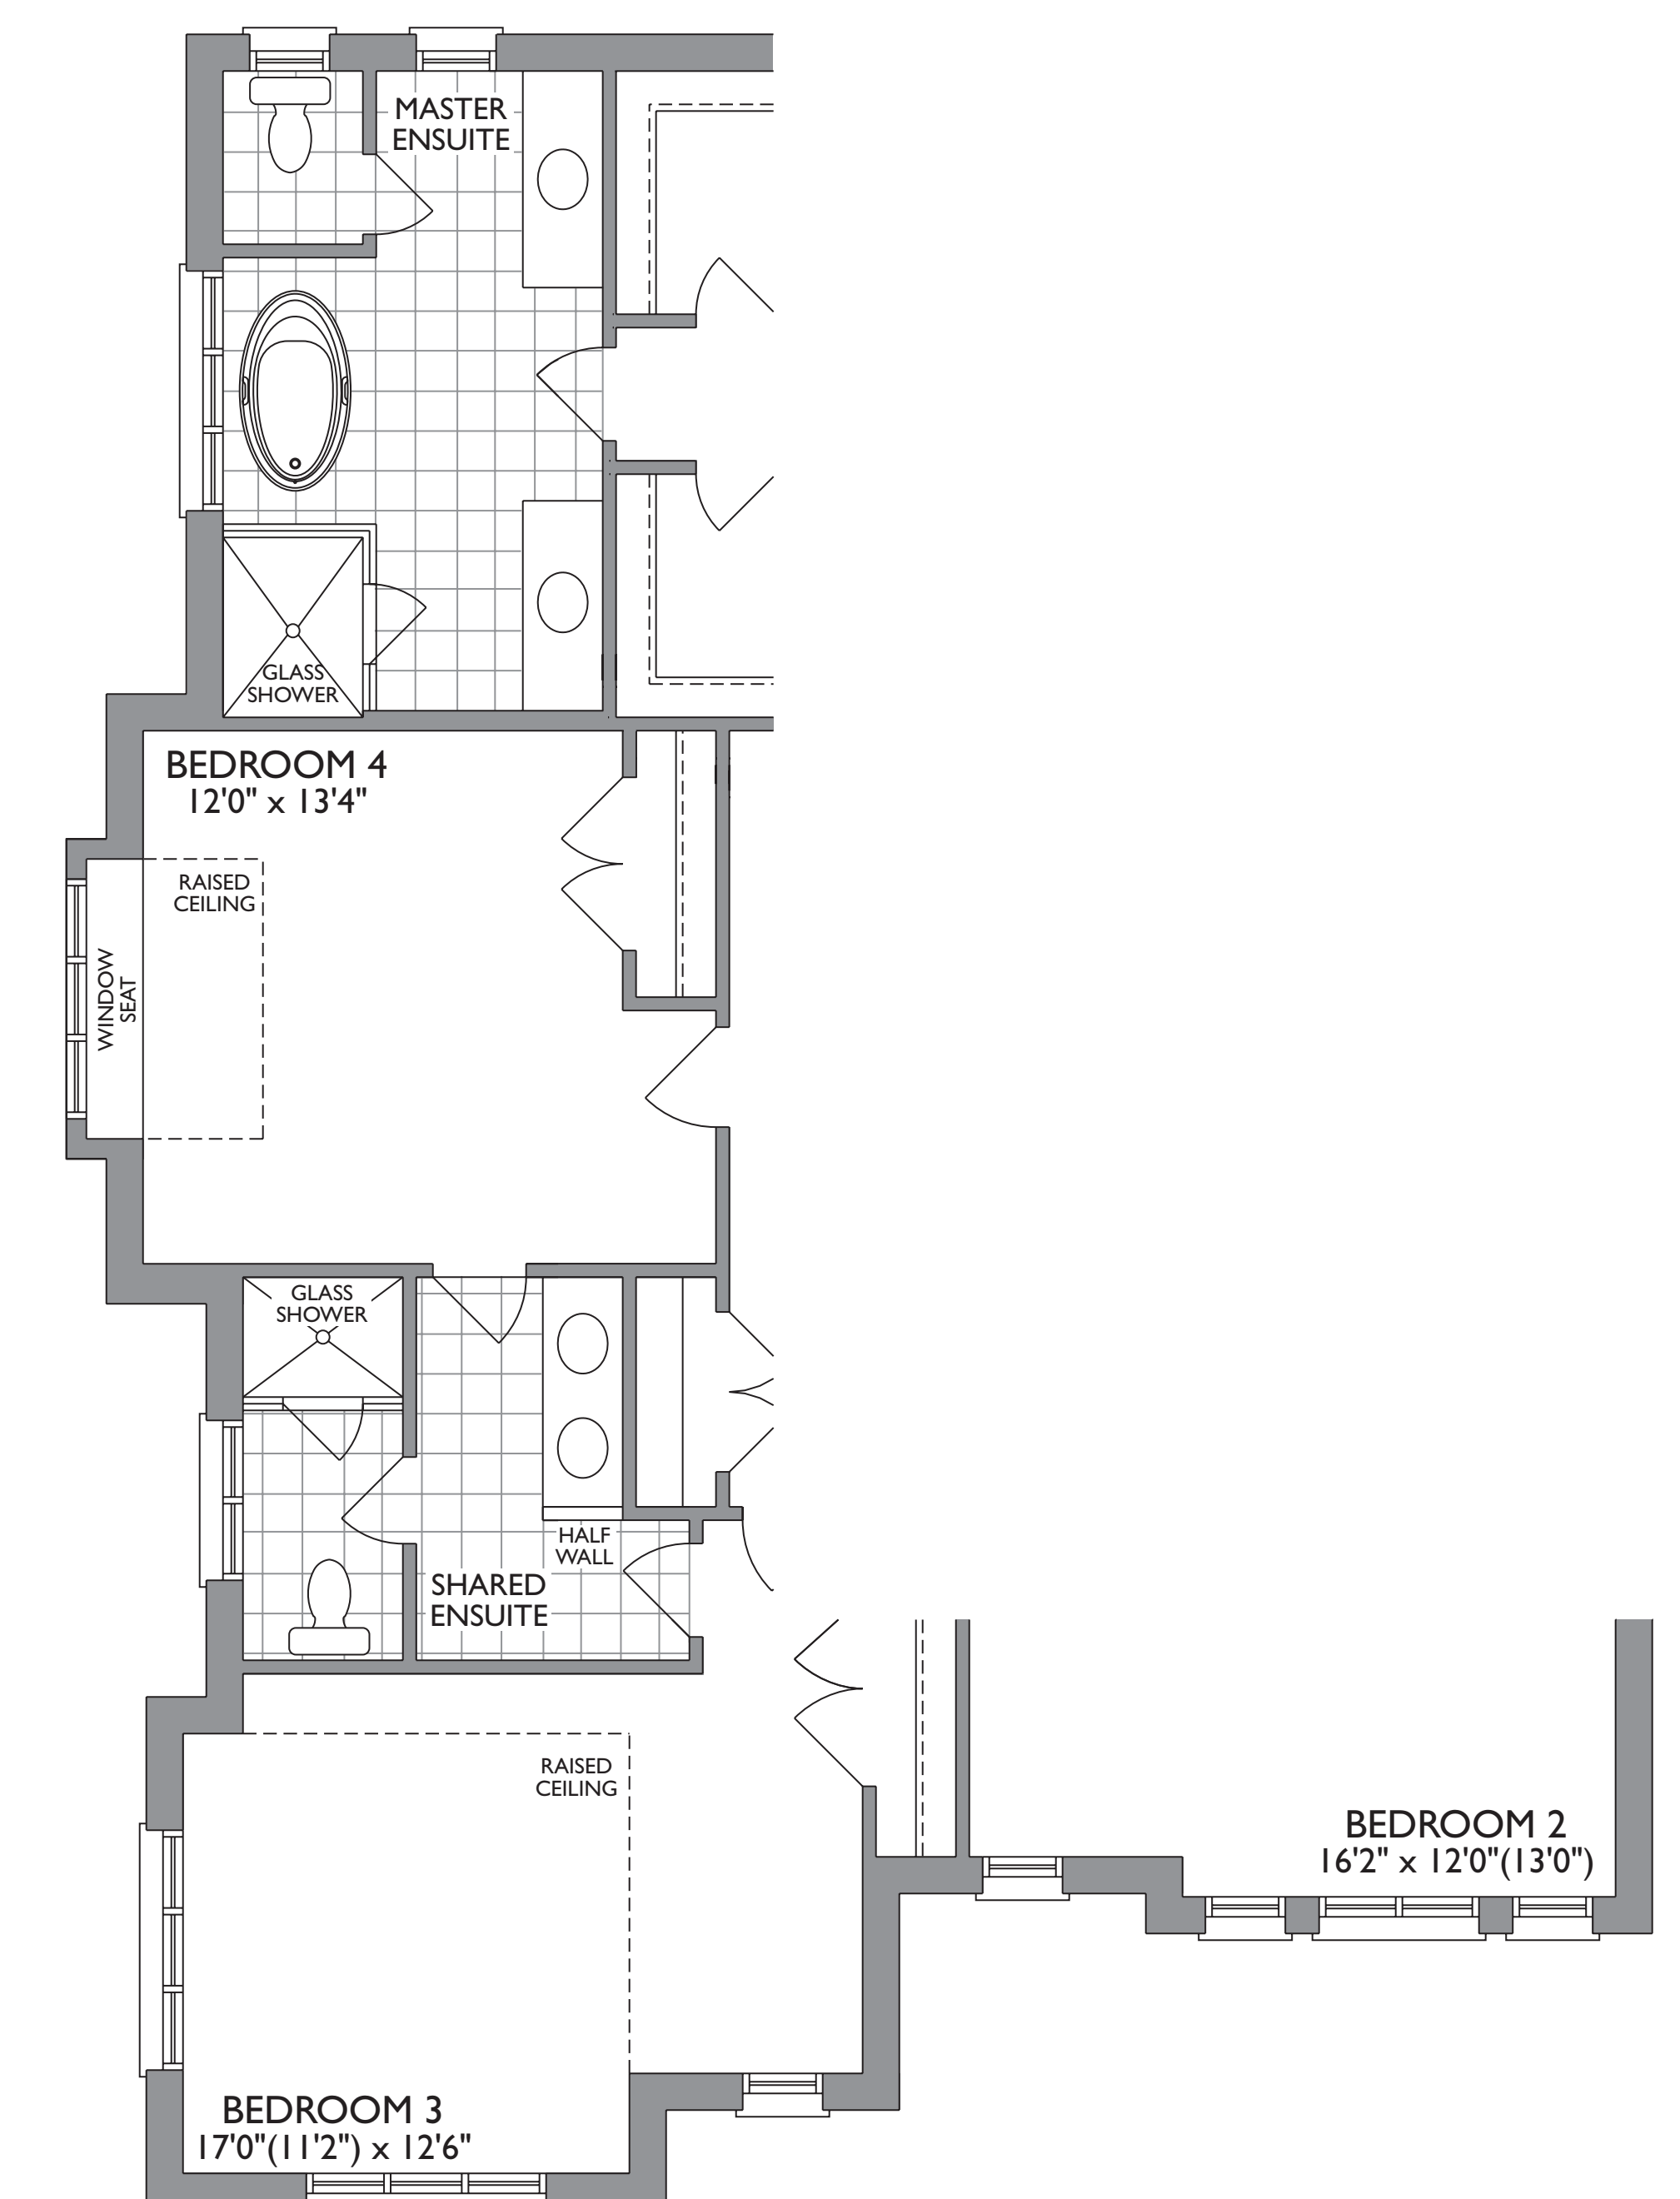

# The Sprucehill

45' LOT

HEATHWOOD COLLECTION - 3,356 SQUARE FEET

CLASSIC COLLECTION - 4,160 SQUARE FEET

{ Includes 804 square feet of finished Lower Level }

LOWER LEVEL ELEV. A

GROUND FLOOR ELEV. A

SECOND FLOOR ELEV. A

LOWER LEVEL ELEV. B

GROUND FLOOR ELEV. B

SECOND FLOOR ELEV. B

Actual usable space may vary from stated area. Dimensions, specifications and architectural detailing are subject to changes without notice E. & O.E. All renderings and landscape features are artist's concept.