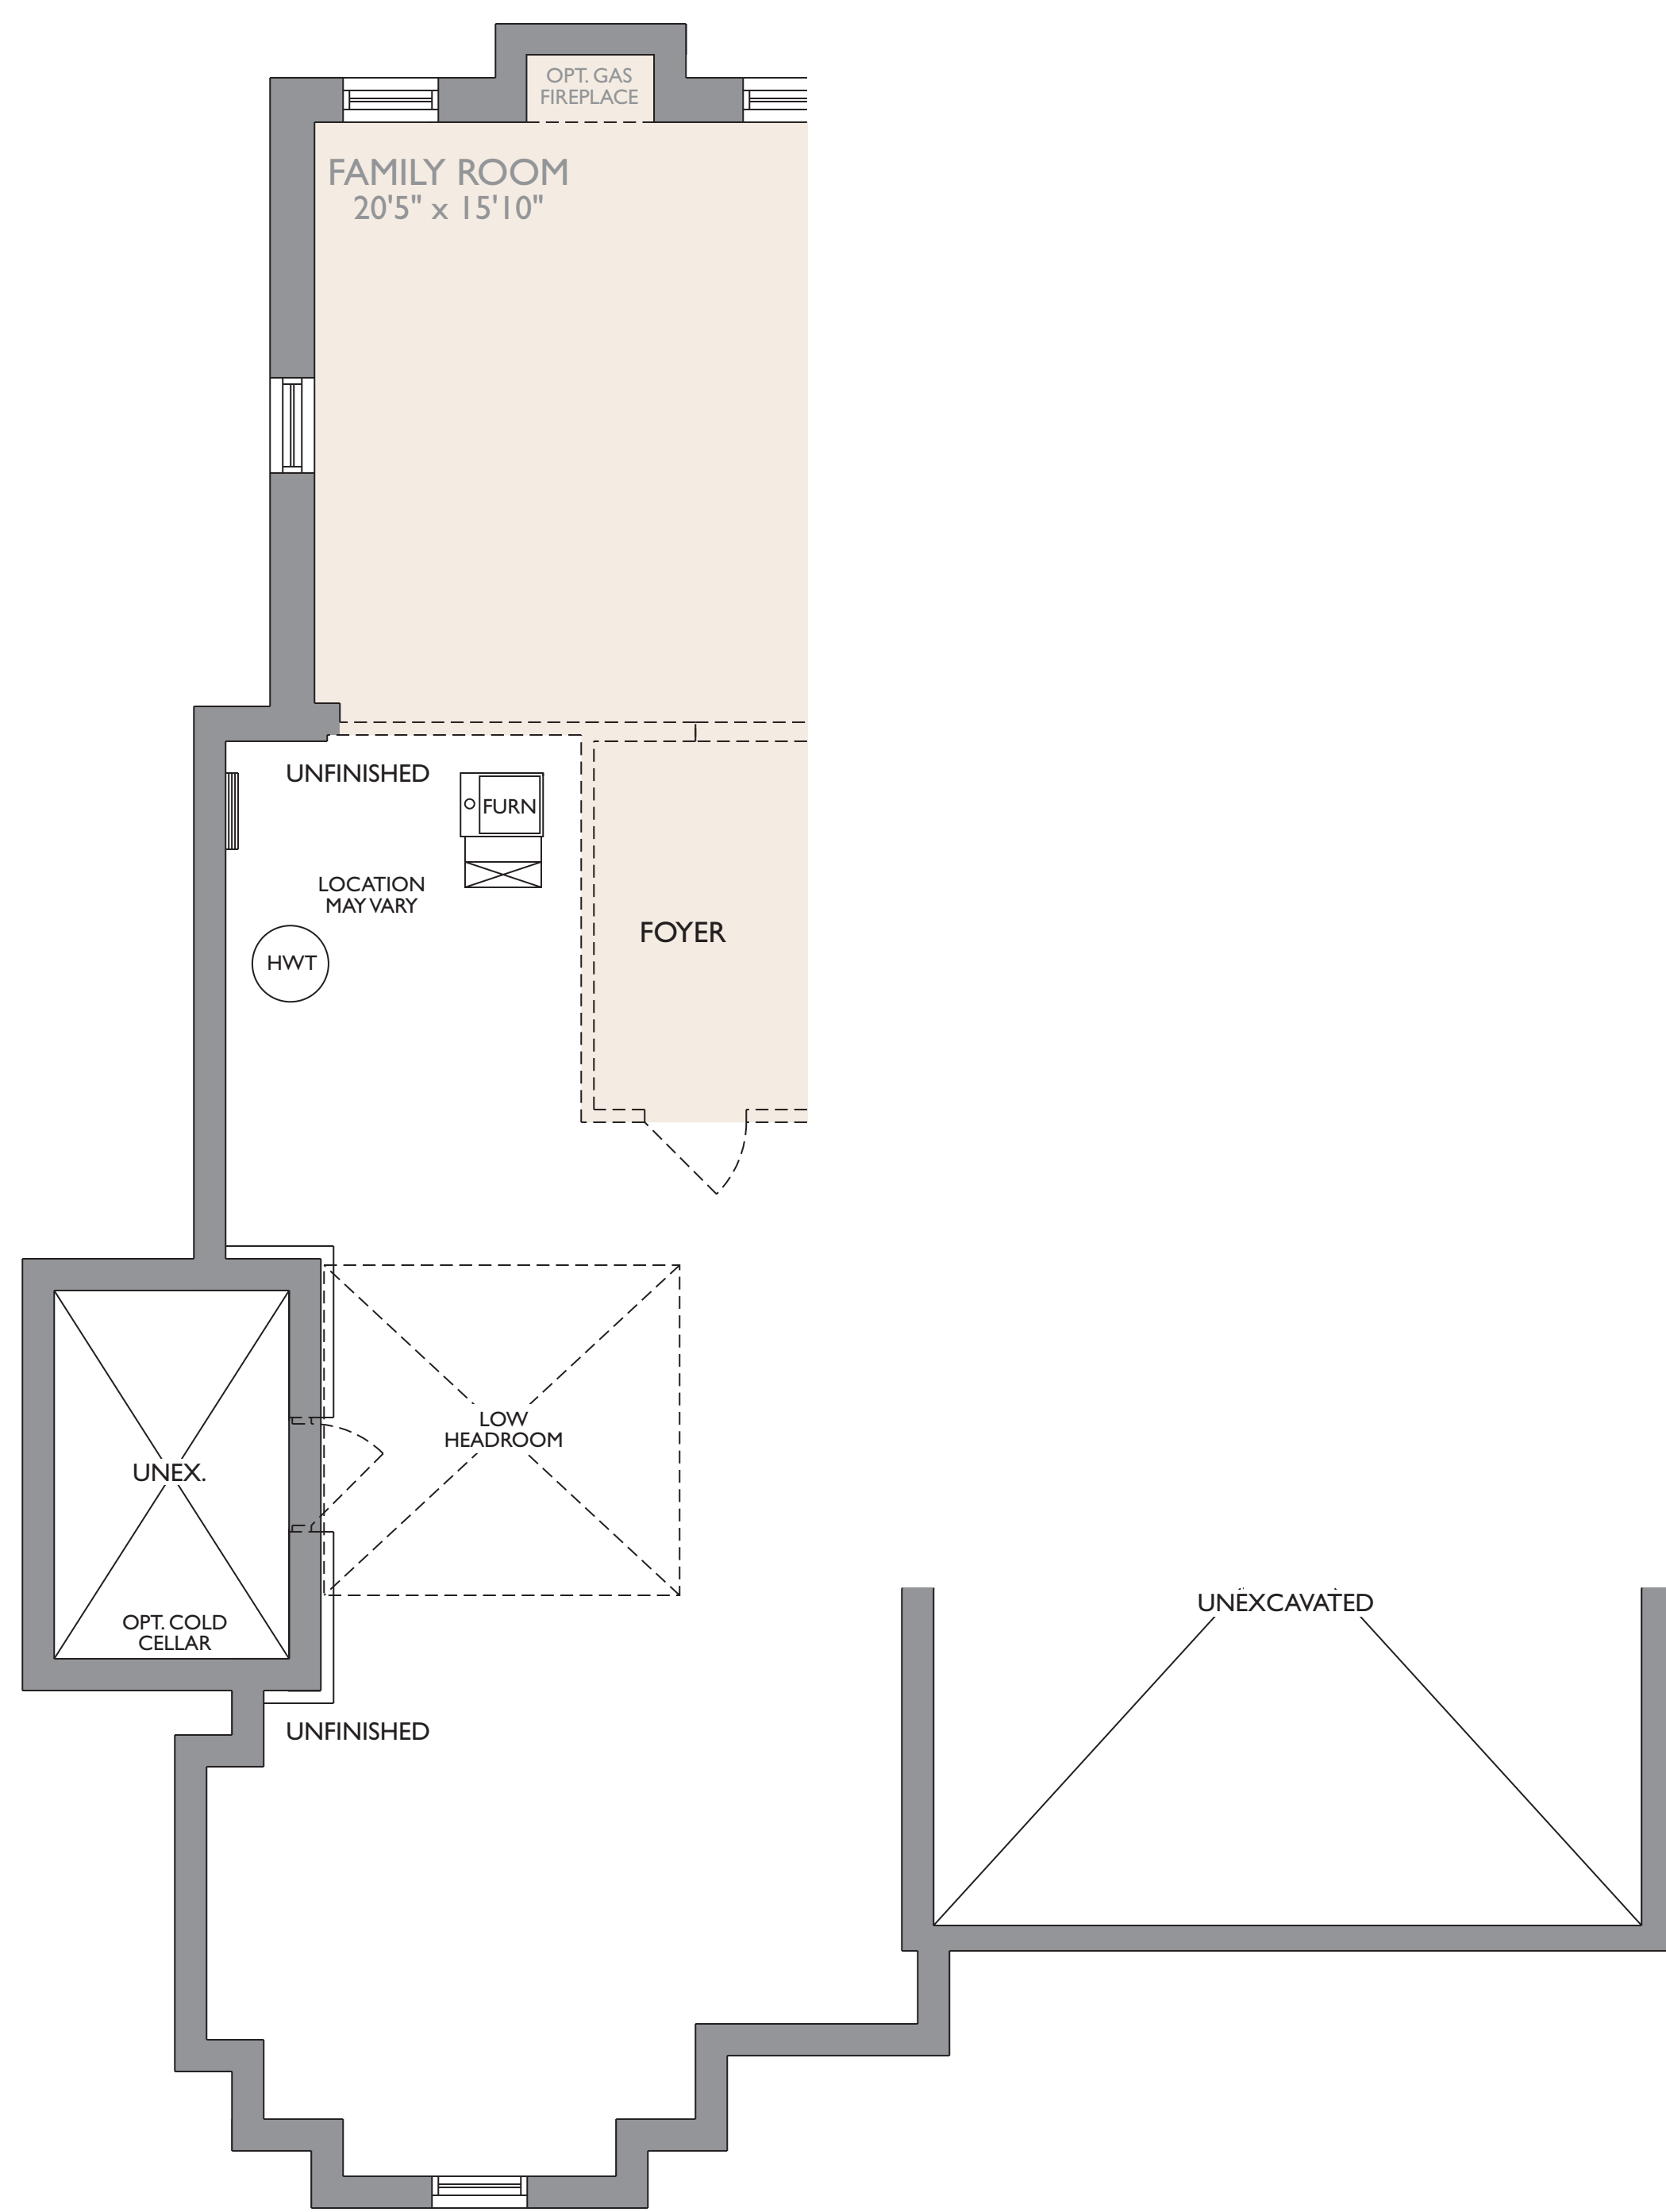

# The Sprucehill

45' LOT

HEATHWOOD COLLECTION - 3,356 SQUARE FEET

CLASSIC COLLECTION - 4,160 SQUARE FEET

{ Includes 804 square feet of finished Lower Level }

LOWER LEVEL ELEV. A

GROUND FLOOR ELEV. A

SECOND FLOOR ELEV. A

LOWER LEVEL ELEV. B

GROUND FLOOR ELEV. B

SECOND FLOOR ELEV. B

Actual usable space may vary from stated area. Dimensions, specifications and architectural detailing are subject to changes without notice E. & O.E. All renderings and landscape features are artist's concept.