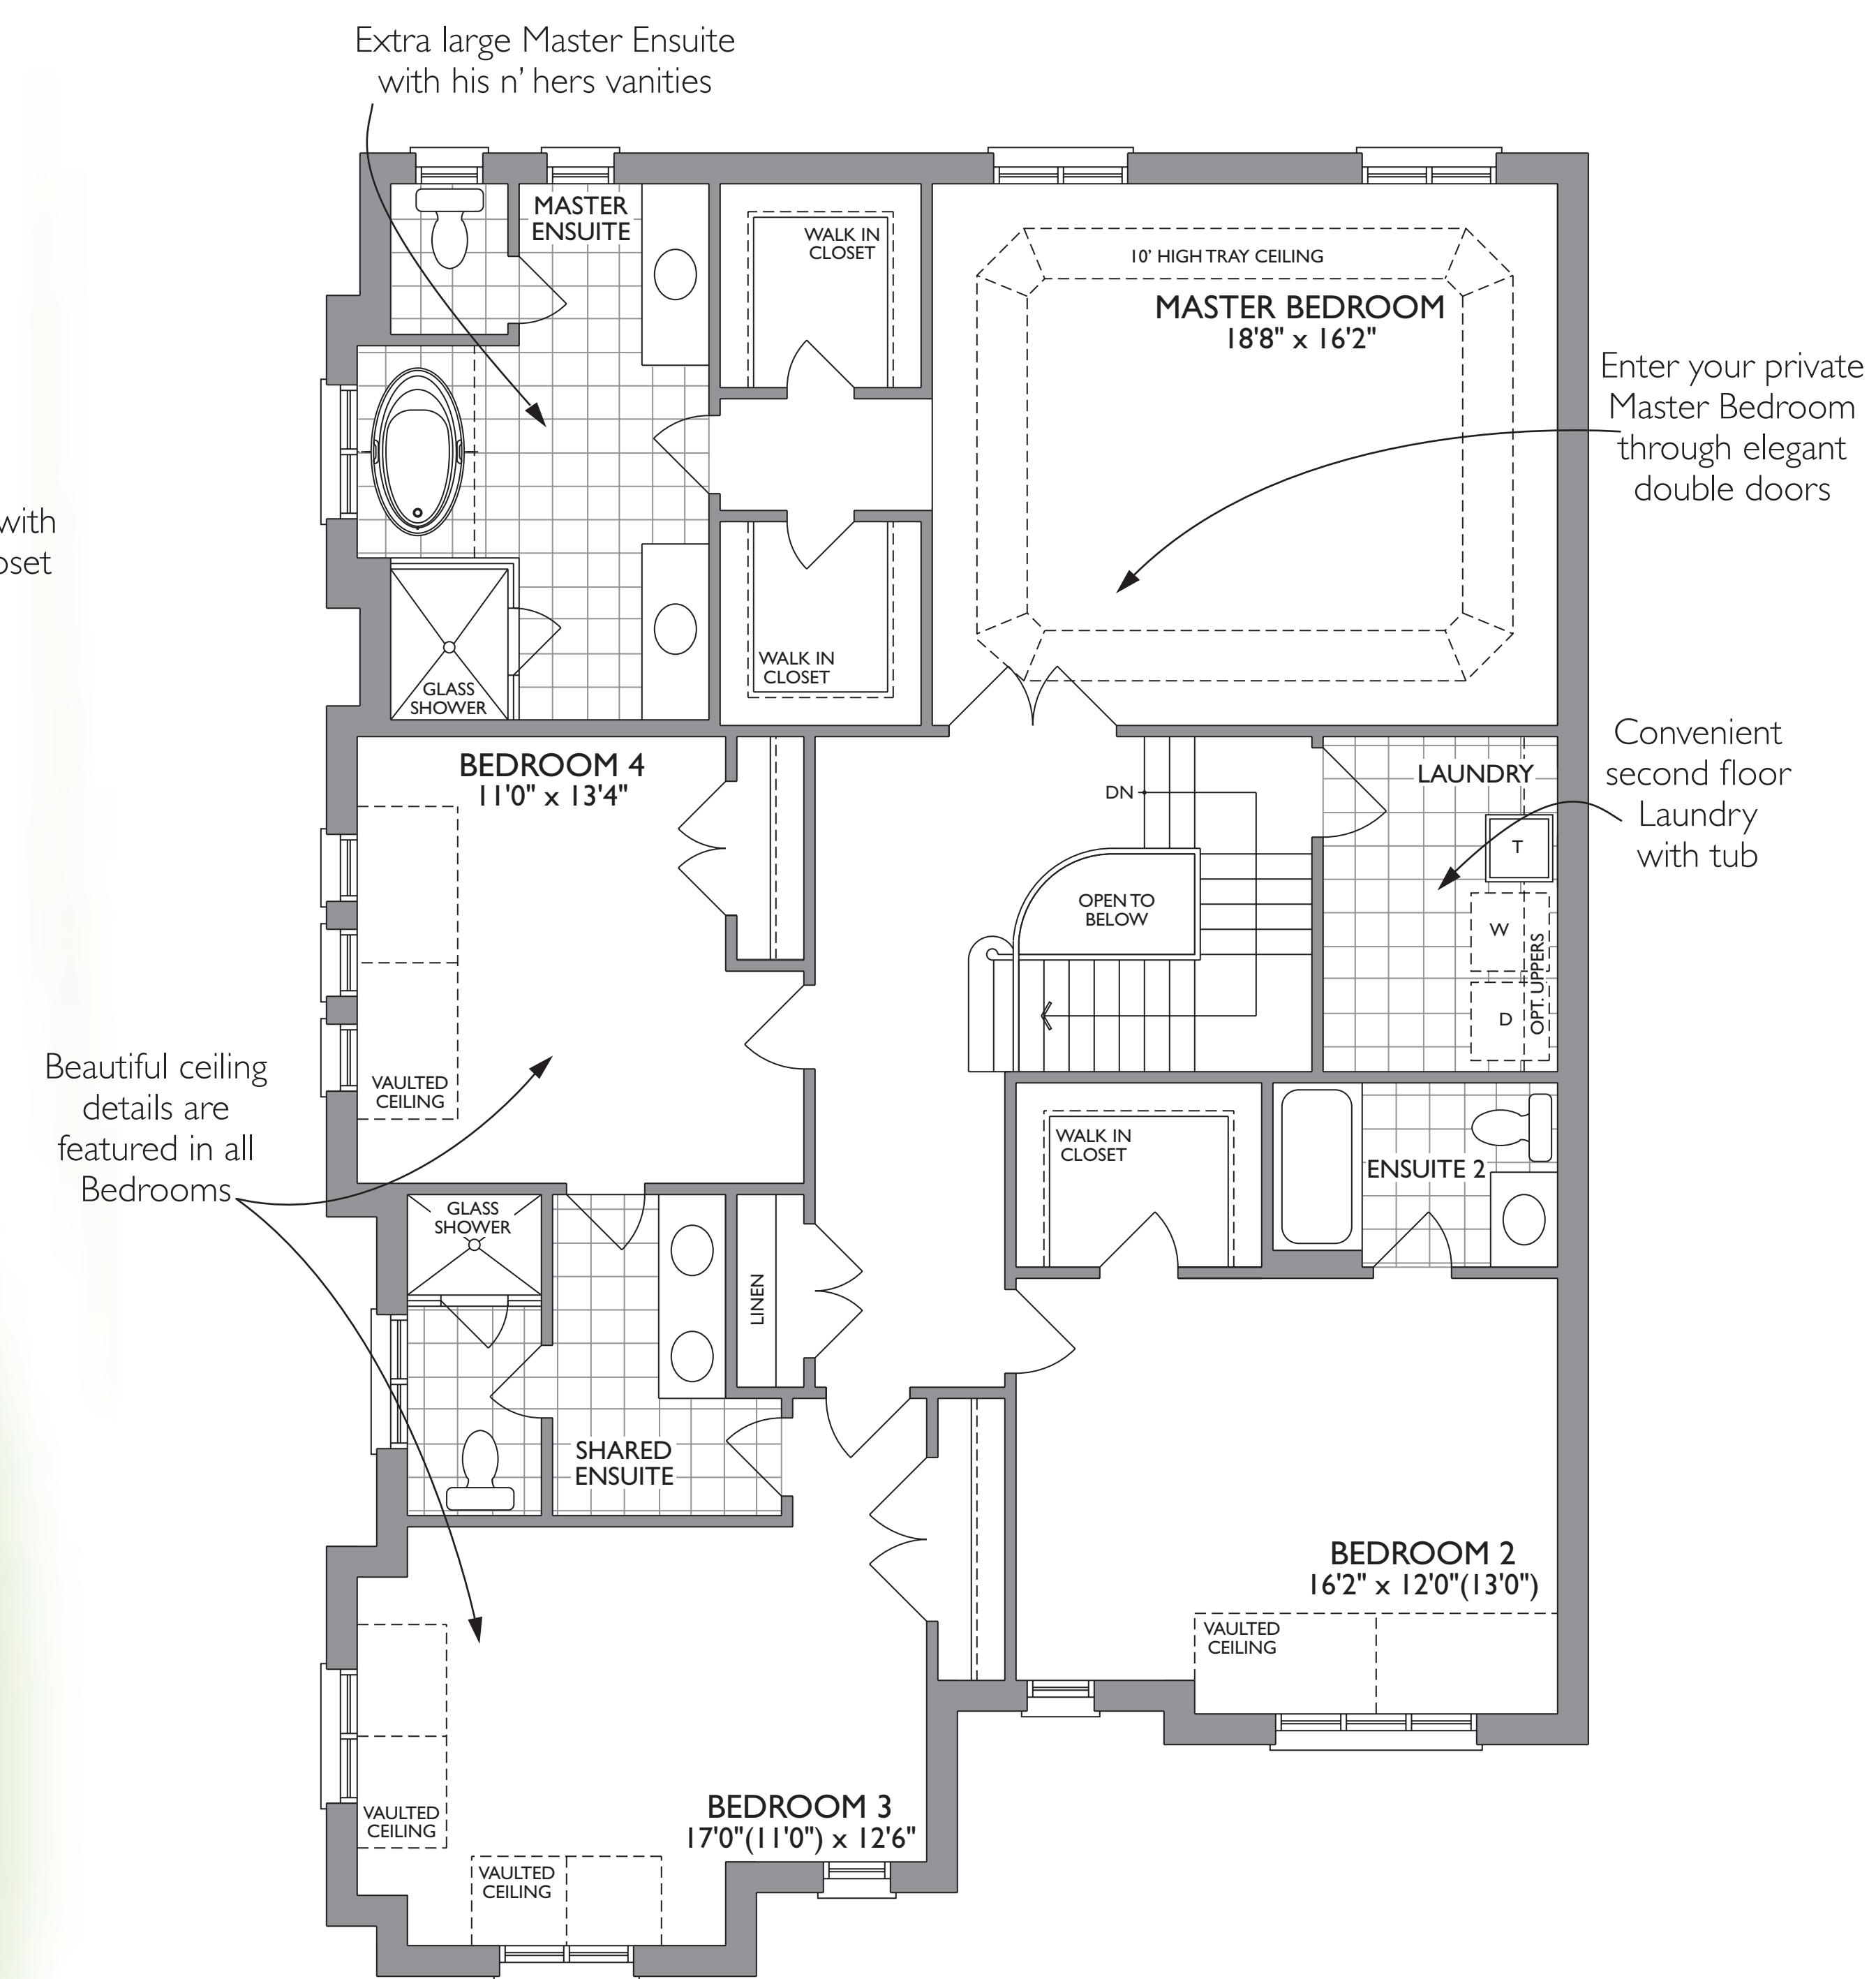

# The Sprucehill

45' LOT

HEATHWOOD COLLECTION - 3,356 SQUARE FEET

CLASSIC COLLECTION - 4,160 SQUARE FEET

{ Includes 804 square feet of finished Lower Level }

LOWER LEVEL ELEV. A

GROUND FLOOR ELEV. A

SECOND FLOOR ELEV. A

LOWER LEVEL ELEV. B

GROUND FLOOR ELEV. B

SECOND FLOOR ELEV. B

Actual usable space may vary from stated area. Dimensions, specifications and architectural detailing are subject to changes without notice E. & O.E. All renderings and landscape features are artist's concept.