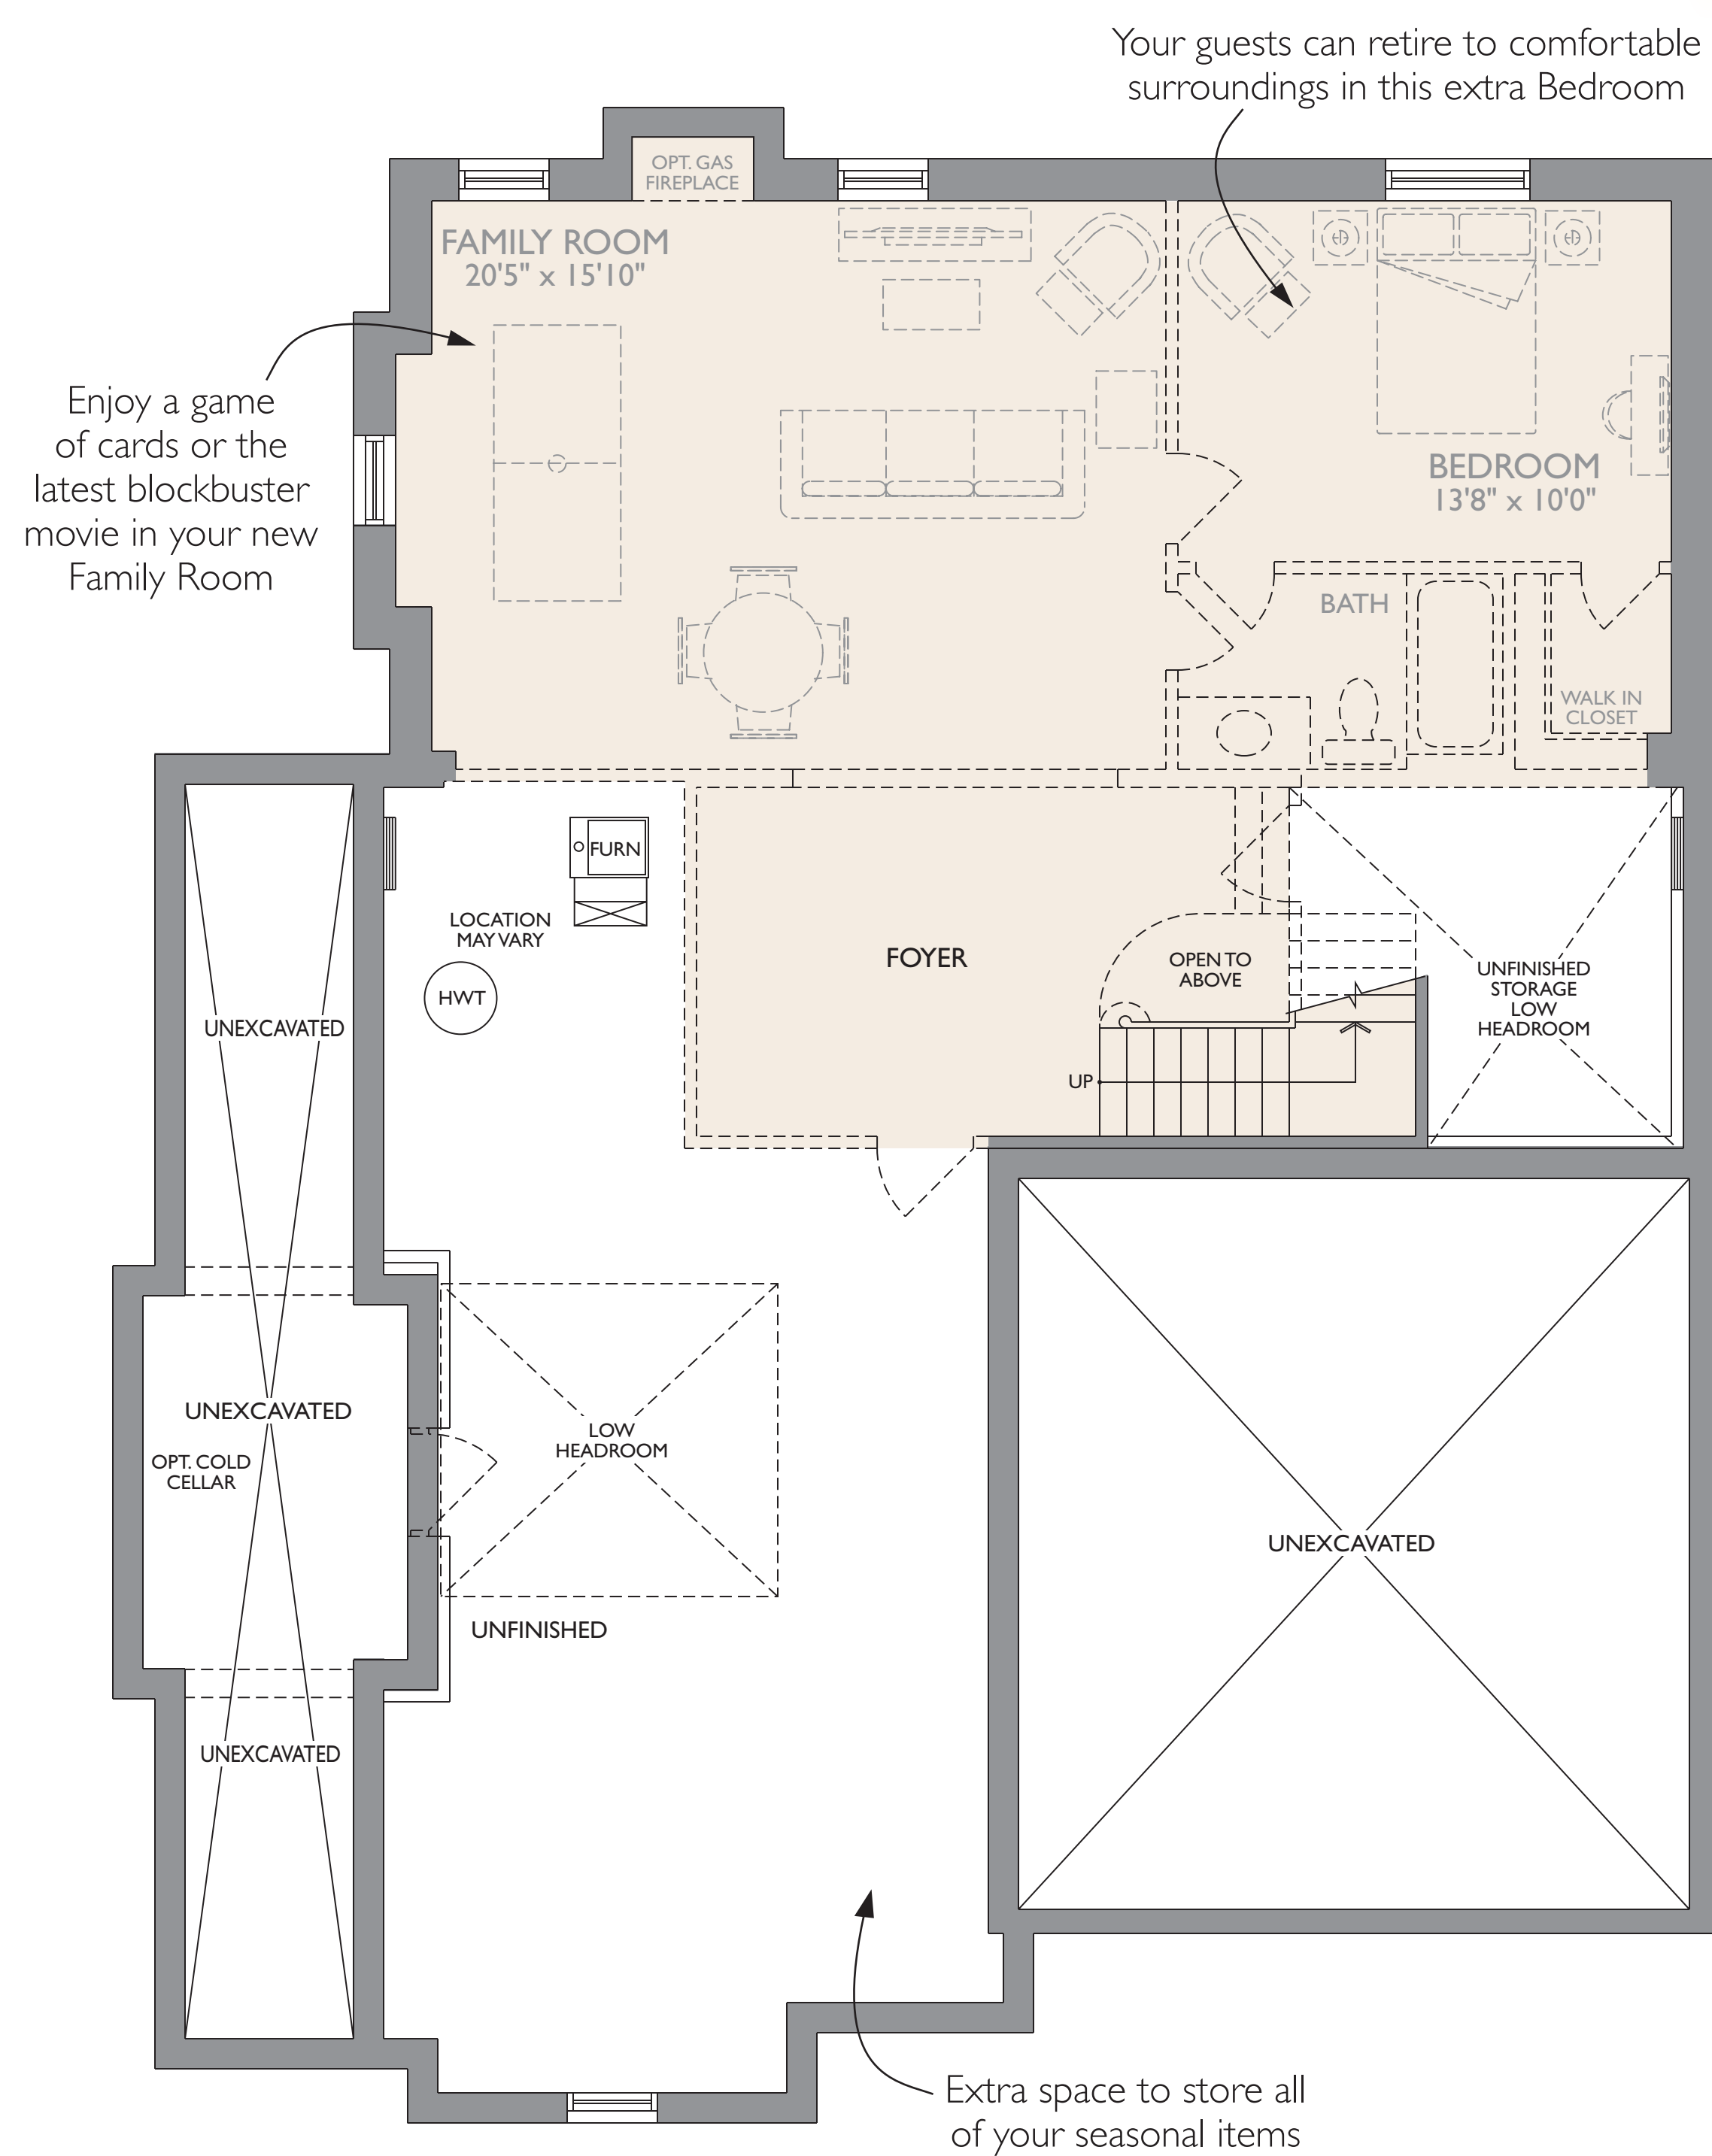

# The Sprucehill

45' LOT

HEATHWOOD COLLECTION - 3,356 SQUARE FEET

CLASSIC COLLECTION - 4,160 SQUARE FEET

{ Includes 804 square feet of finished Lower Level }

LOWER LEVEL ELEV. A

GROUND FLOOR ELEV. A

SECOND FLOOR ELEV. A

LOWER LEVEL ELEV. B

GROUND FLOOR ELEV. B

SECOND FLOOR ELEV. B

Actual usable space may vary from stated area. Dimensions, specifications and architectural detailing are subject to changes without notice E. & O.E. All renderings and landscape features are artist's concept.