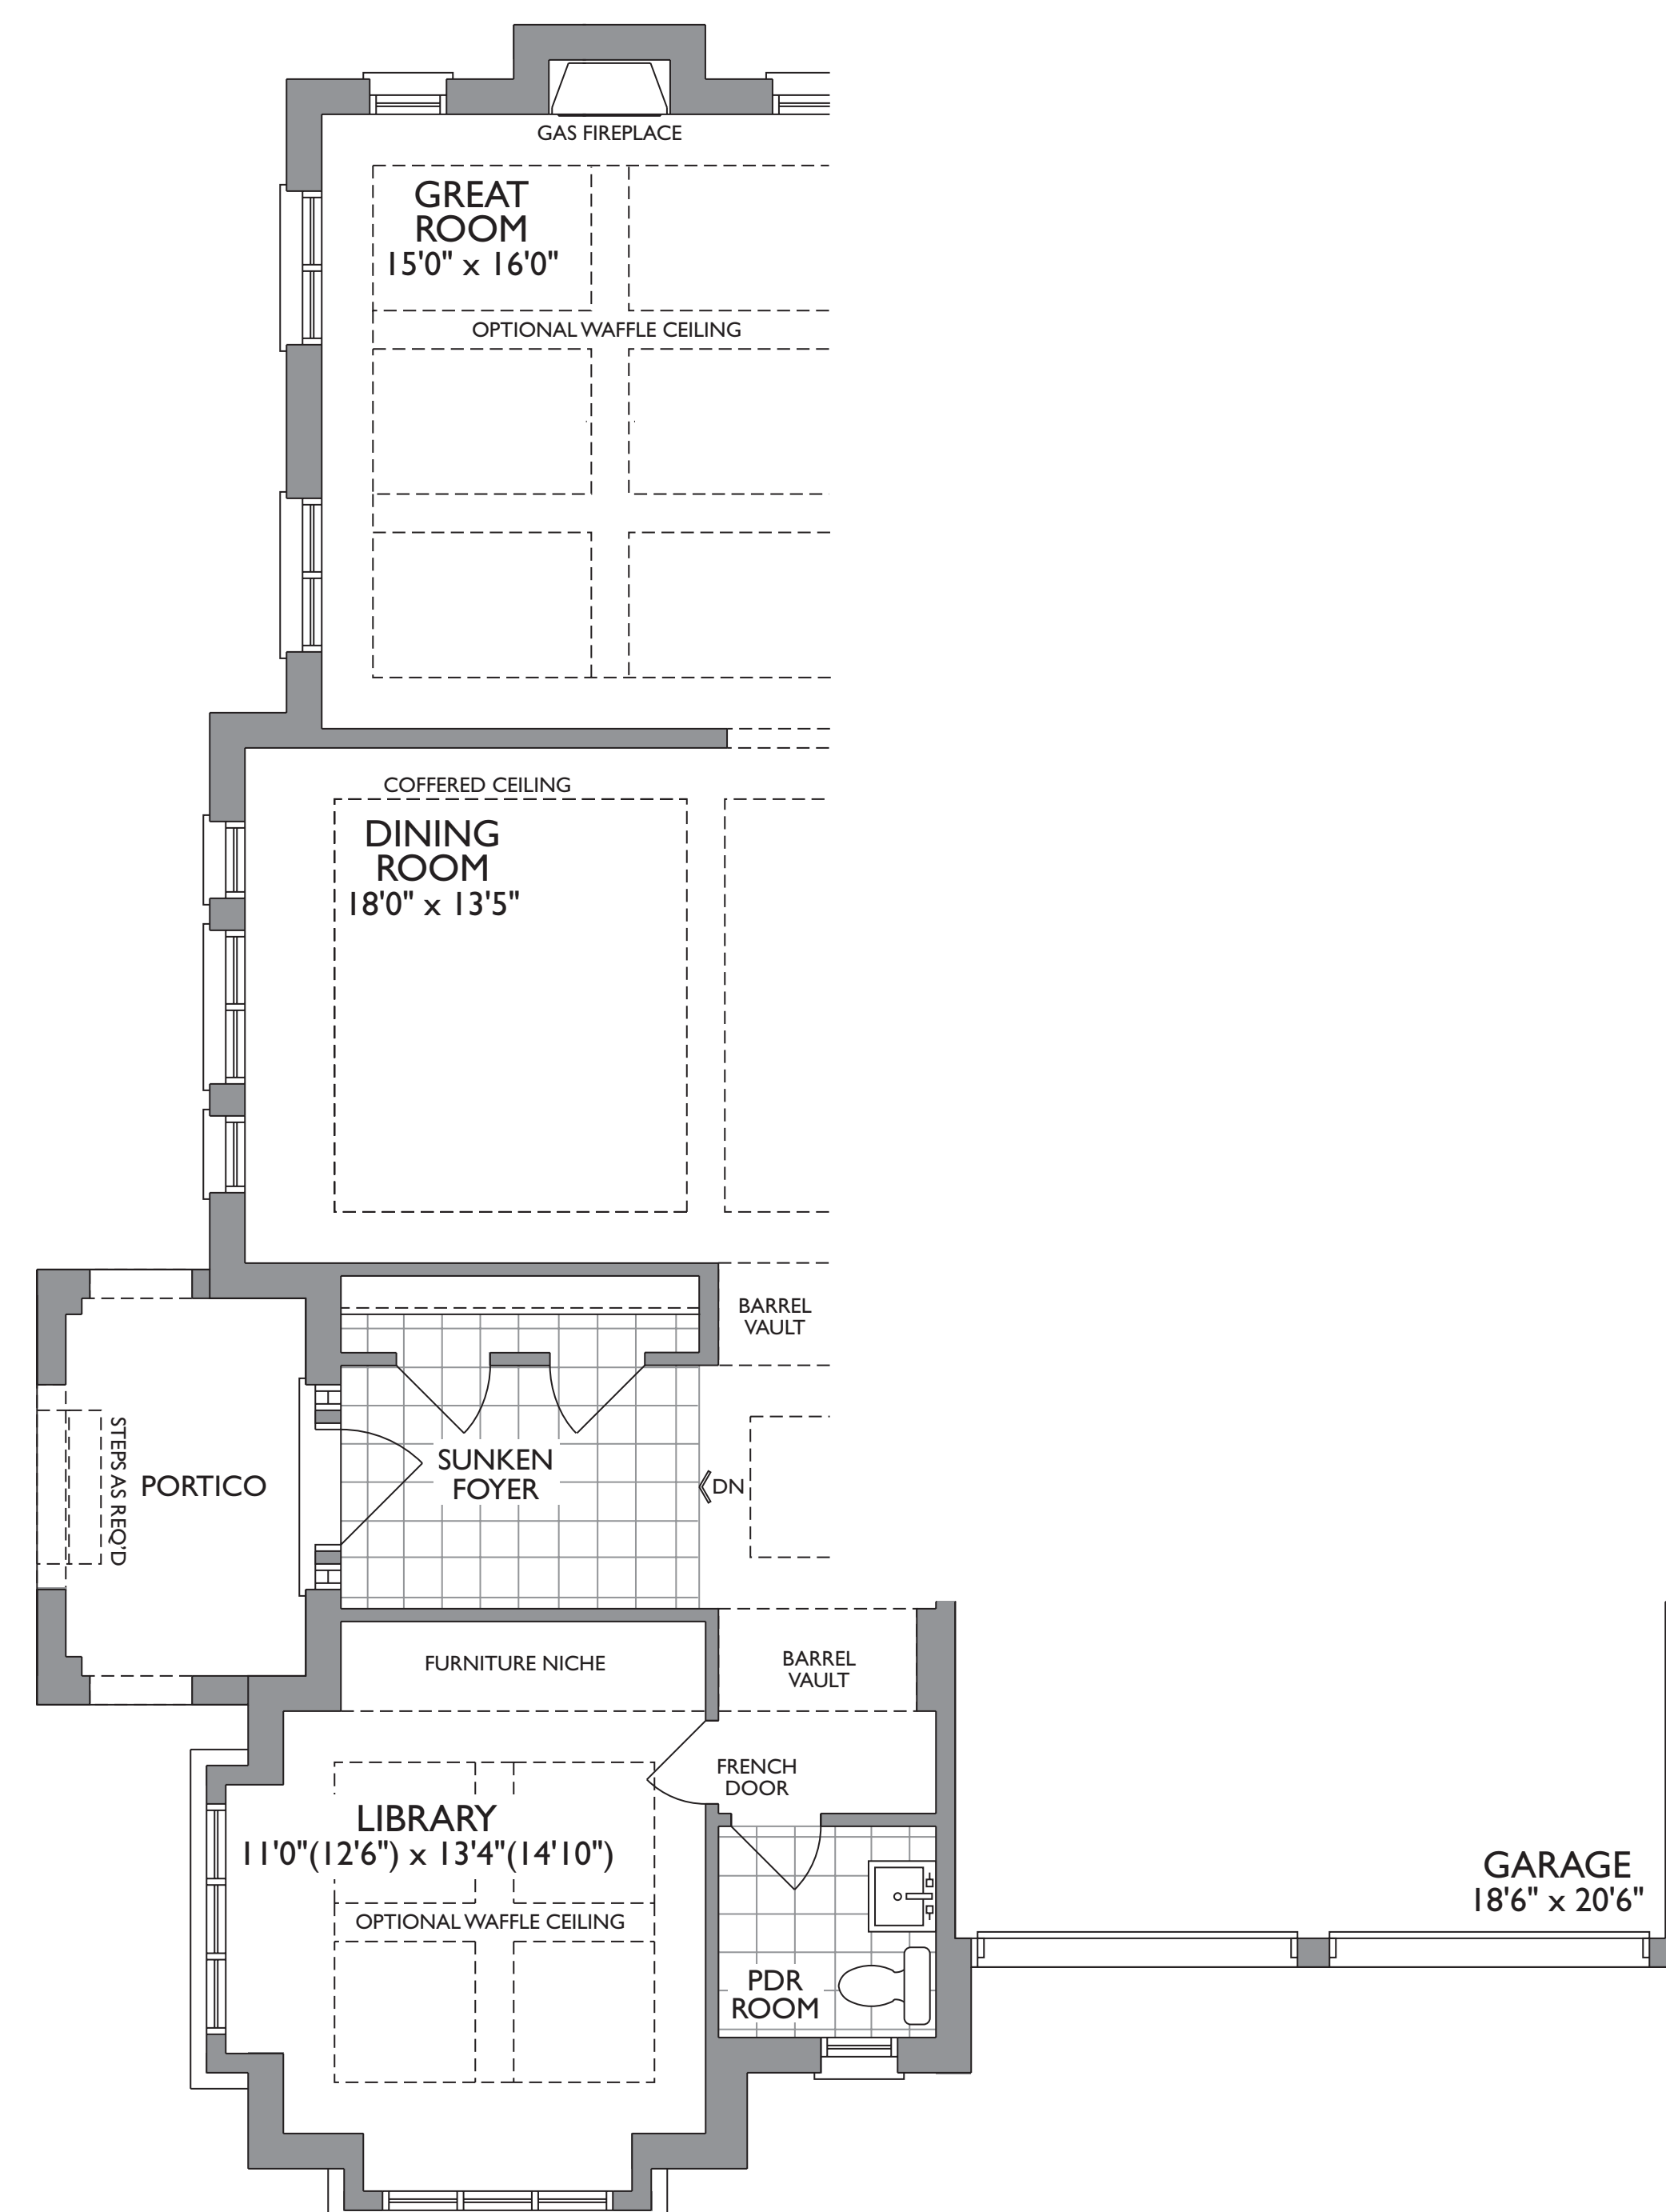

# The Sprucehill

45' LOT

HEATHWOOD COLLECTION - 3,356 SQUARE FEET

CLASSIC COLLECTION - 4,160 SQUARE FEET

{ Includes 804 square feet of finished Lower Level }

LOWER LEVEL ELEV. A

GROUND FLOOR ELEV. A

SECOND FLOOR ELEV. A

LOWER LEVEL ELEV. B

GROUND FLOOR ELEV. B

SECOND FLOOR ELEV. B

Actual usable space may vary from stated area. Dimensions, specifications and architectural detailing are subject to changes without notice E. & O.E. All renderings and landscape features are artist's concept.