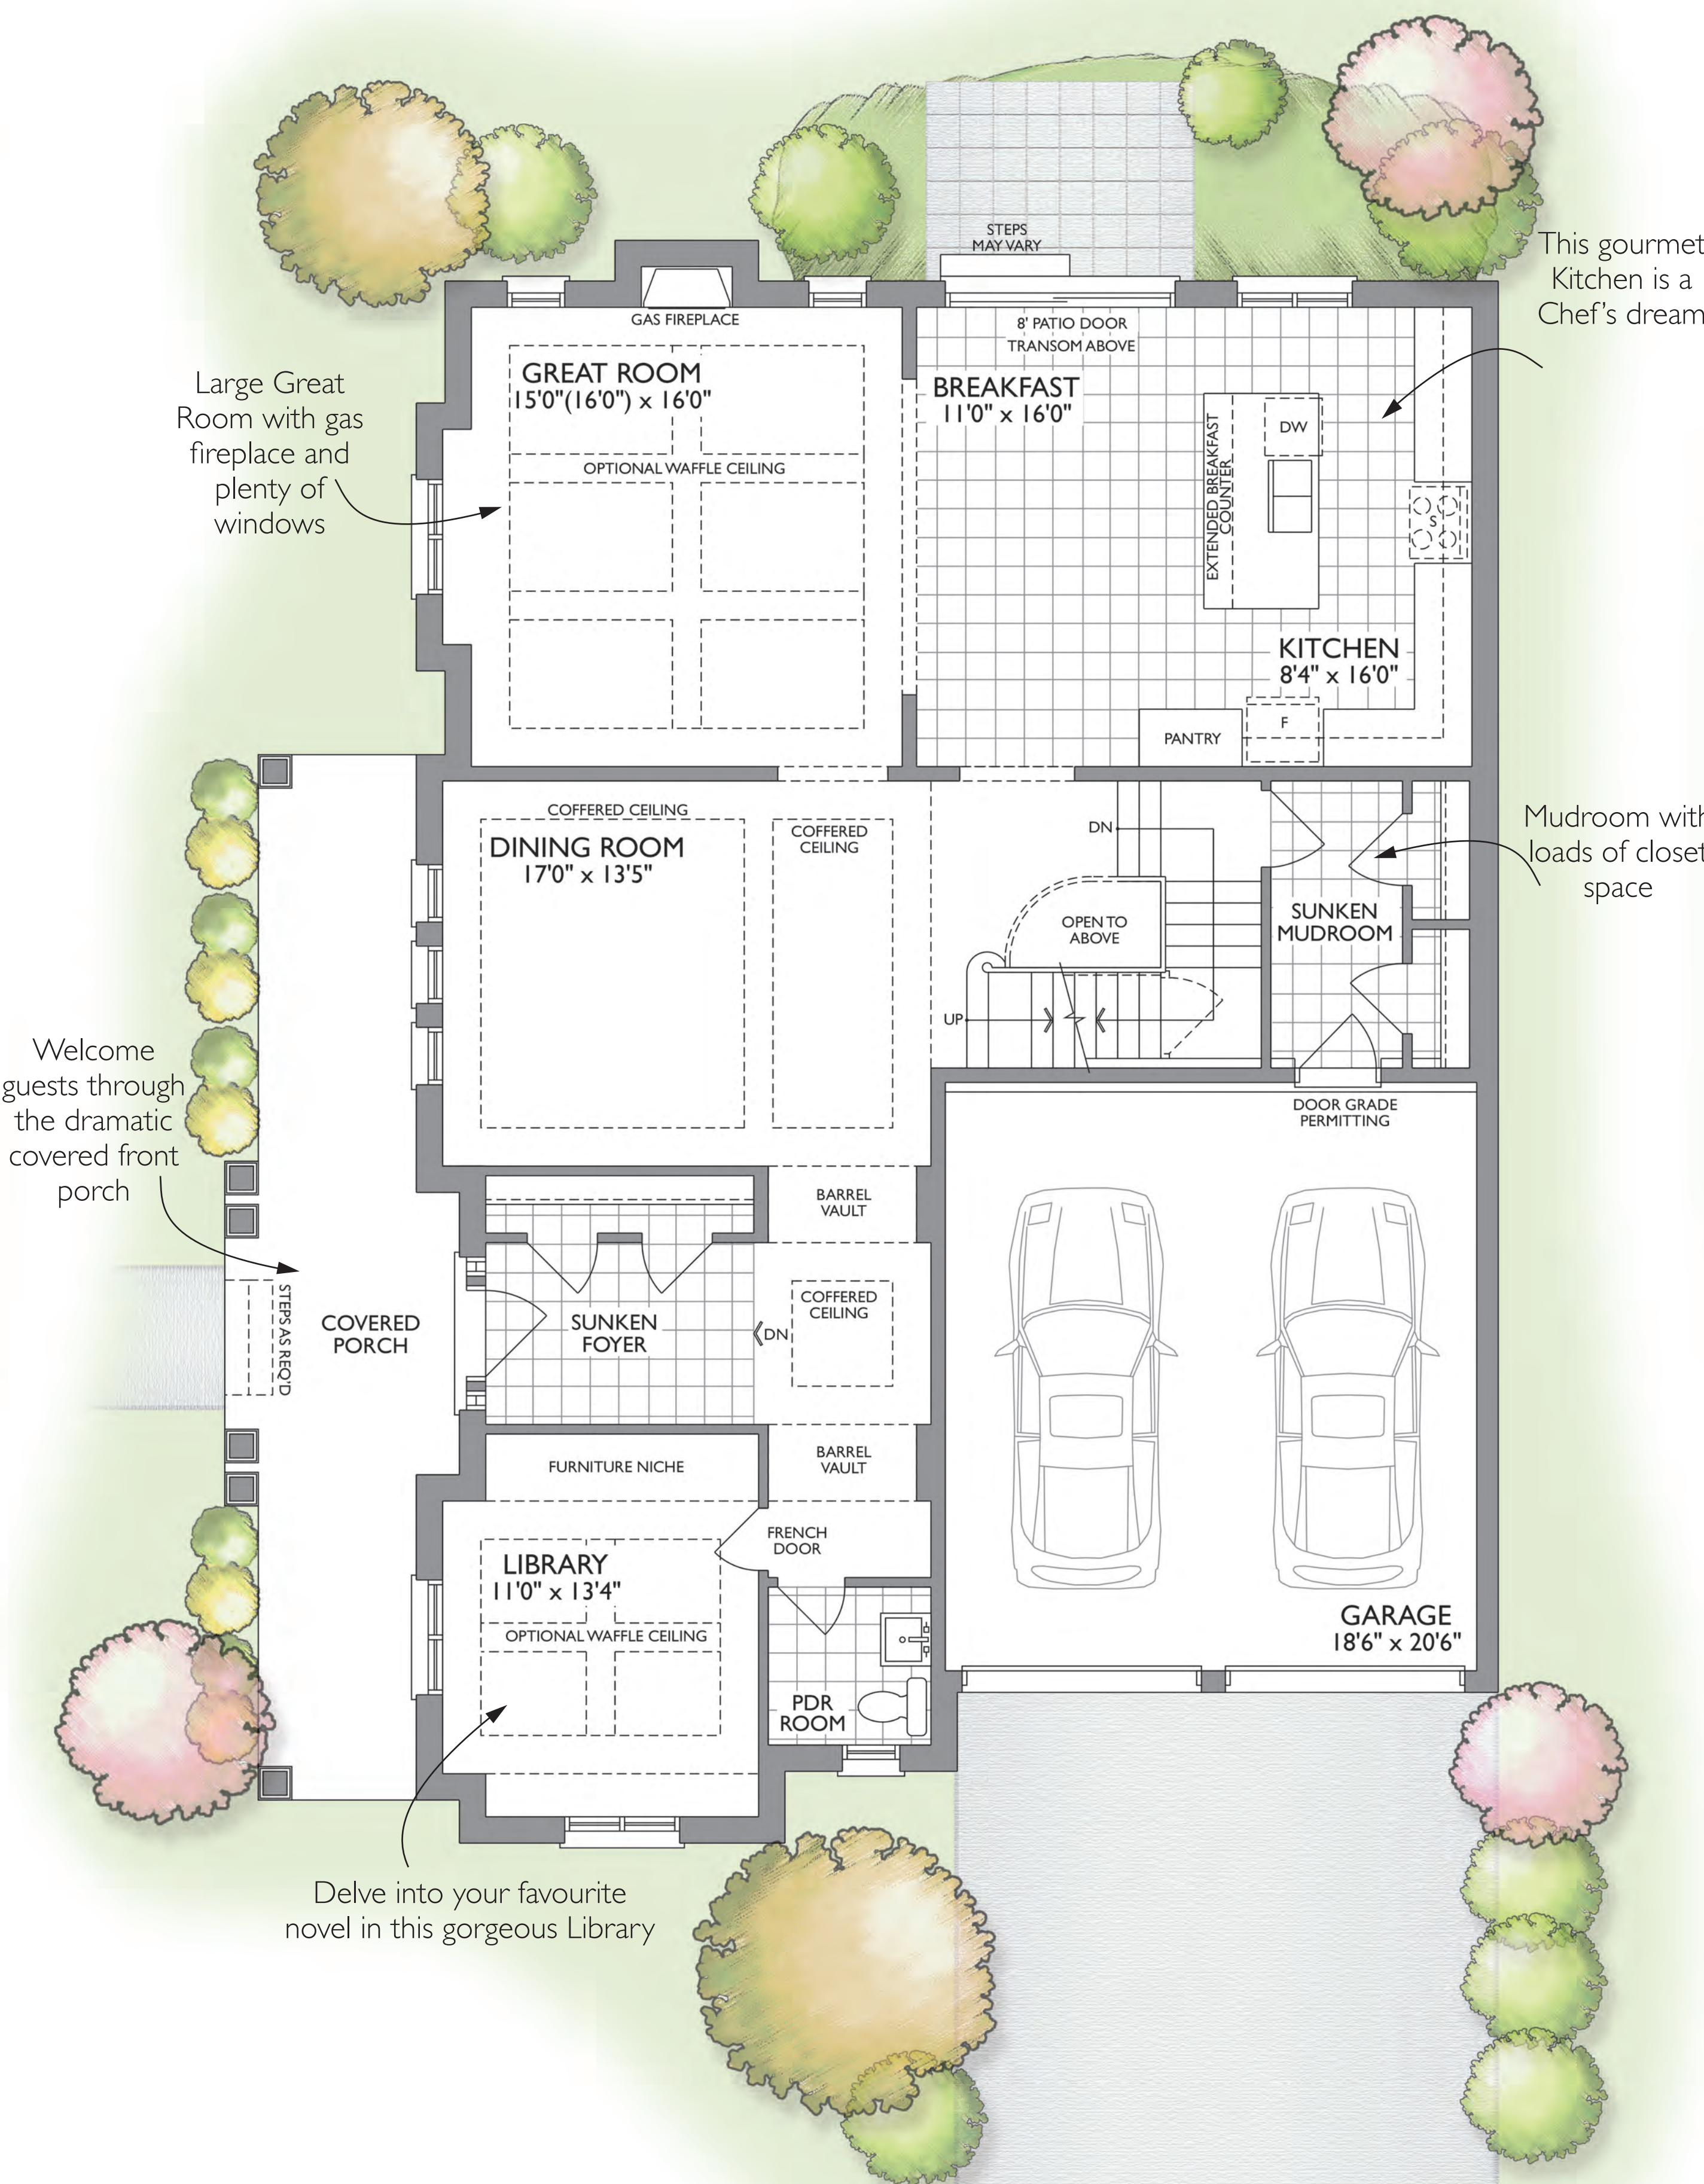

# The Sprucehill

45' LOT

HEATHWOOD COLLECTION - 3,356 SQUARE FEET

CLASSIC COLLECTION - 4,160 SQUARE FEET

{ Includes 804 square feet of finished Lower Level }

LOWER LEVEL ELEV. A

GROUND FLOOR ELEV. A

SECOND FLOOR ELEV. A

LOWER LEVEL ELEV. B

GROUND FLOOR ELEV. B

SECOND FLOOR ELEV. B

Actual usable space may vary from stated area. Dimensions, specifications and architectural detailing are subject to changes without notice E. & O.E. All renderings and landscape features are artist's concept.