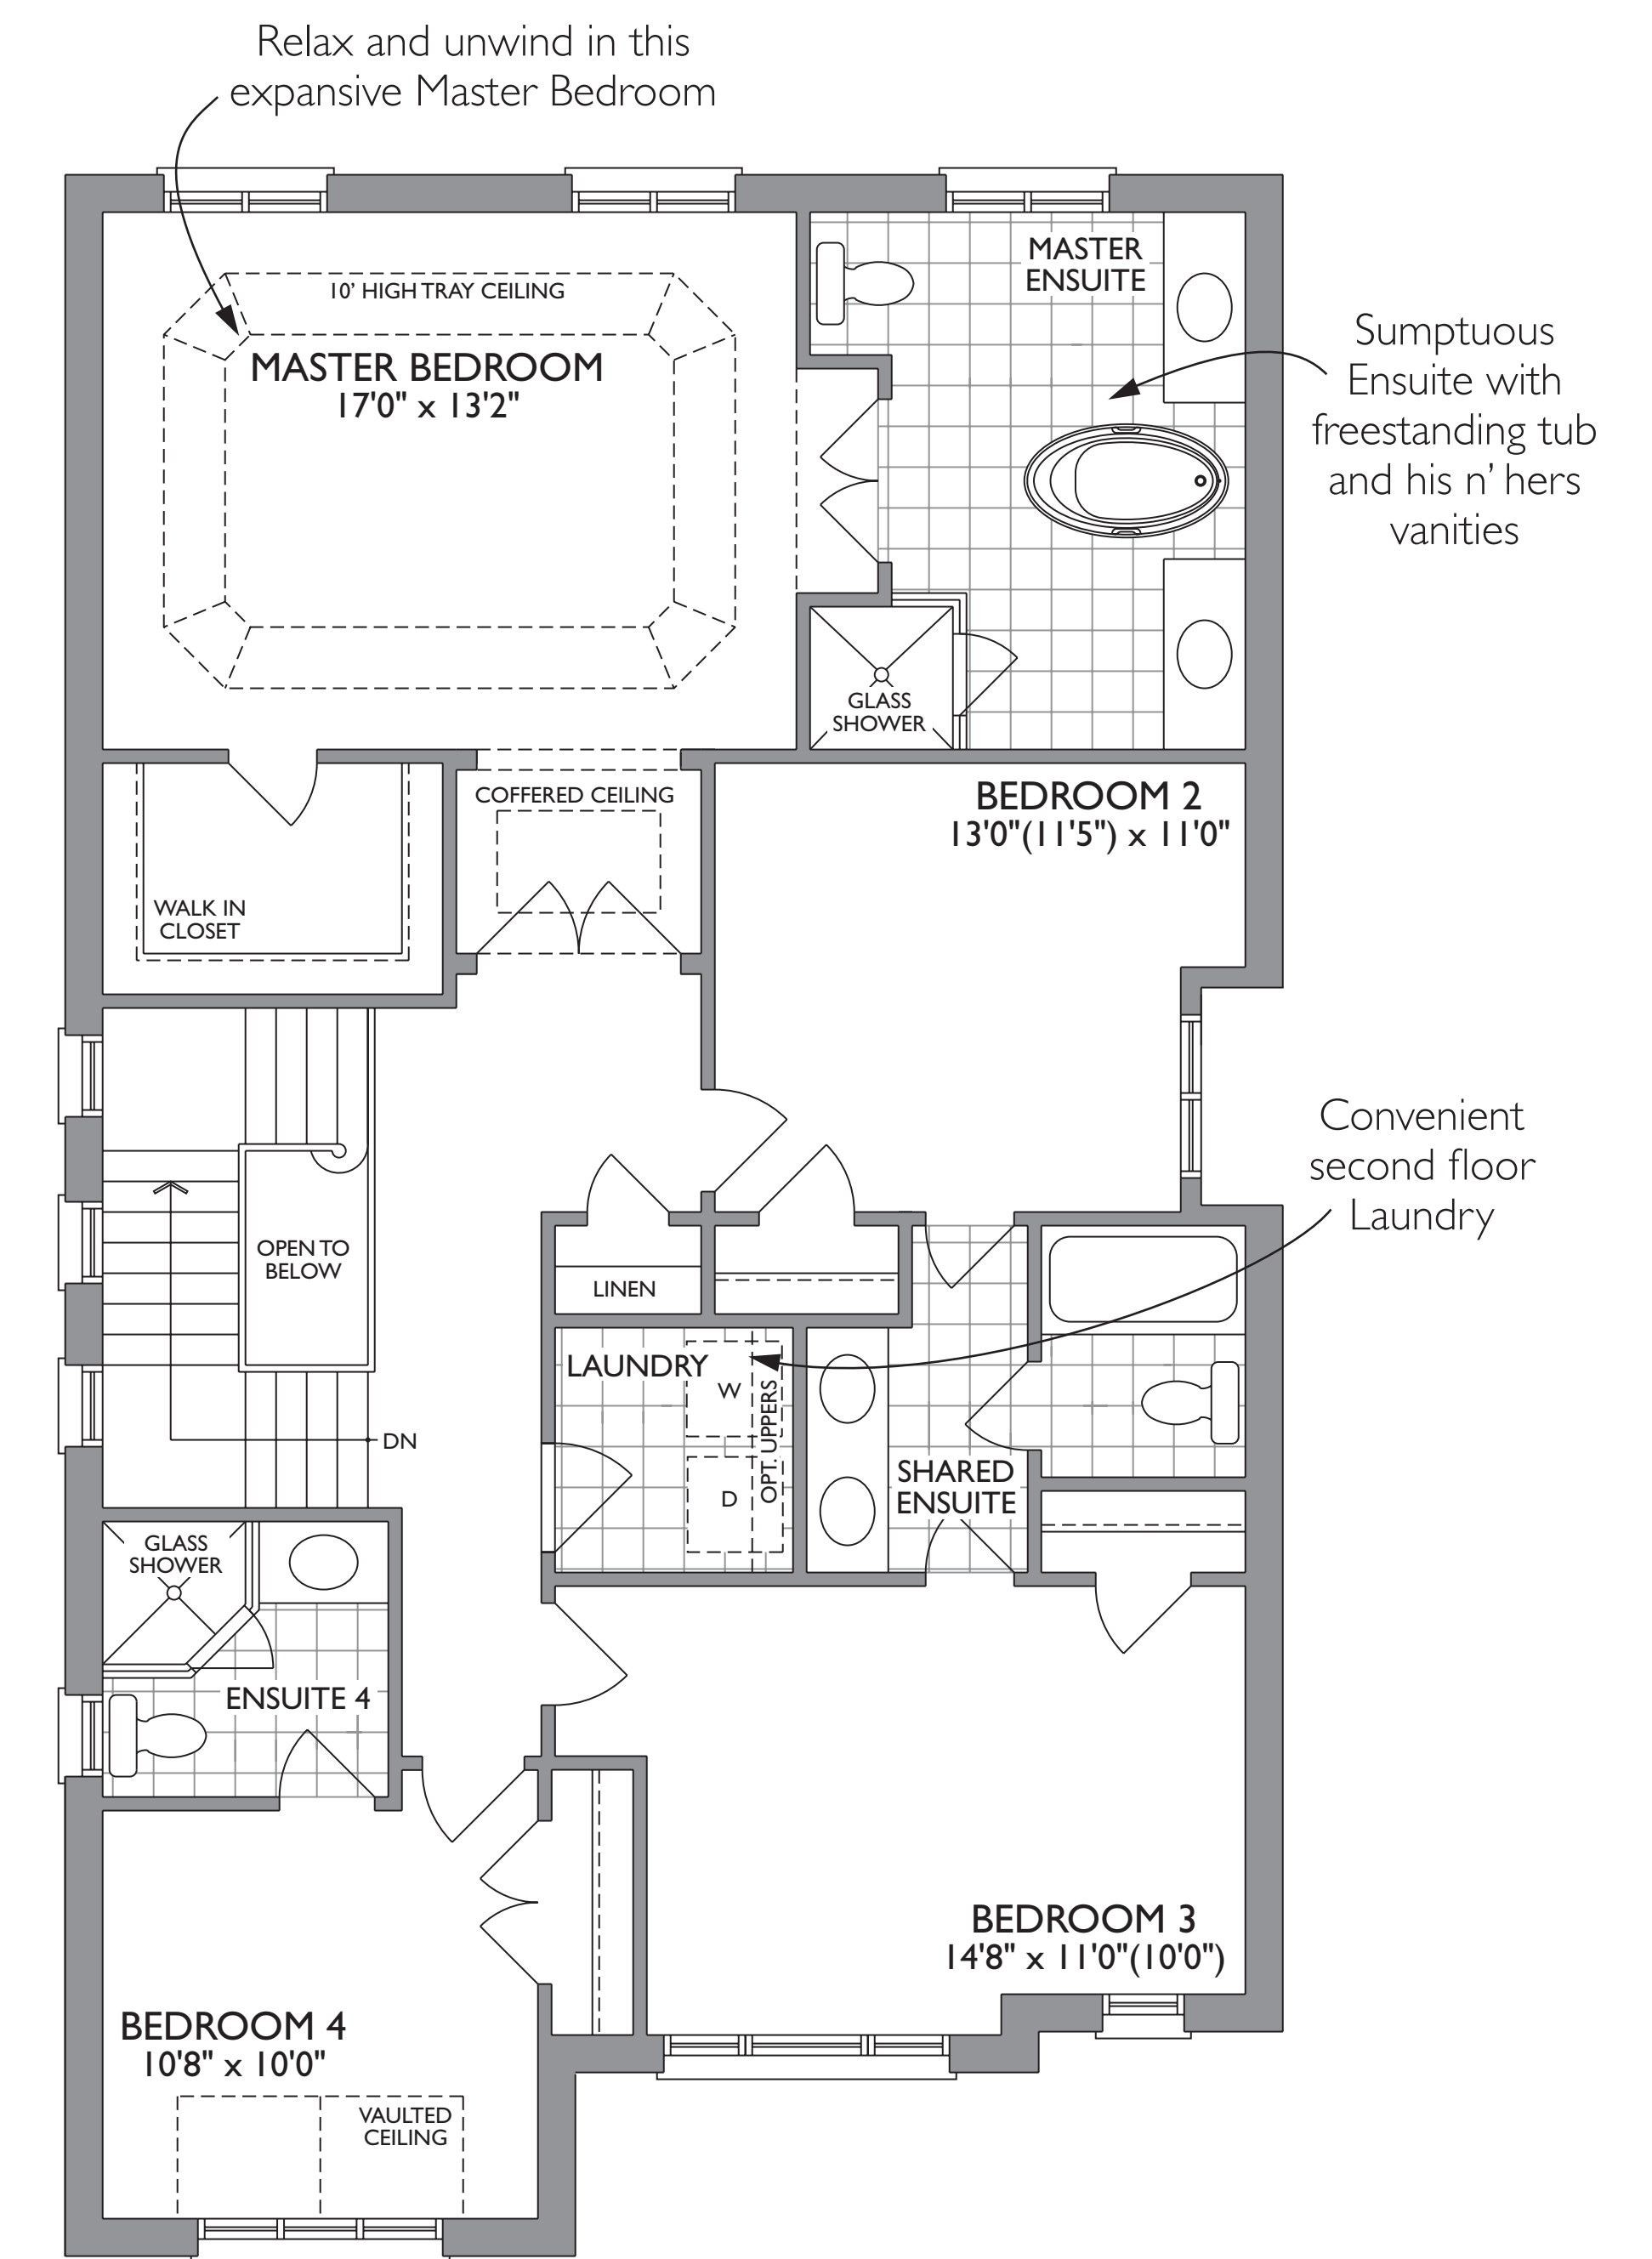

The Oakwood

36' LOT

HEATHWOOD COLLECTION - 2,576 SQUARE FEET

CLASSIC COLLECTION - 3,275 SQUARE FEET

{ Includes 699 square feet of finished Lower Level }

Actual usable space may vary from stated area. Dimensions, specifications and architectural detailing are subject to changes without notice E. & O.E. All renderings and landscape features are artist's concept.