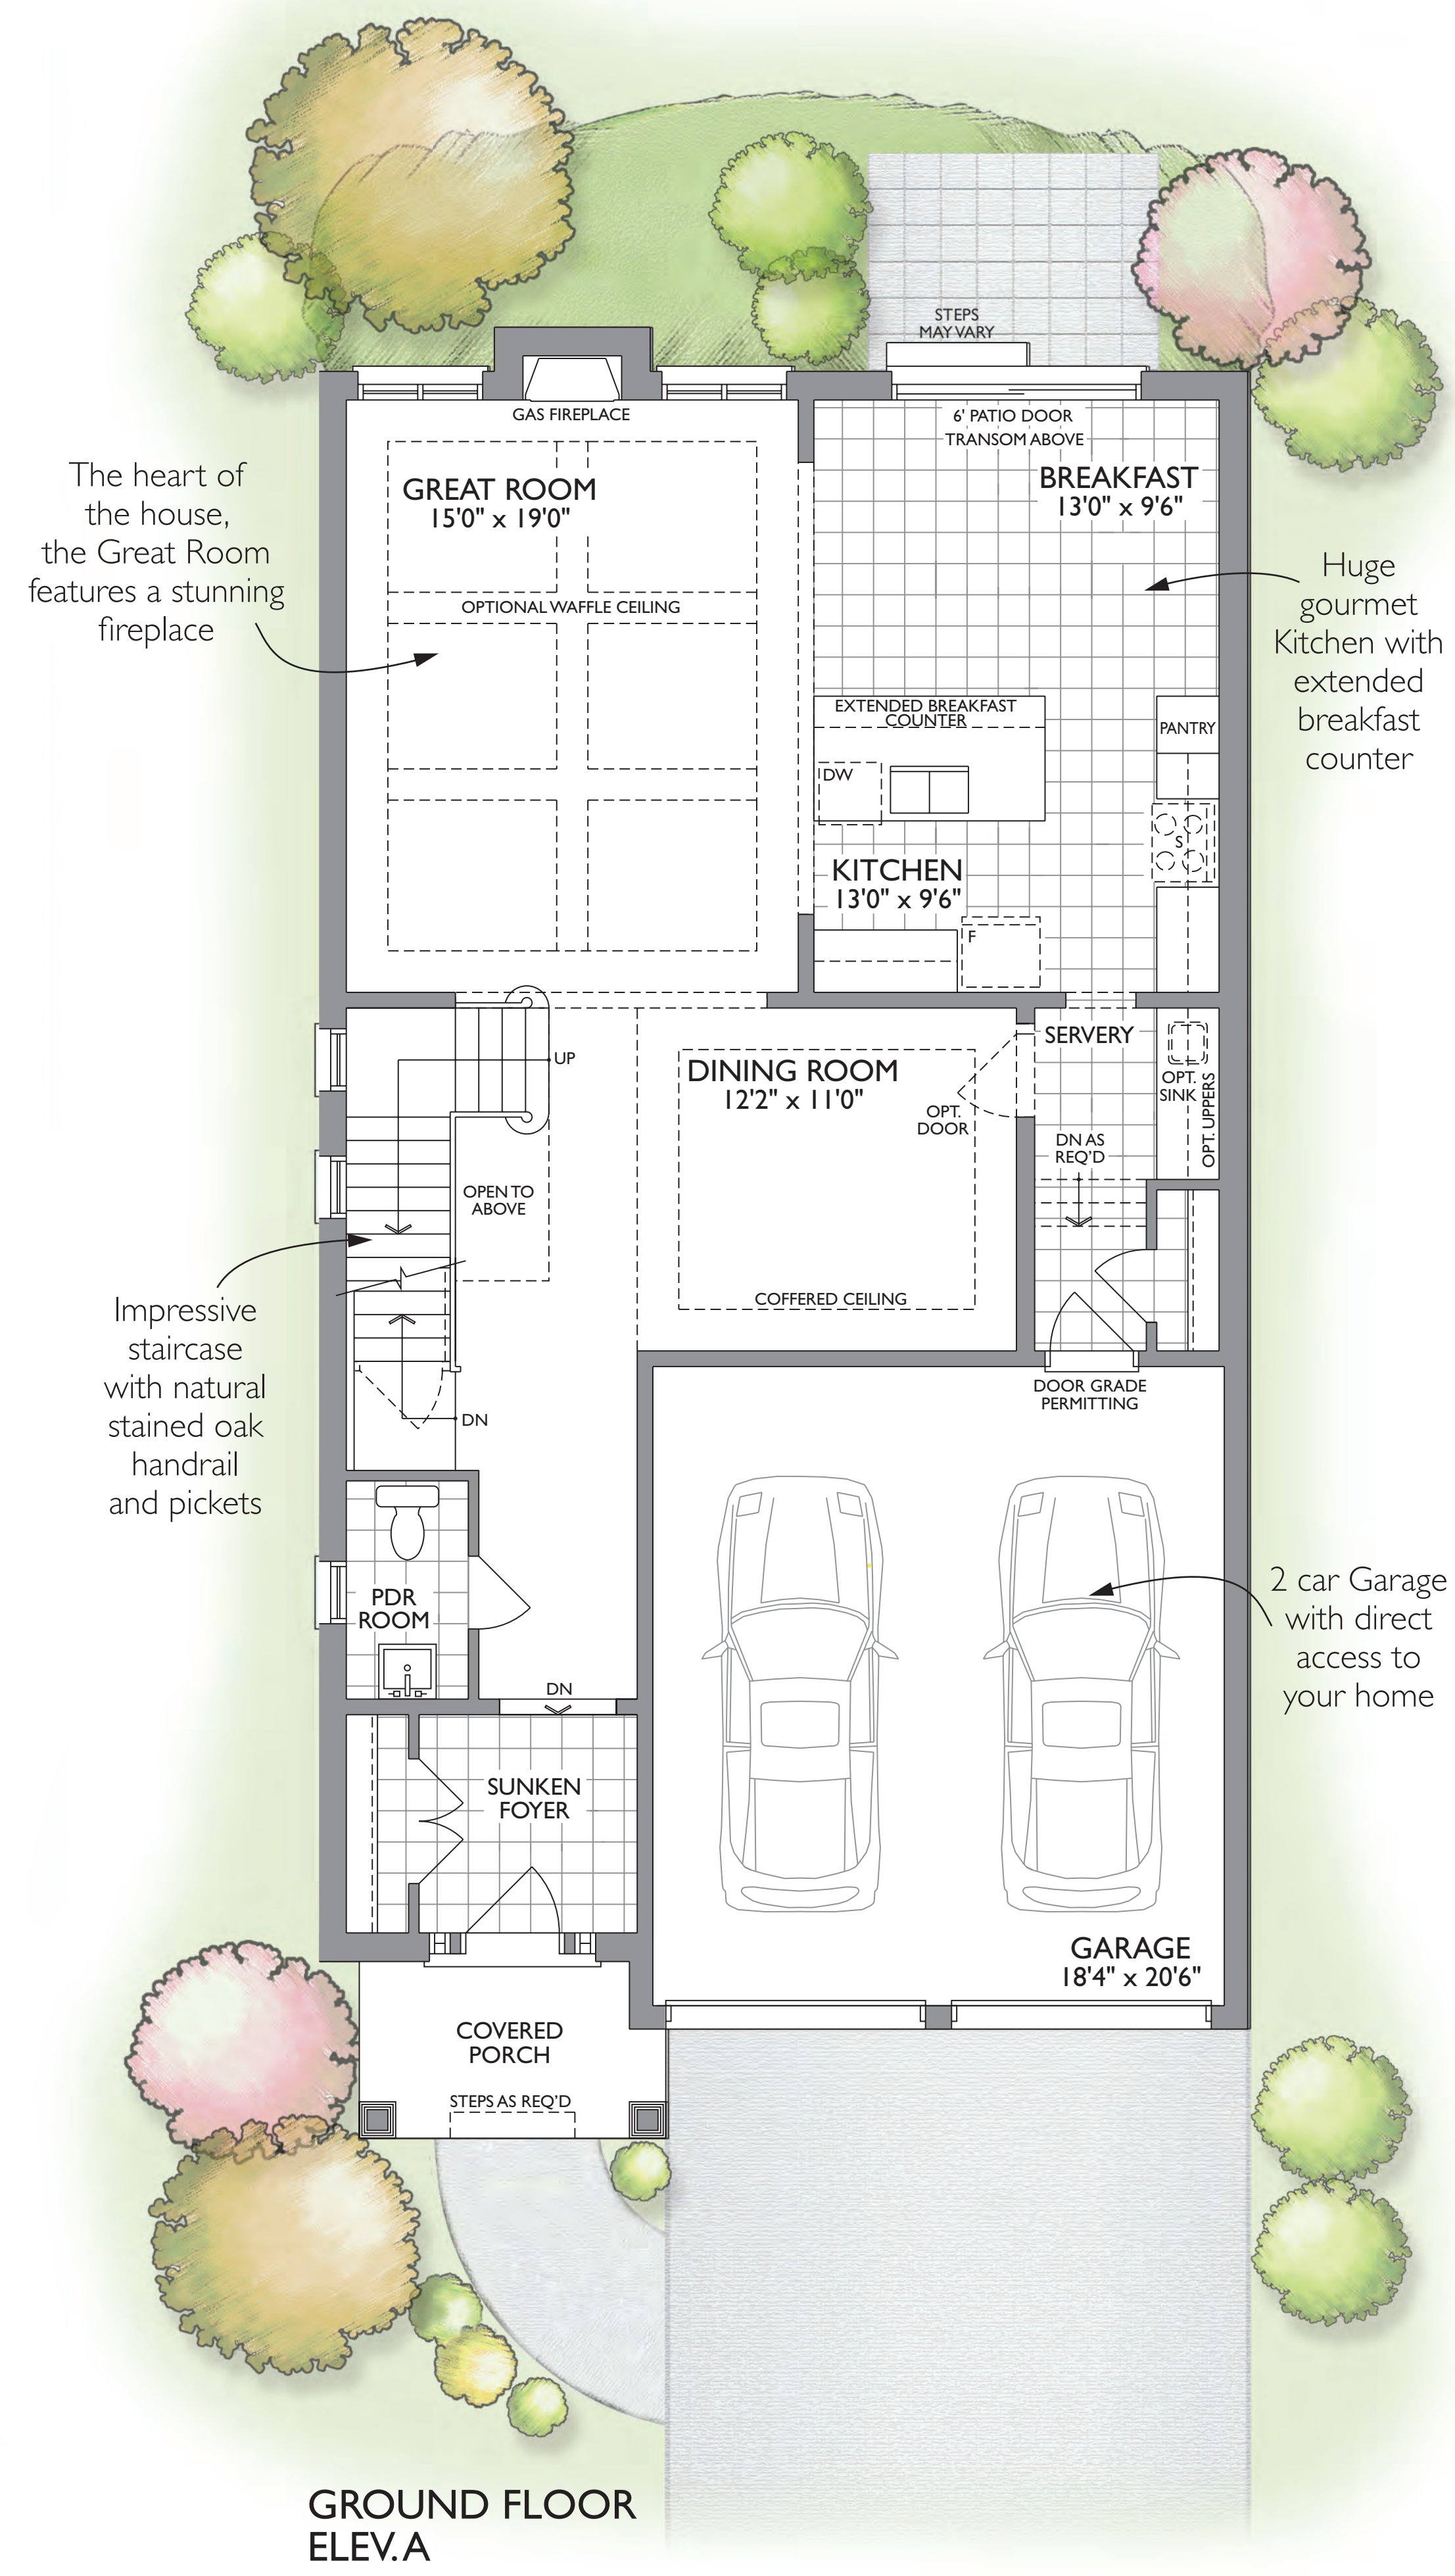

The Oakwood

36' LOT

HEATHWOOD COLLECTION - 2,576 SQUARE FEET

CLASSIC COLLECTION - 3,275 SQUARE FEET

{ Includes 699 square feet of finished Lower Level }

Actual usable space may vary from stated area. Dimensions, specifications and architectural detailing are subject to changes without notice E. & O.E. All renderings and landscape features are artist's concept.