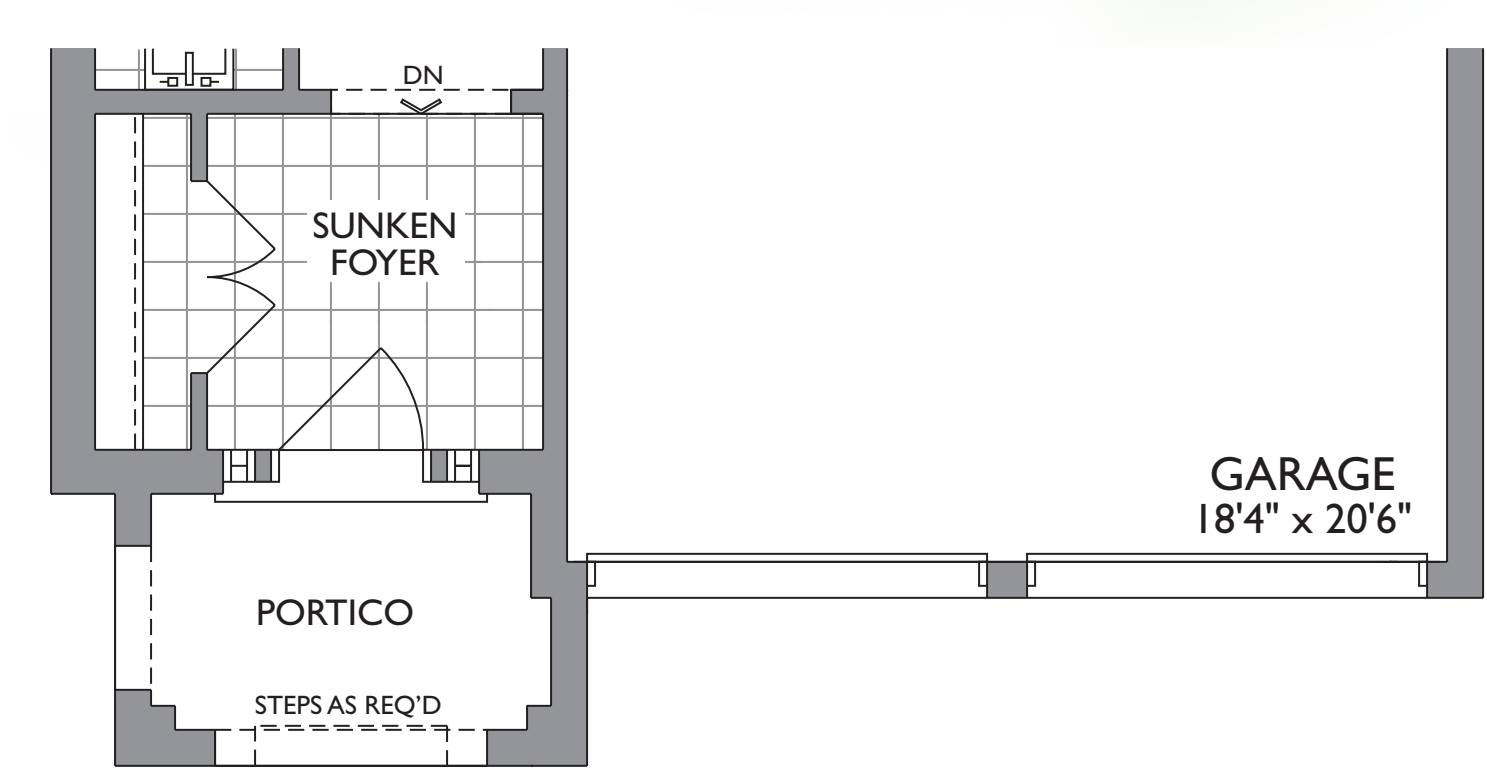

The Oakwood

36' LOT

HEATHWOOD COLLECTION - 2,576 SQUARE FEET

CLASSIC COLLECTION - 3,275 SQUARE FEET

{ Includes 699 square feet of finished Lower Level }

Actual usable space may vary from stated area. Dimensions, specifications and architectural detailing are subject to changes without notice E. & O.E. All renderings and landscape features are artist's concept.