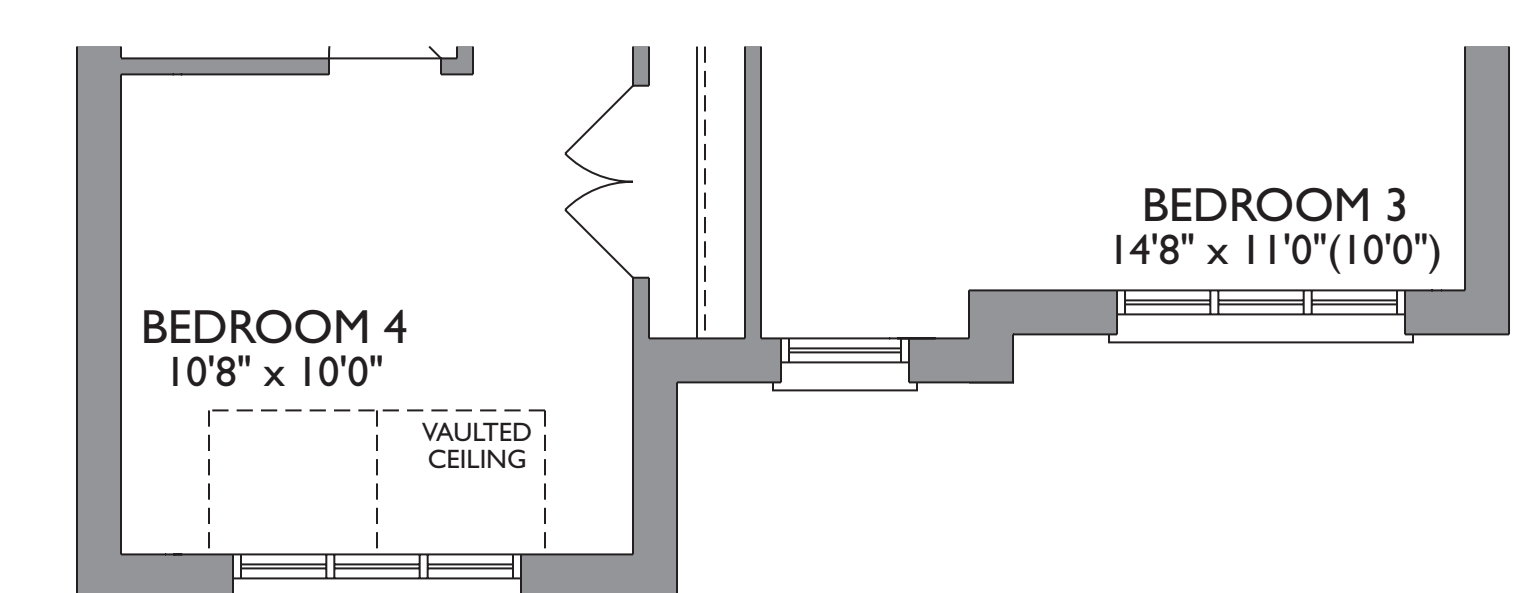

The Oakwood

36' LOT

HEATHWOOD COLLECTION - 2,576 SQUARE FEET

CLASSIC COLLECTION - 3,275 SQUARE FEET

{ Includes 699 square feet of finished Lower Level }

Actual usable space may vary from stated area. Dimensions, specifications and architectural detailing are subject to changes without notice E. & O.E. All renderings and landscape features are artist's concept.