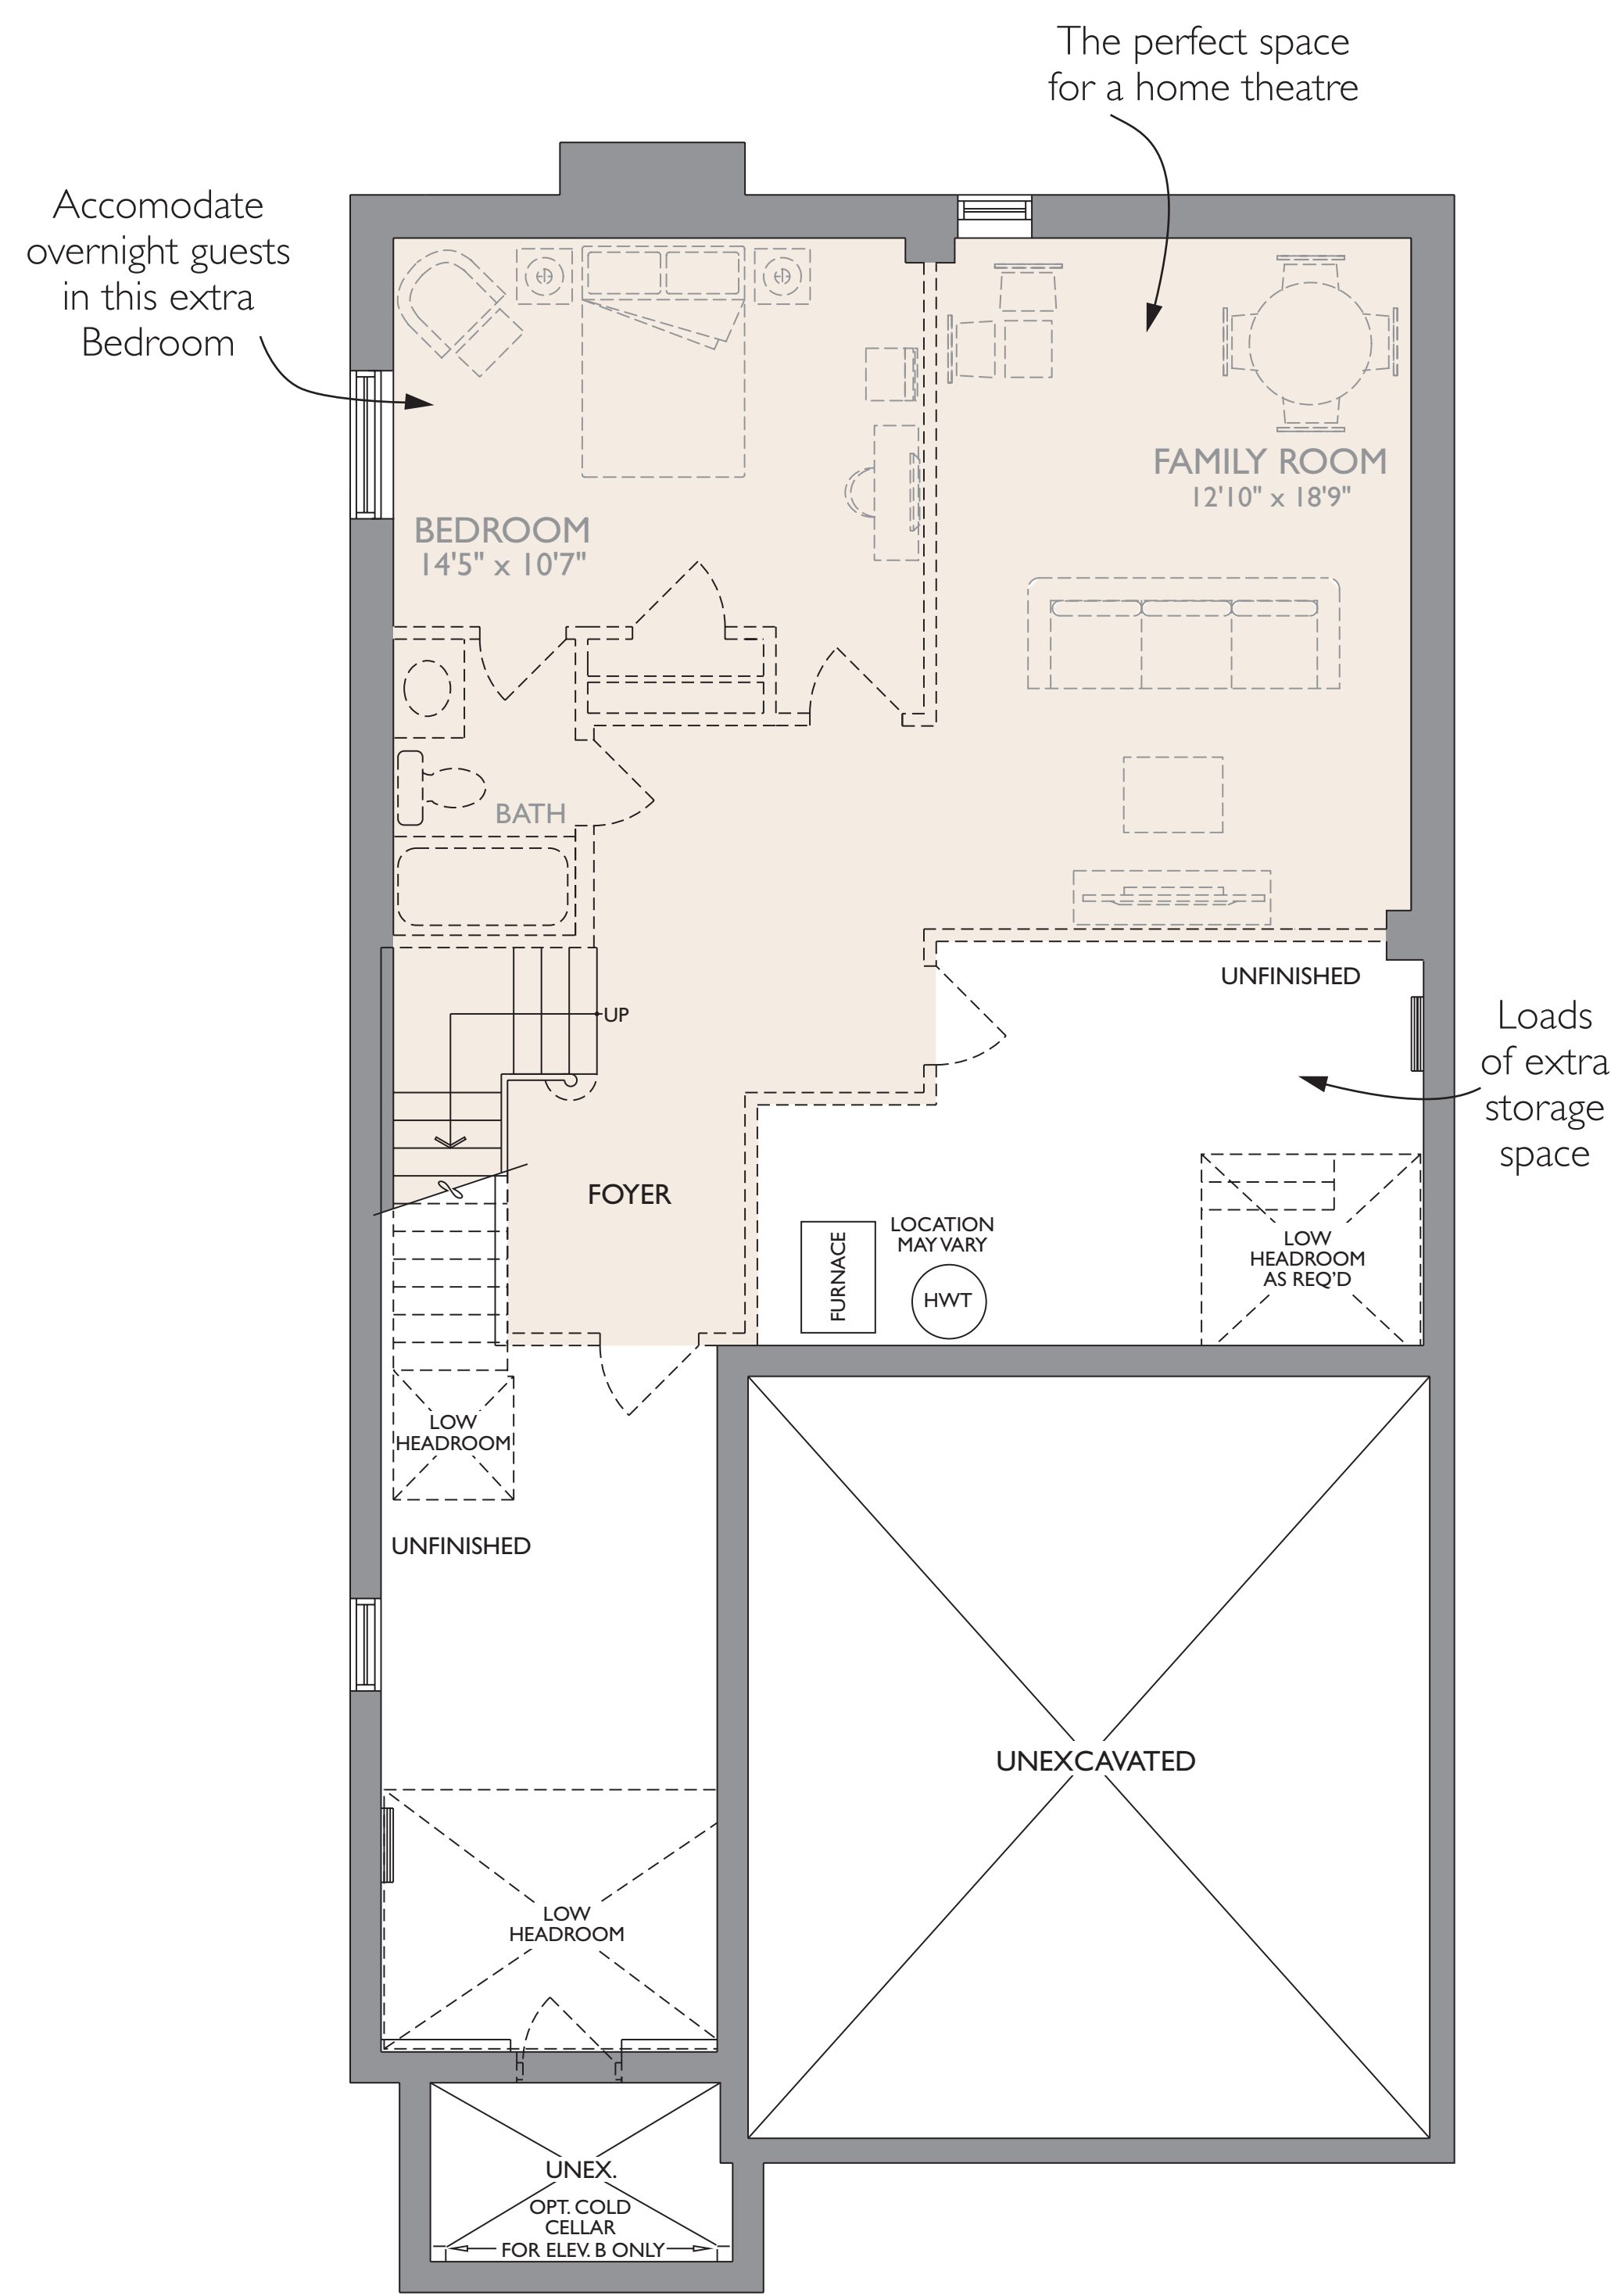

The Oakwood

36' LOT

HEATHWOOD COLLECTION - 2,576 SQUARE FEET

CLASSIC COLLECTION - 3,275 SQUARE FEET

{ Includes 699 square feet of finished Lower Level }

Actual usable space may vary from stated area. Dimensions, specifications and architectural detailing are subject to changes without notice E. & O.E. All renderings and landscape features are artist's concept.