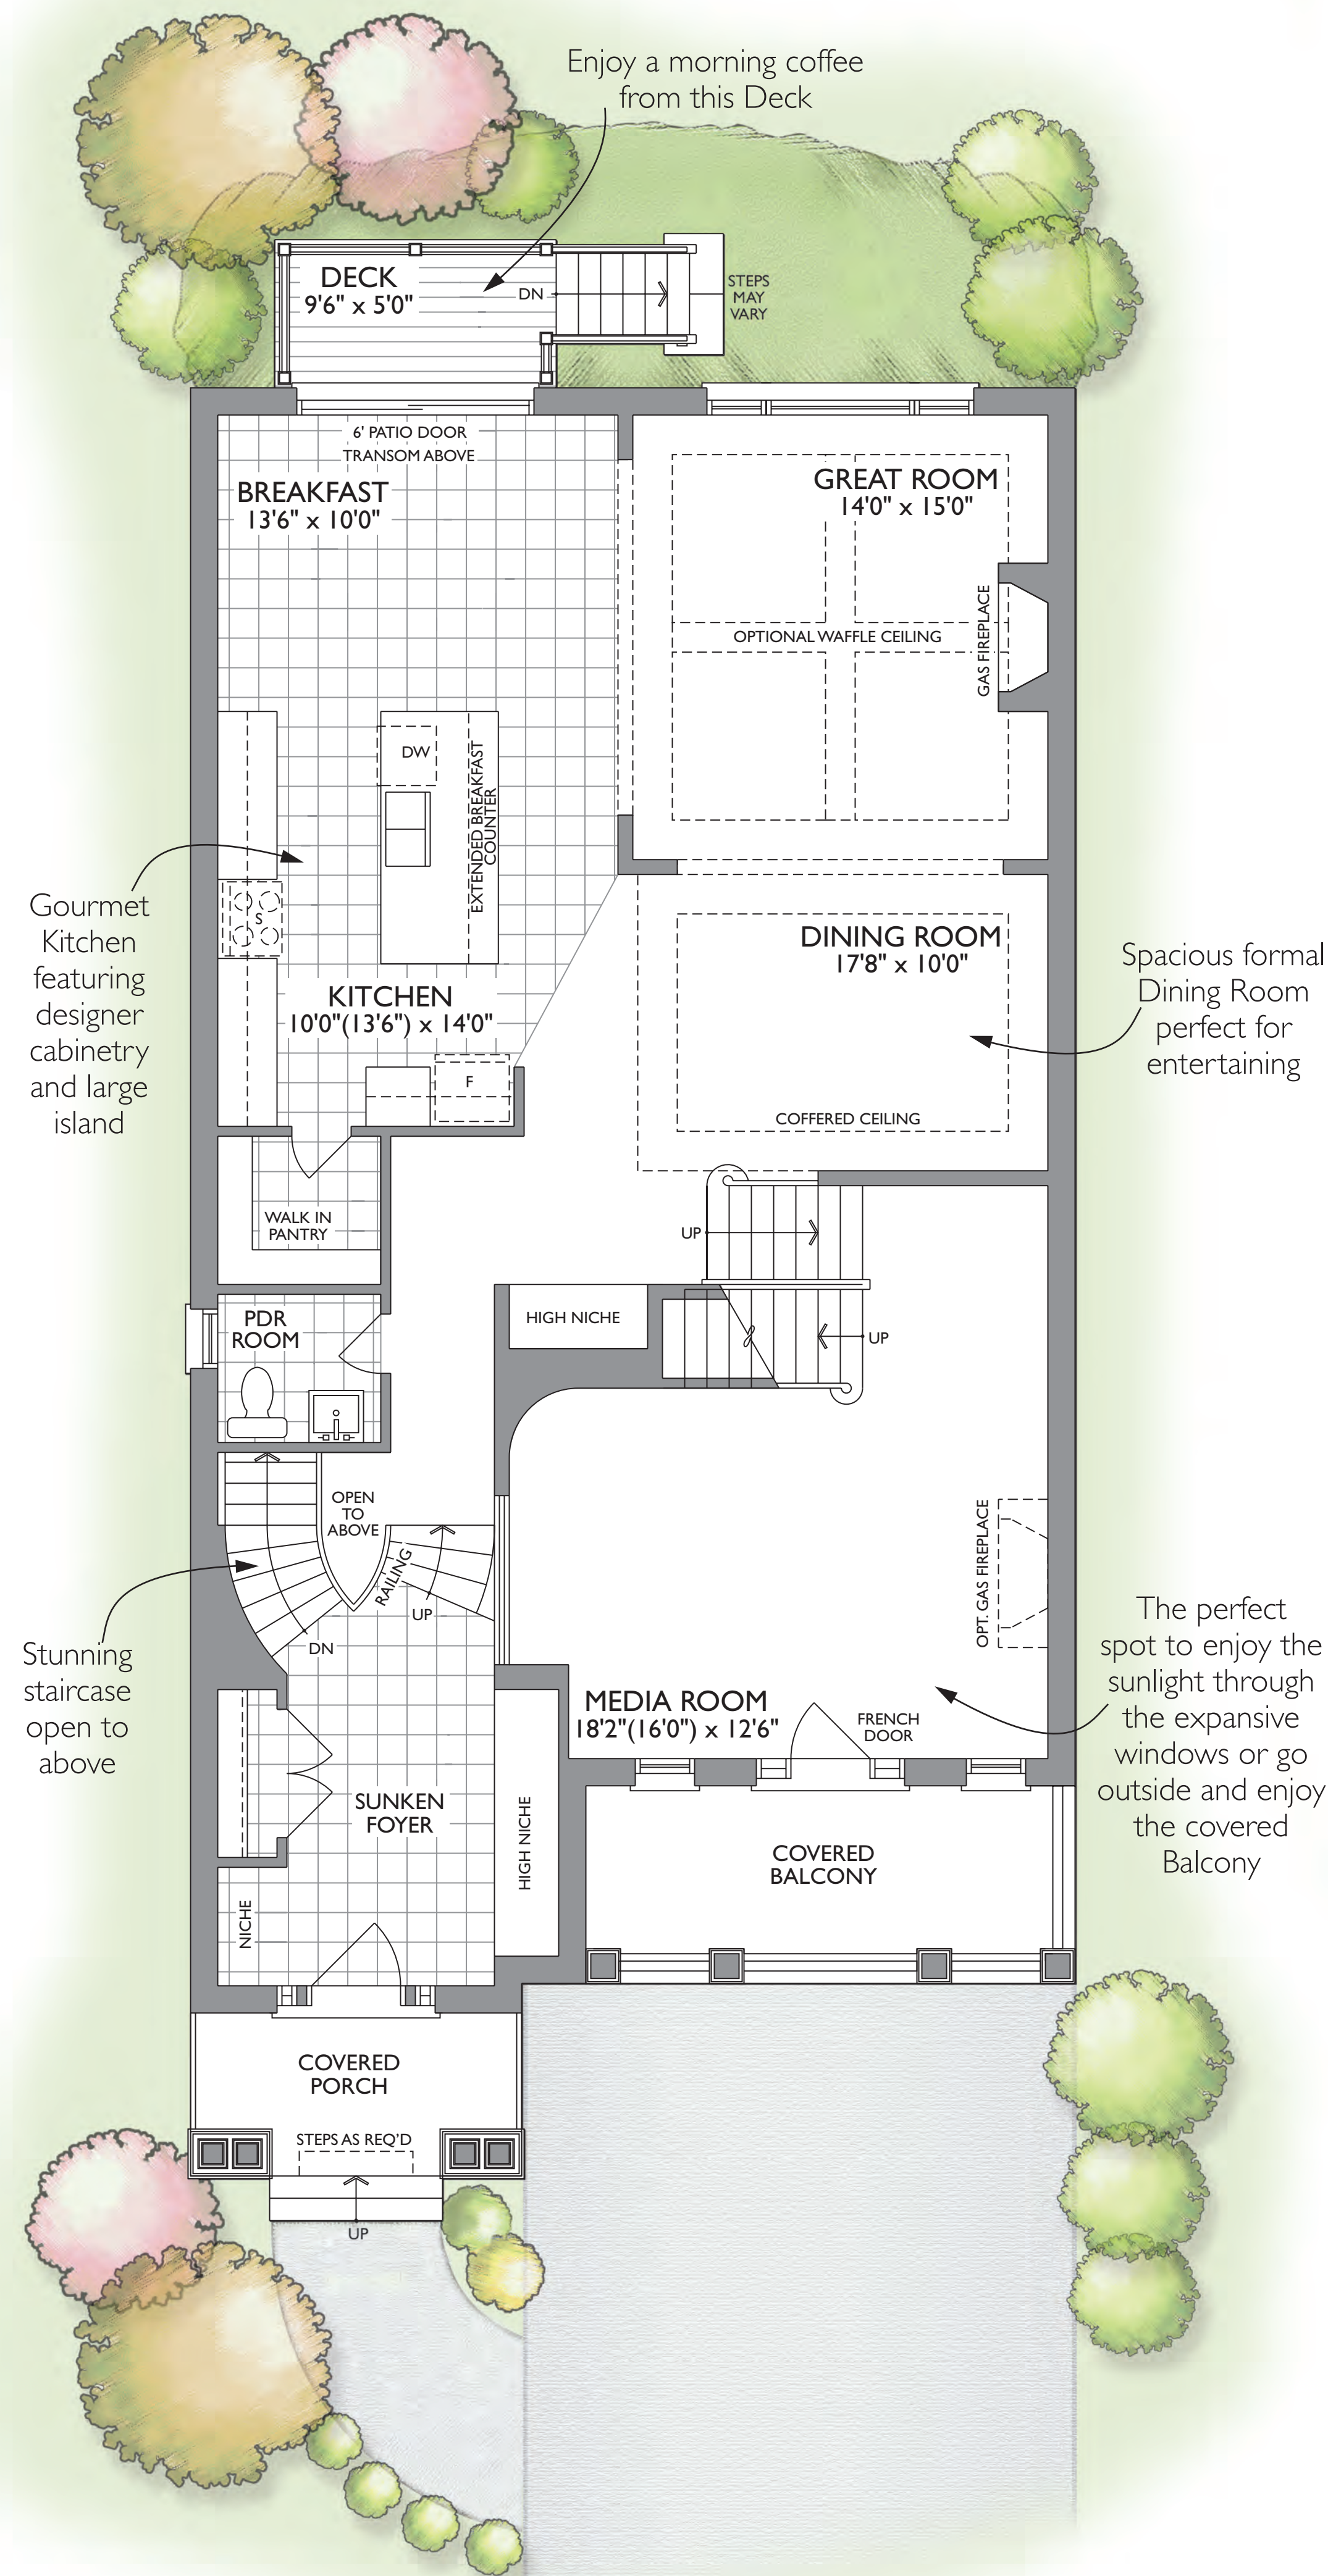

The Mapleton

36' LOT

HEATHWOOD COLLECTION - 2,729 SQUARE FEET

CLASSIC COLLECTION - 3,610 SQUARE FEET

{ Includes 881 square feet of finished Lower Level }

OPTIONAL FINISHED LOWER LEVEL ELEV. A

OPTIONAL FINISHED LOWER LEVEL ELEV. B

GROUND FLOOR ELEV. A

GROUND FLOOR ELEV. B

SECOND FLOOR ELEV. A

SECOND FLOOR ELEV. B

Actual usable space may vary from stated area. Dimensions, specifications and architectural detailing are subject to changes without notice E. & O.E. All renderings and landscape features are artist's concept.