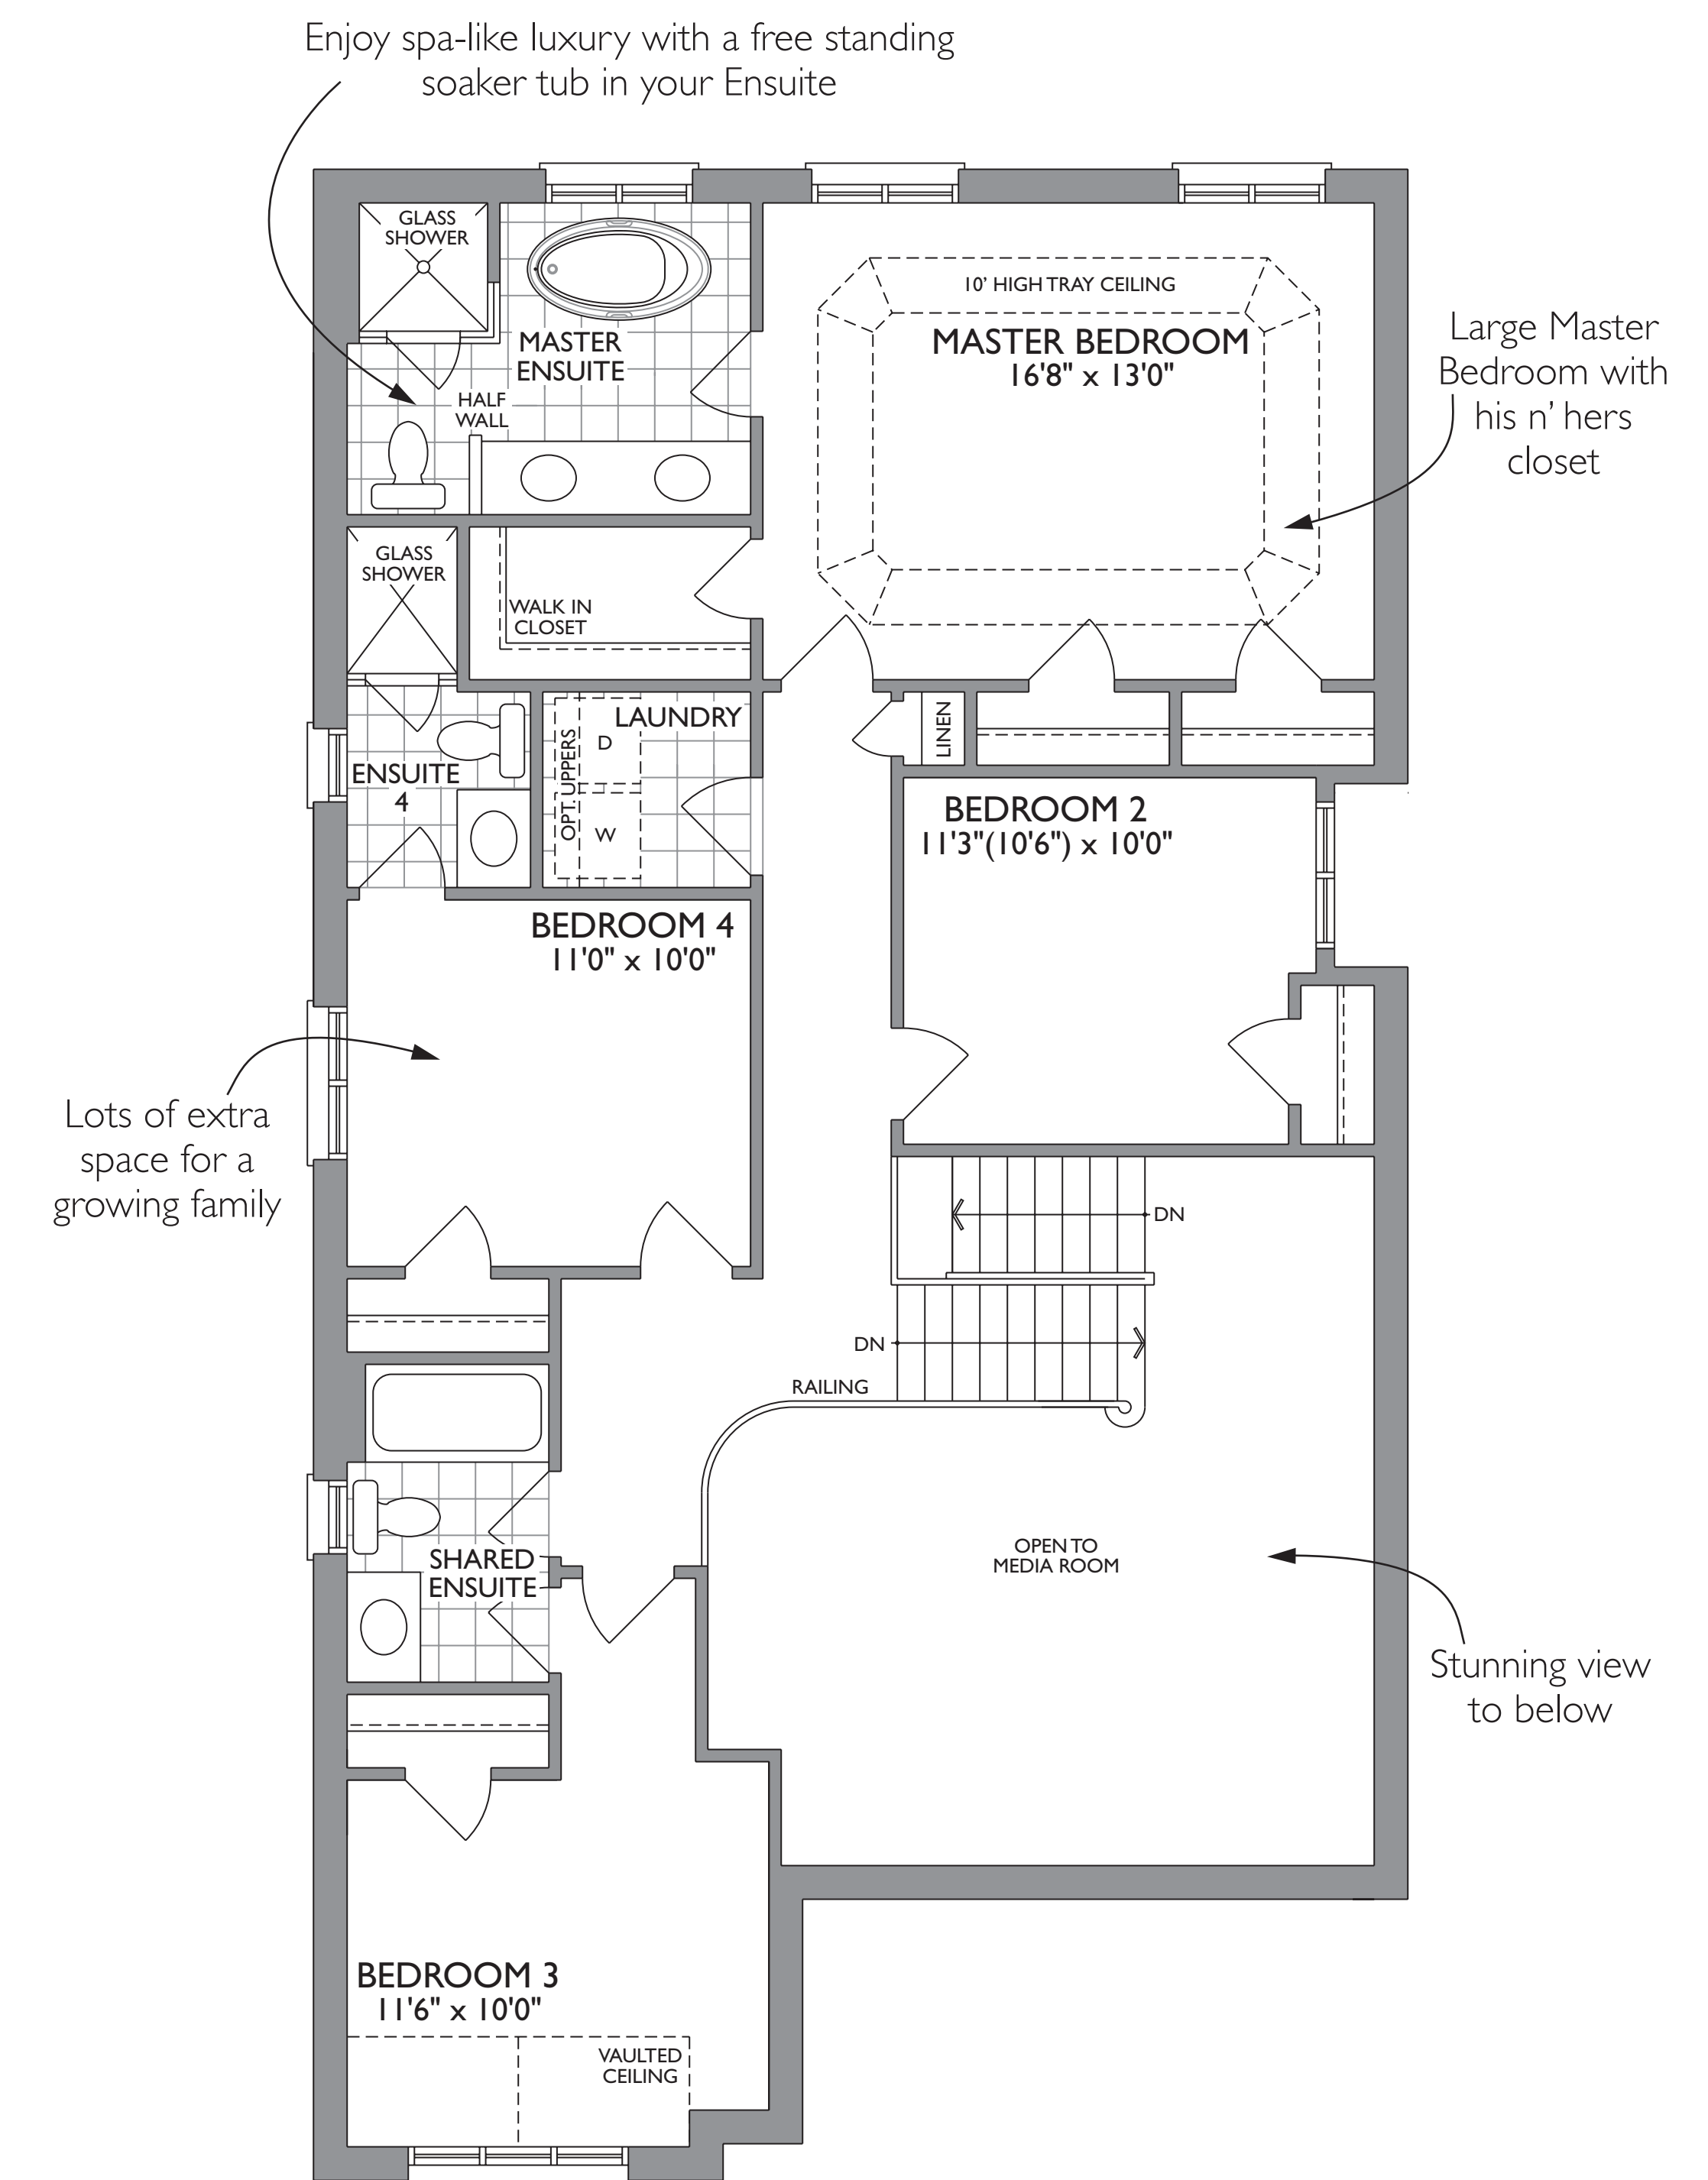

The Mapleton

36' LOT

HEATHWOOD COLLECTION - 2,729 SQUARE FEET

CLASSIC COLLECTION - 3,610 SQUARE FEET

{ Includes 881 square feet of finished Lower Level }

OPTIONAL FINISHED LOWER LEVEL ELEV. A

OPTIONAL FINISHED LOWER LEVEL ELEV. B

GROUND FLOOR ELEV. A

GROUND FLOOR ELEV. B

SECOND FLOOR ELEV. A

SECOND FLOOR ELEV. B

Actual usable space may vary from stated area. Dimensions, specifications and architectural detailing are subject to changes without notice E. & O.E. All renderings and landscape features are artist's concept.