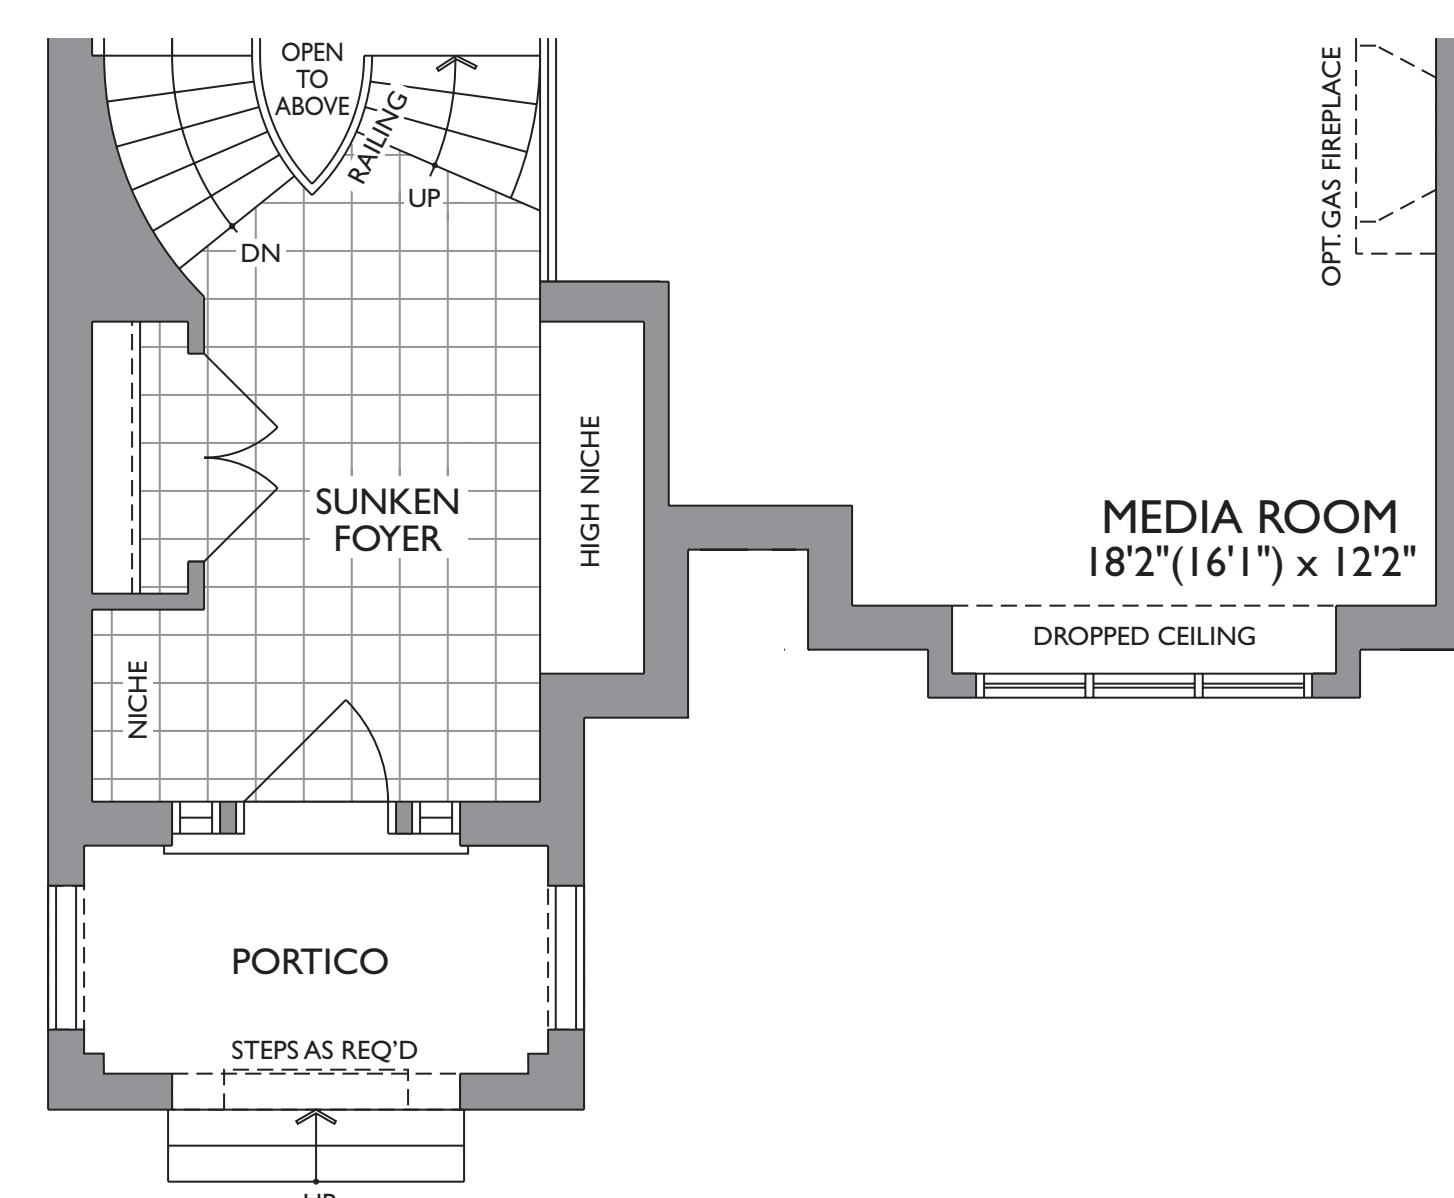

The Mapleton

36' LOT

HEATHWOOD COLLECTION - 2,729 SQUARE FEET

CLASSIC COLLECTION - 3,610 SQUARE FEET

{ Includes 881 square feet of finished Lower Level }

OPTIONAL FINISHED LOWER LEVEL ELEV. A

OPTIONAL FINISHED LOWER LEVEL ELEV. B

GROUND FLOOR ELEV. A

GROUND FLOOR ELEV. B

SECOND FLOOR ELEV. A

SECOND FLOOR ELEV. B

Actual usable space may vary from stated area. Dimensions, specifications and architectural detailing are subject to changes without notice E. & O.E. All renderings and landscape features are artist's concept.