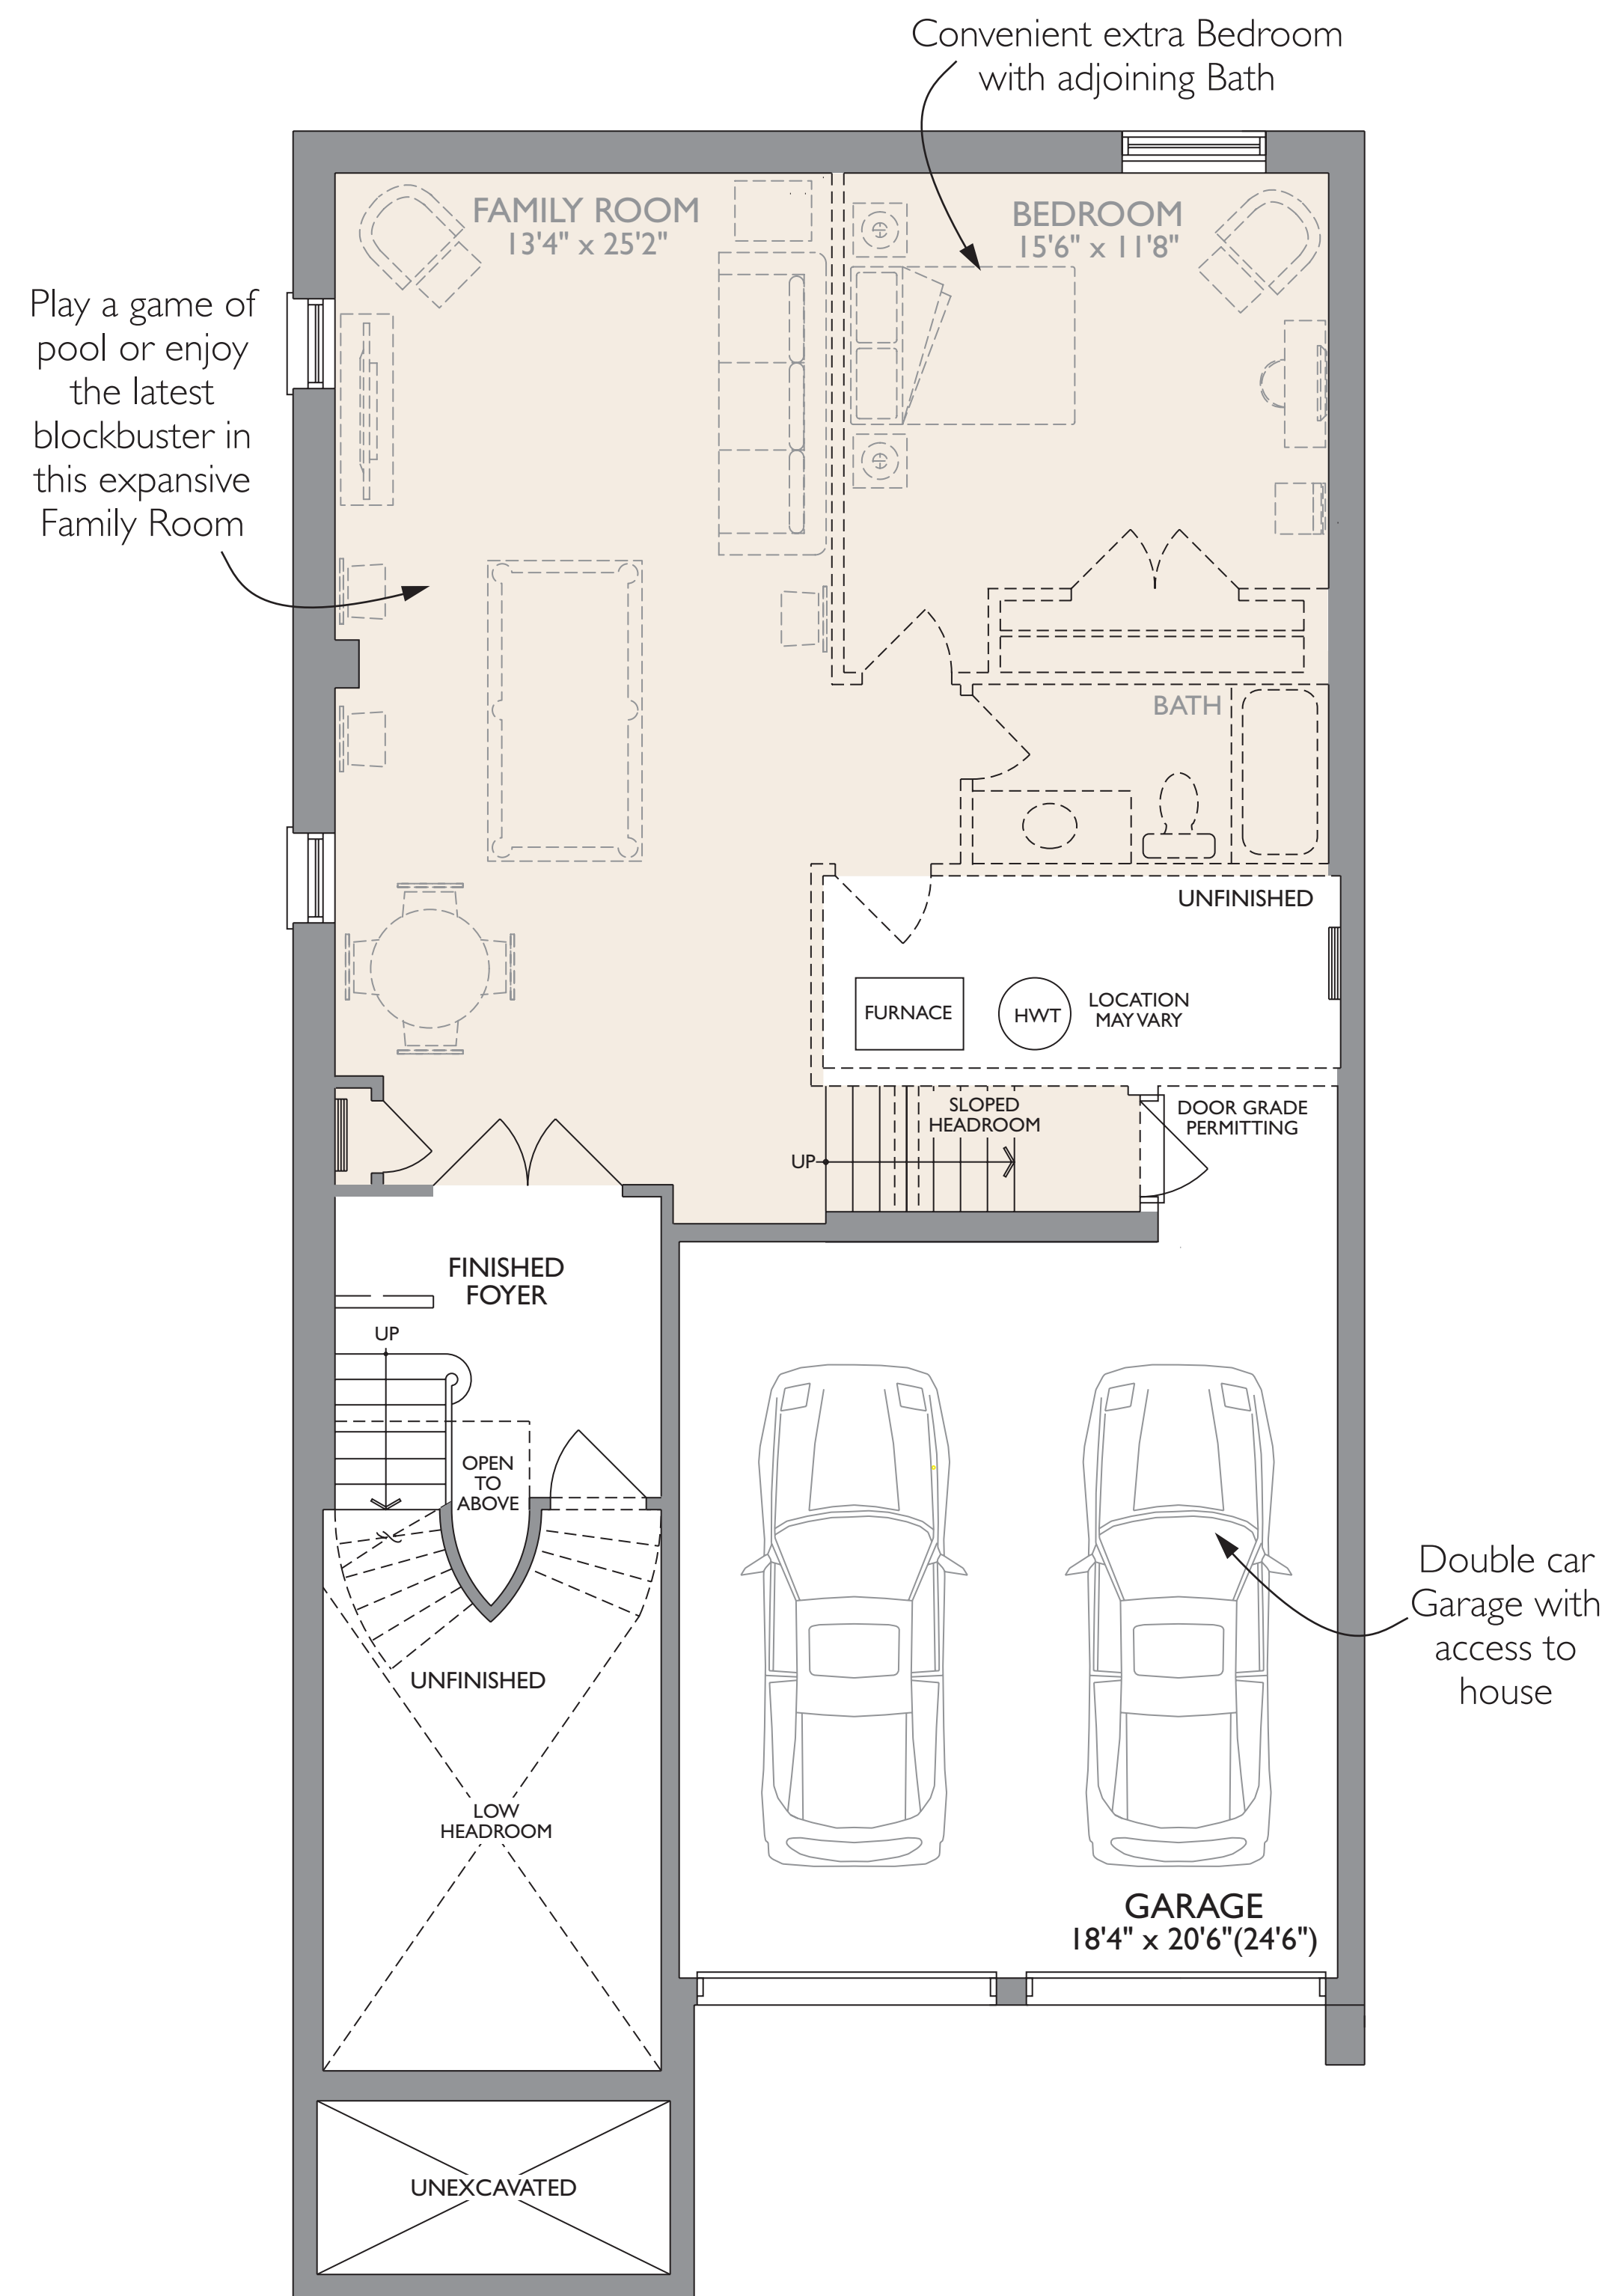

The Mapleton

36' LOT

HEATHWOOD COLLECTION - 2,729 SQUARE FEET

CLASSIC COLLECTION - 3,610 SQUARE FEET

{ Includes 881 square feet of finished Lower Level }

OPTIONAL FINISHED LOWER LEVEL ELEV. A

OPTIONAL FINISHED LOWER LEVEL ELEV. B

GROUND FLOOR ELEV. A

GROUND FLOOR ELEV. B

SECOND FLOOR ELEV. A

SECOND FLOOR ELEV. B

Actual usable space may vary from stated area. Dimensions, specifications and architectural detailing are subject to changes without notice E. & O.E. All renderings and landscape features are artist's concept.