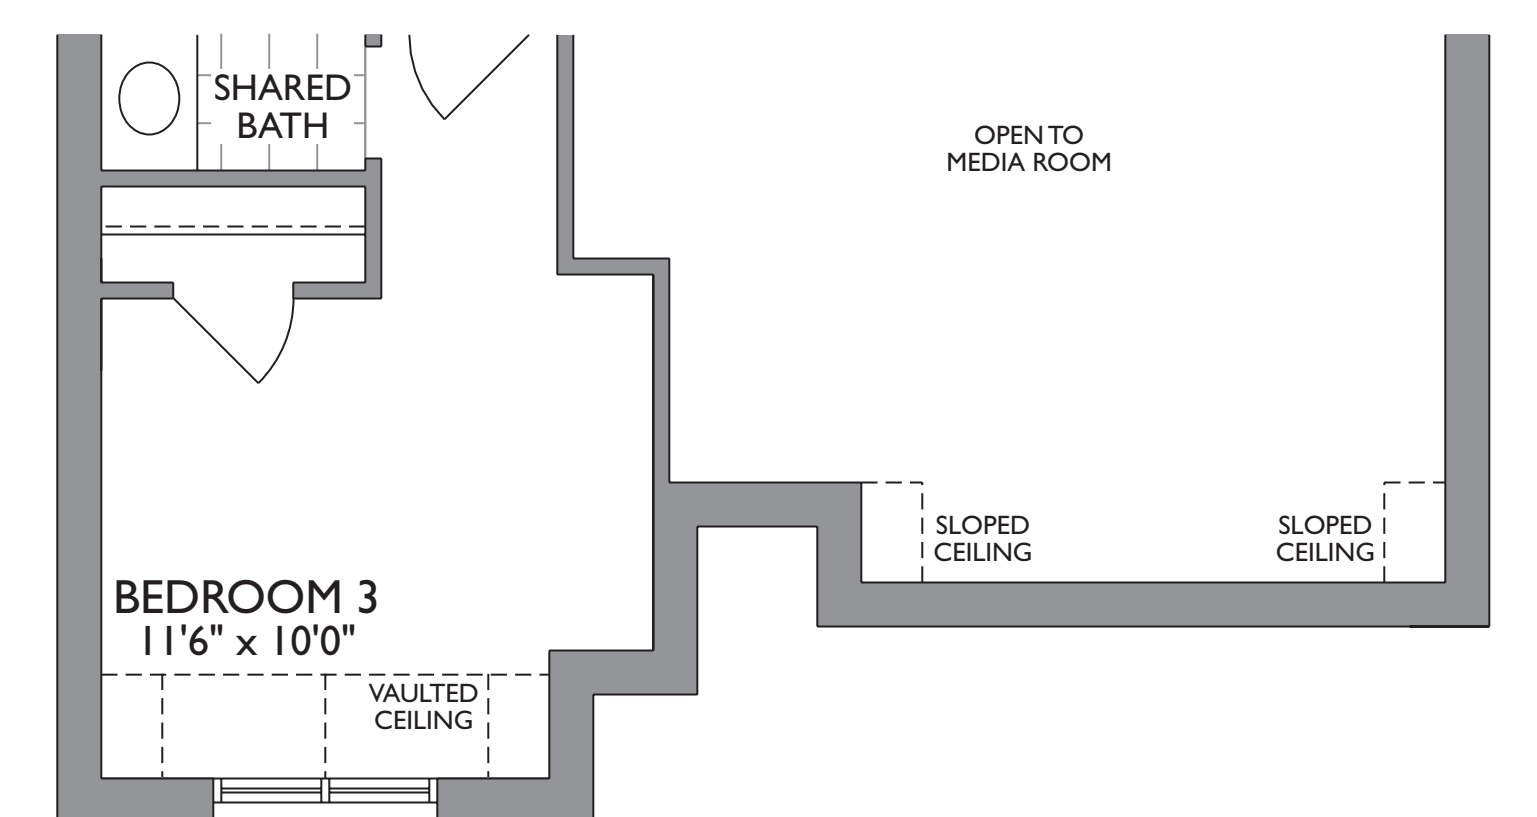

The Mapleton

36' LOT

HEATHWOOD COLLECTION - 2,729 SQUARE FEET

CLASSIC COLLECTION - 3,610 SQUARE FEET

{ Includes 881 square feet of finished Lower Level }

OPTIONAL FINISHED LOWER LEVEL ELEV. A

OPTIONAL FINISHED LOWER LEVEL ELEV. B

GROUND FLOOR ELEV. A

GROUND FLOOR ELEV. B

SECOND FLOOR ELEV. A

SECOND FLOOR ELEV. B

Actual usable space may vary from stated area. Dimensions, specifications and architectural detailing are subject to changes without notice E. & O.E. All renderings and landscape features are artist's concept.