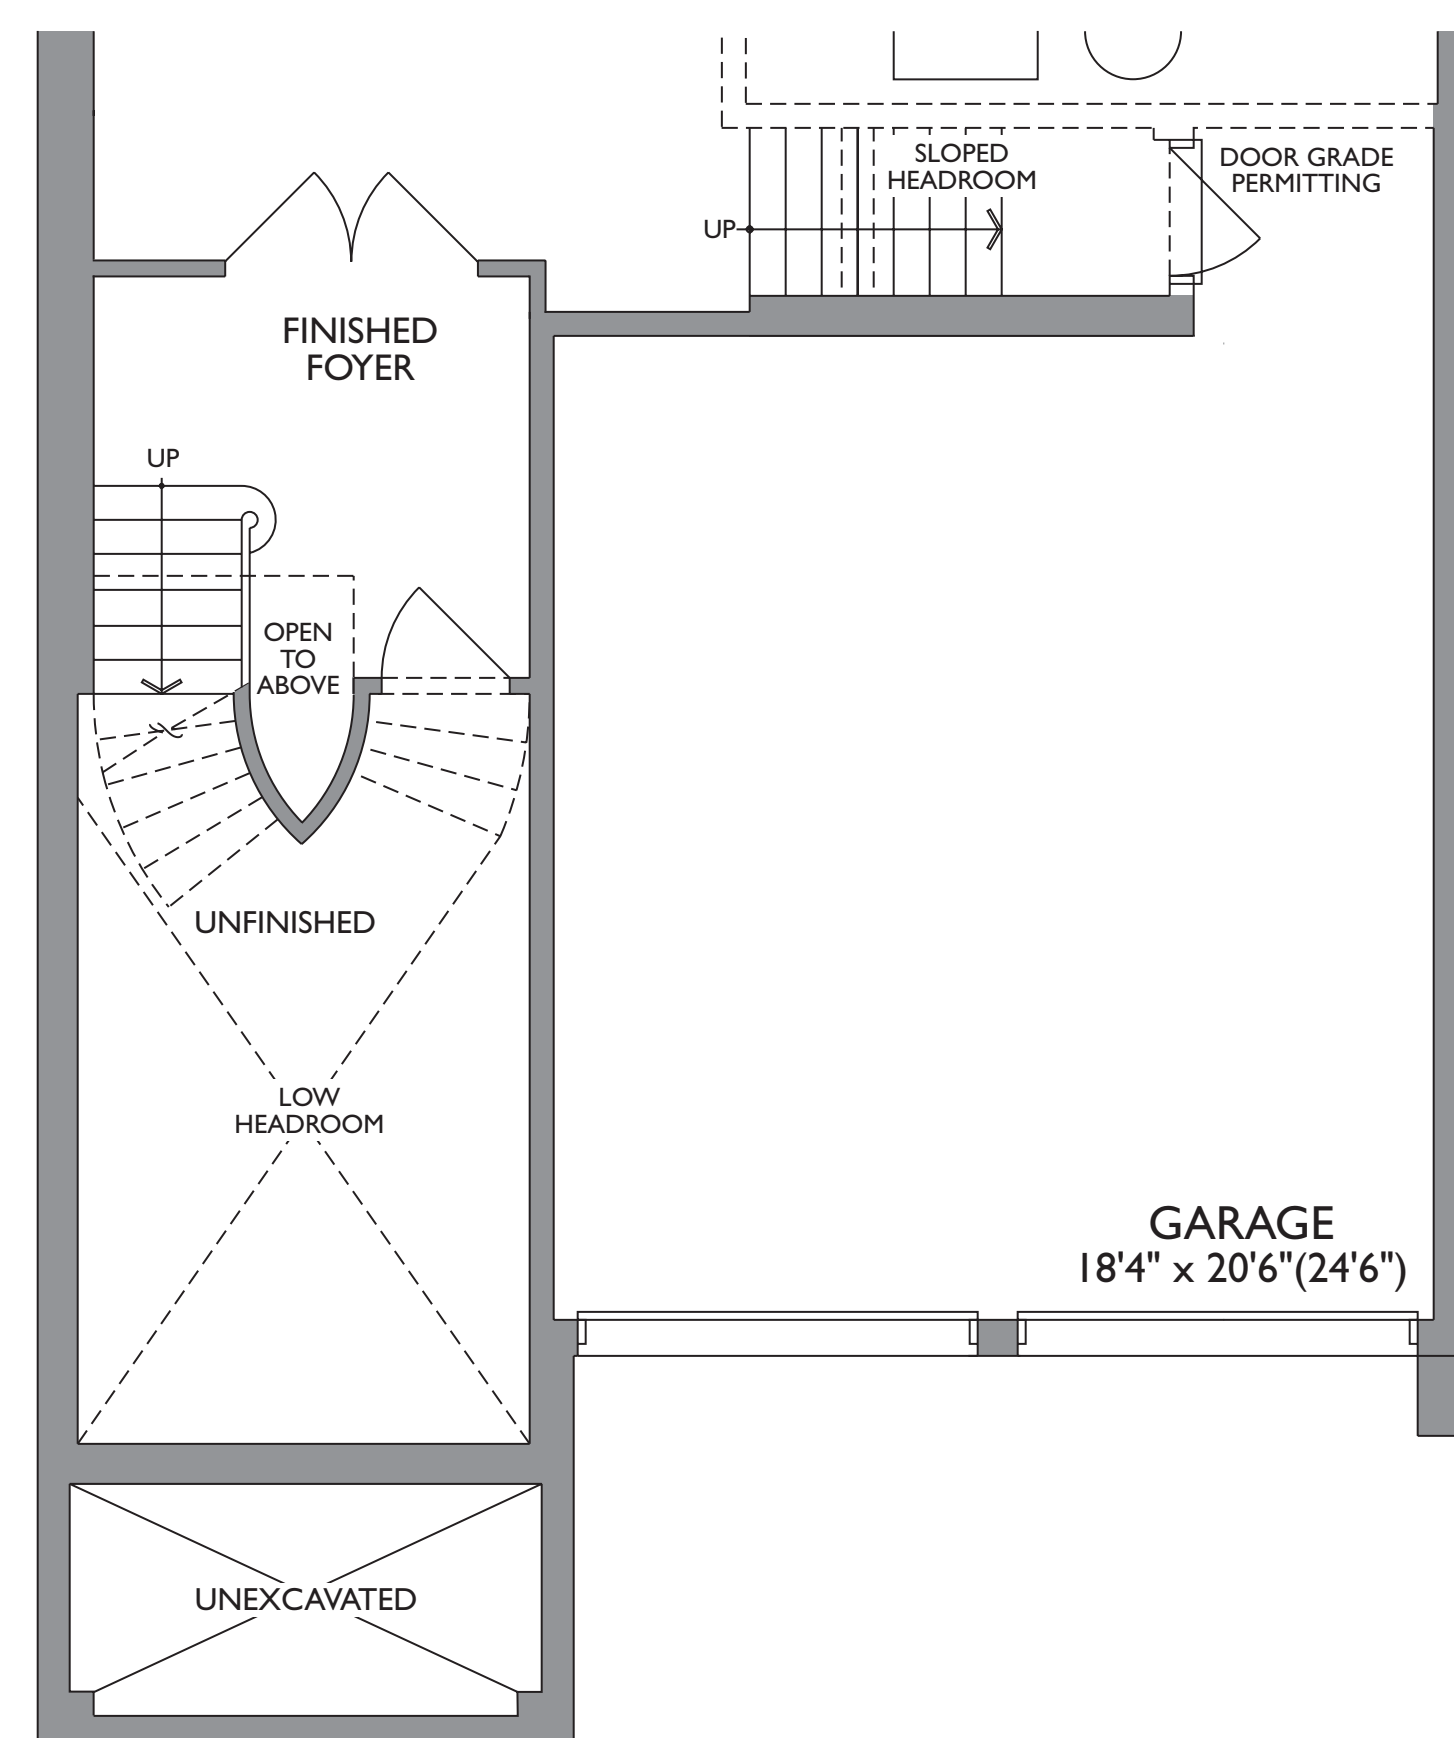

The Mapleton

36' LOT

HEATHWOOD COLLECTION - 2,729 SQUARE FEET

CLASSIC COLLECTION - 3,610 SQUARE FEET

{ Includes 881 square feet of finished Lower Level }

OPTIONAL FINISHED LOWER LEVEL ELEV. A

OPTIONAL FINISHED LOWER LEVEL ELEV. B

GROUND FLOOR ELEV. A

GROUND FLOOR ELEV. B

SECOND FLOOR ELEV. A

SECOND FLOOR ELEV. B

Actual usable space may vary from stated area. Dimensions, specifications and architectural detailing are subject to changes without notice E. & O.E. All renderings and landscape features are artist's concept.