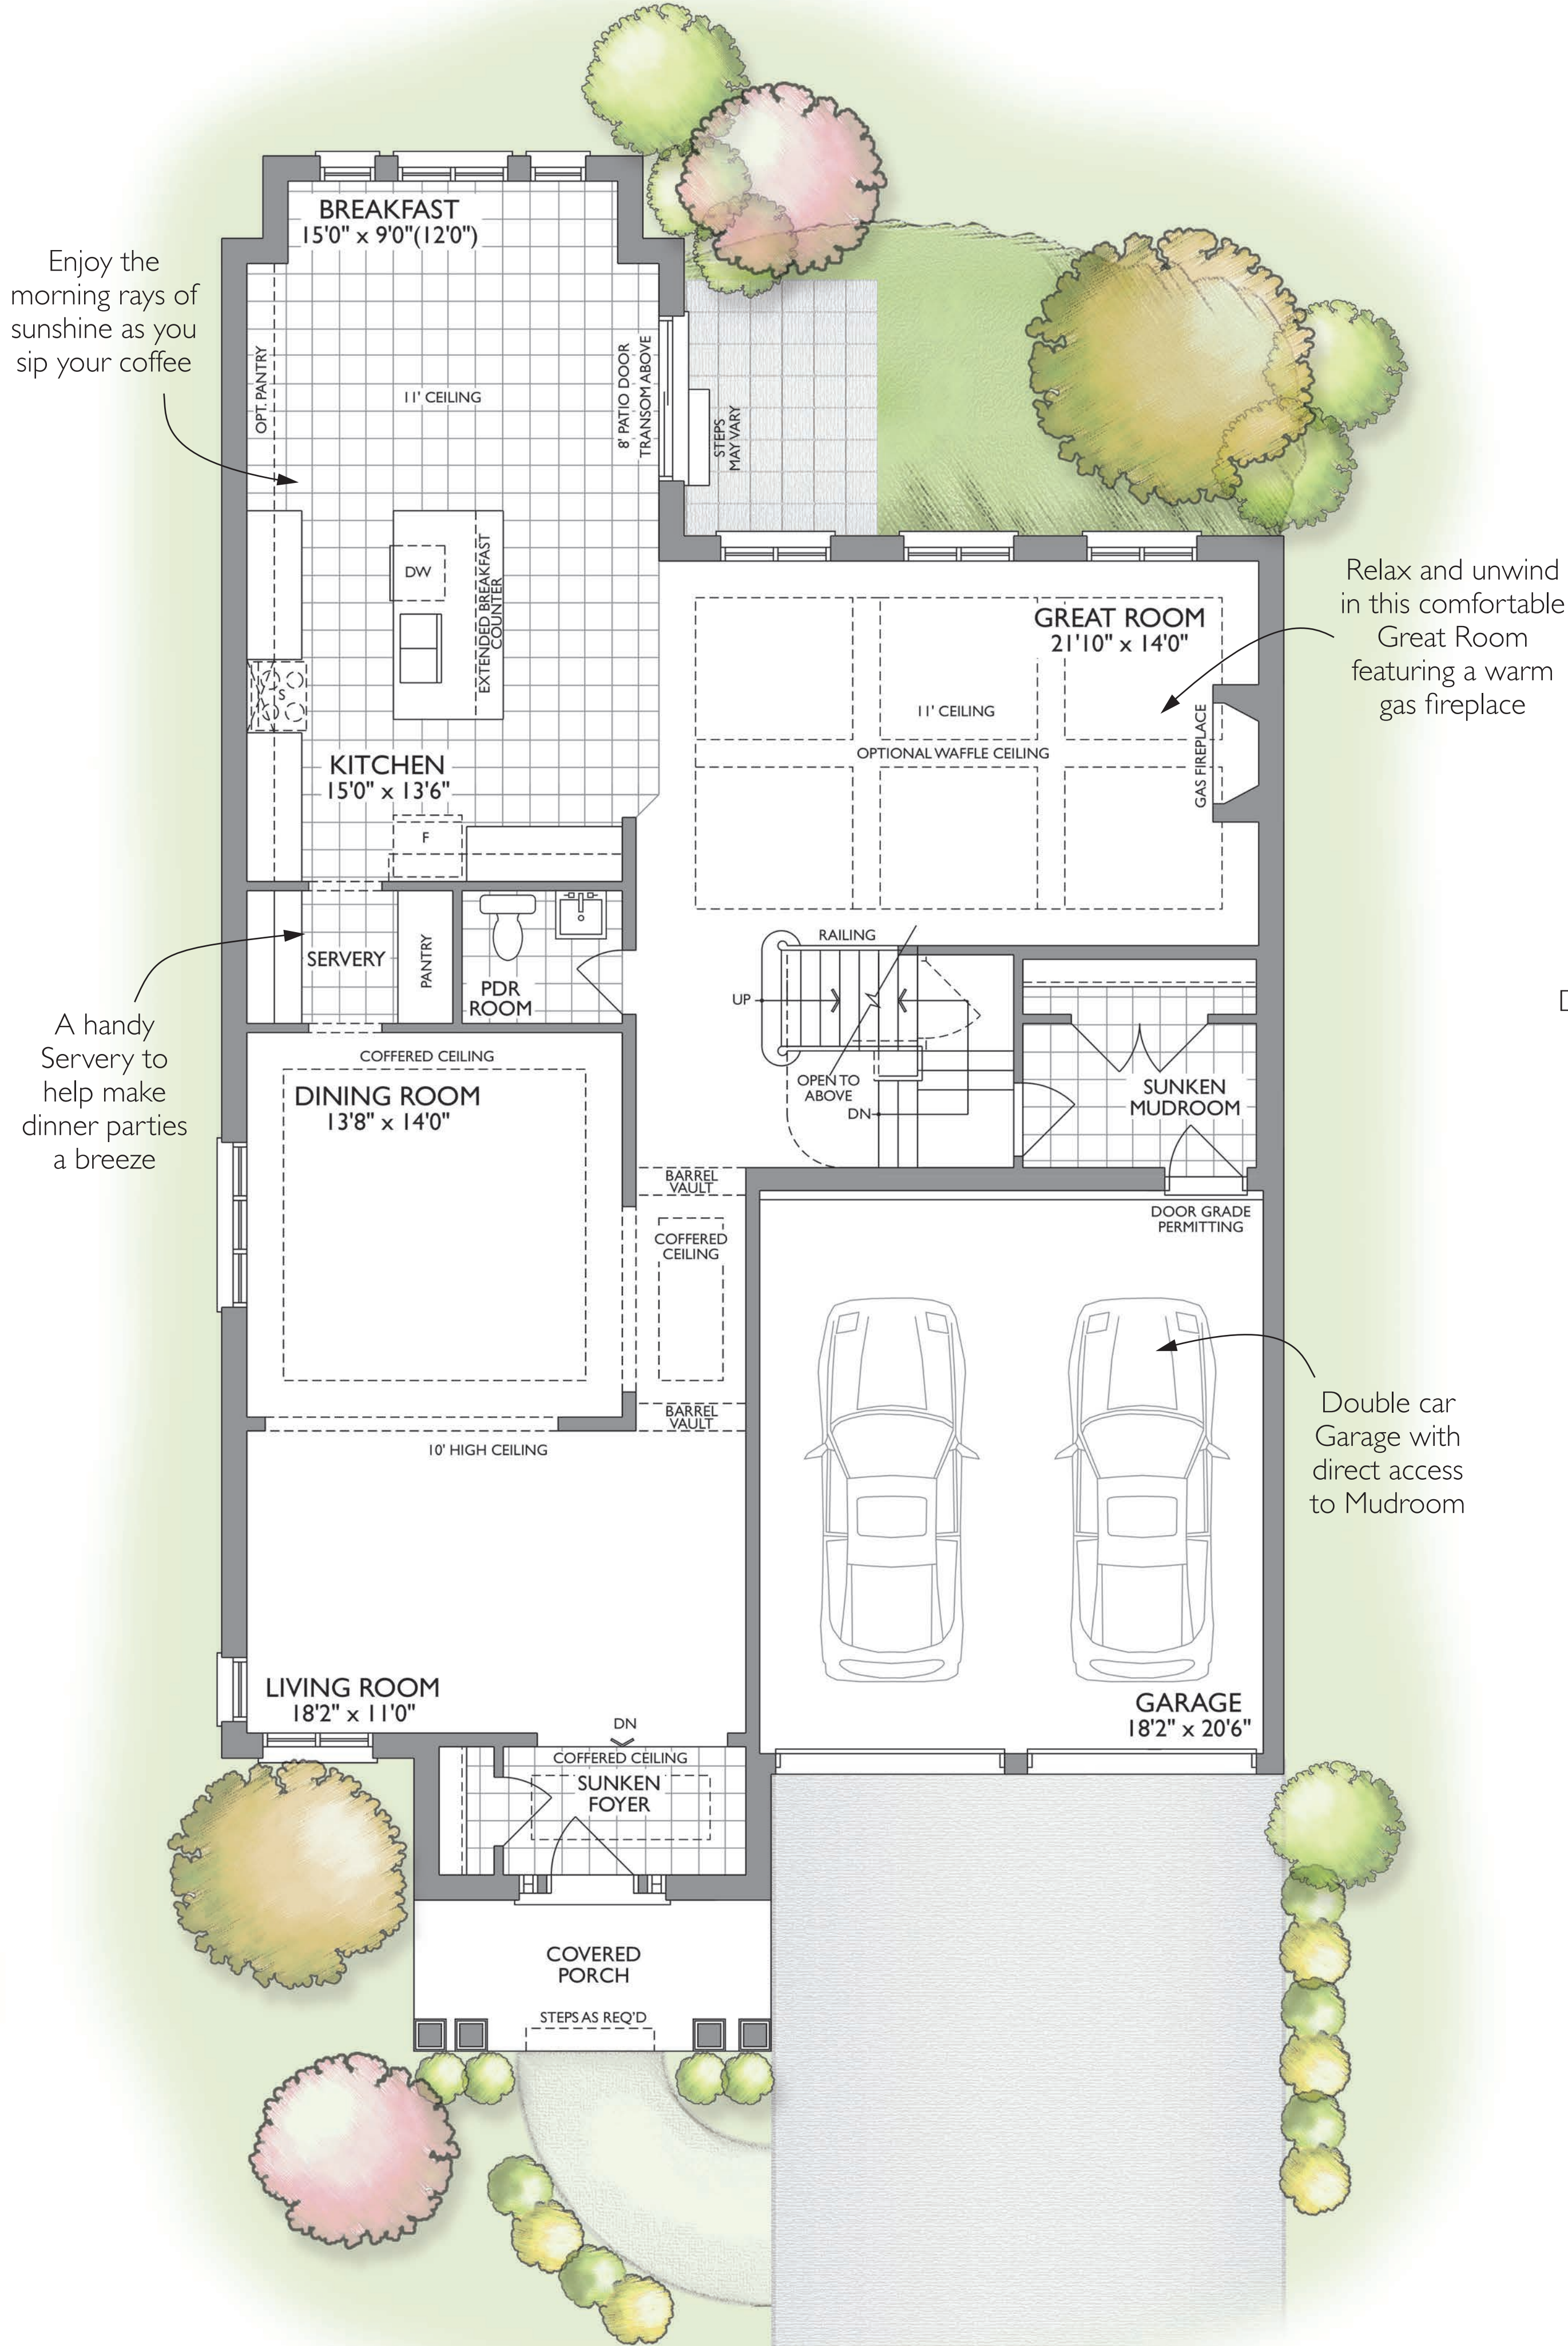

The Cedarsvale

45' LOT

HEATHWOOD COLLECTION - 3,542 SQUARE FEET

CLASSIC COLLECTION - 4,447 SQUARE FEET

{ Includes 905 square feet of finished Lower Level }

Wow! What an incredible space for hanging out with the family

Extra Bedroom with 3 piece Bath for guests

Tons of extra storage space

Enjoy the morning rays of sunshine as you sip your coffee

A handy Servery to help make dinner parties a breeze

Relax and unwind in this comfortable Great Room featuring a warm gas fireplace

Double car Garage with direct access to Mudroom

Enjoy some "me-time" in this stunning Master Bedroom complete with furniture niche for your treasured furniture pieces

Master Ensuite with large glass shower and luxurious soaker tub

A much needed shoe closet for all the ladies

Second floor Laundry with large linen closet

Your dream Dressing Room

Large extra Bedrooms, each with extensive closet space

GROUND FLOOR ELEV. B

SECOND FLOOR ELEV. B