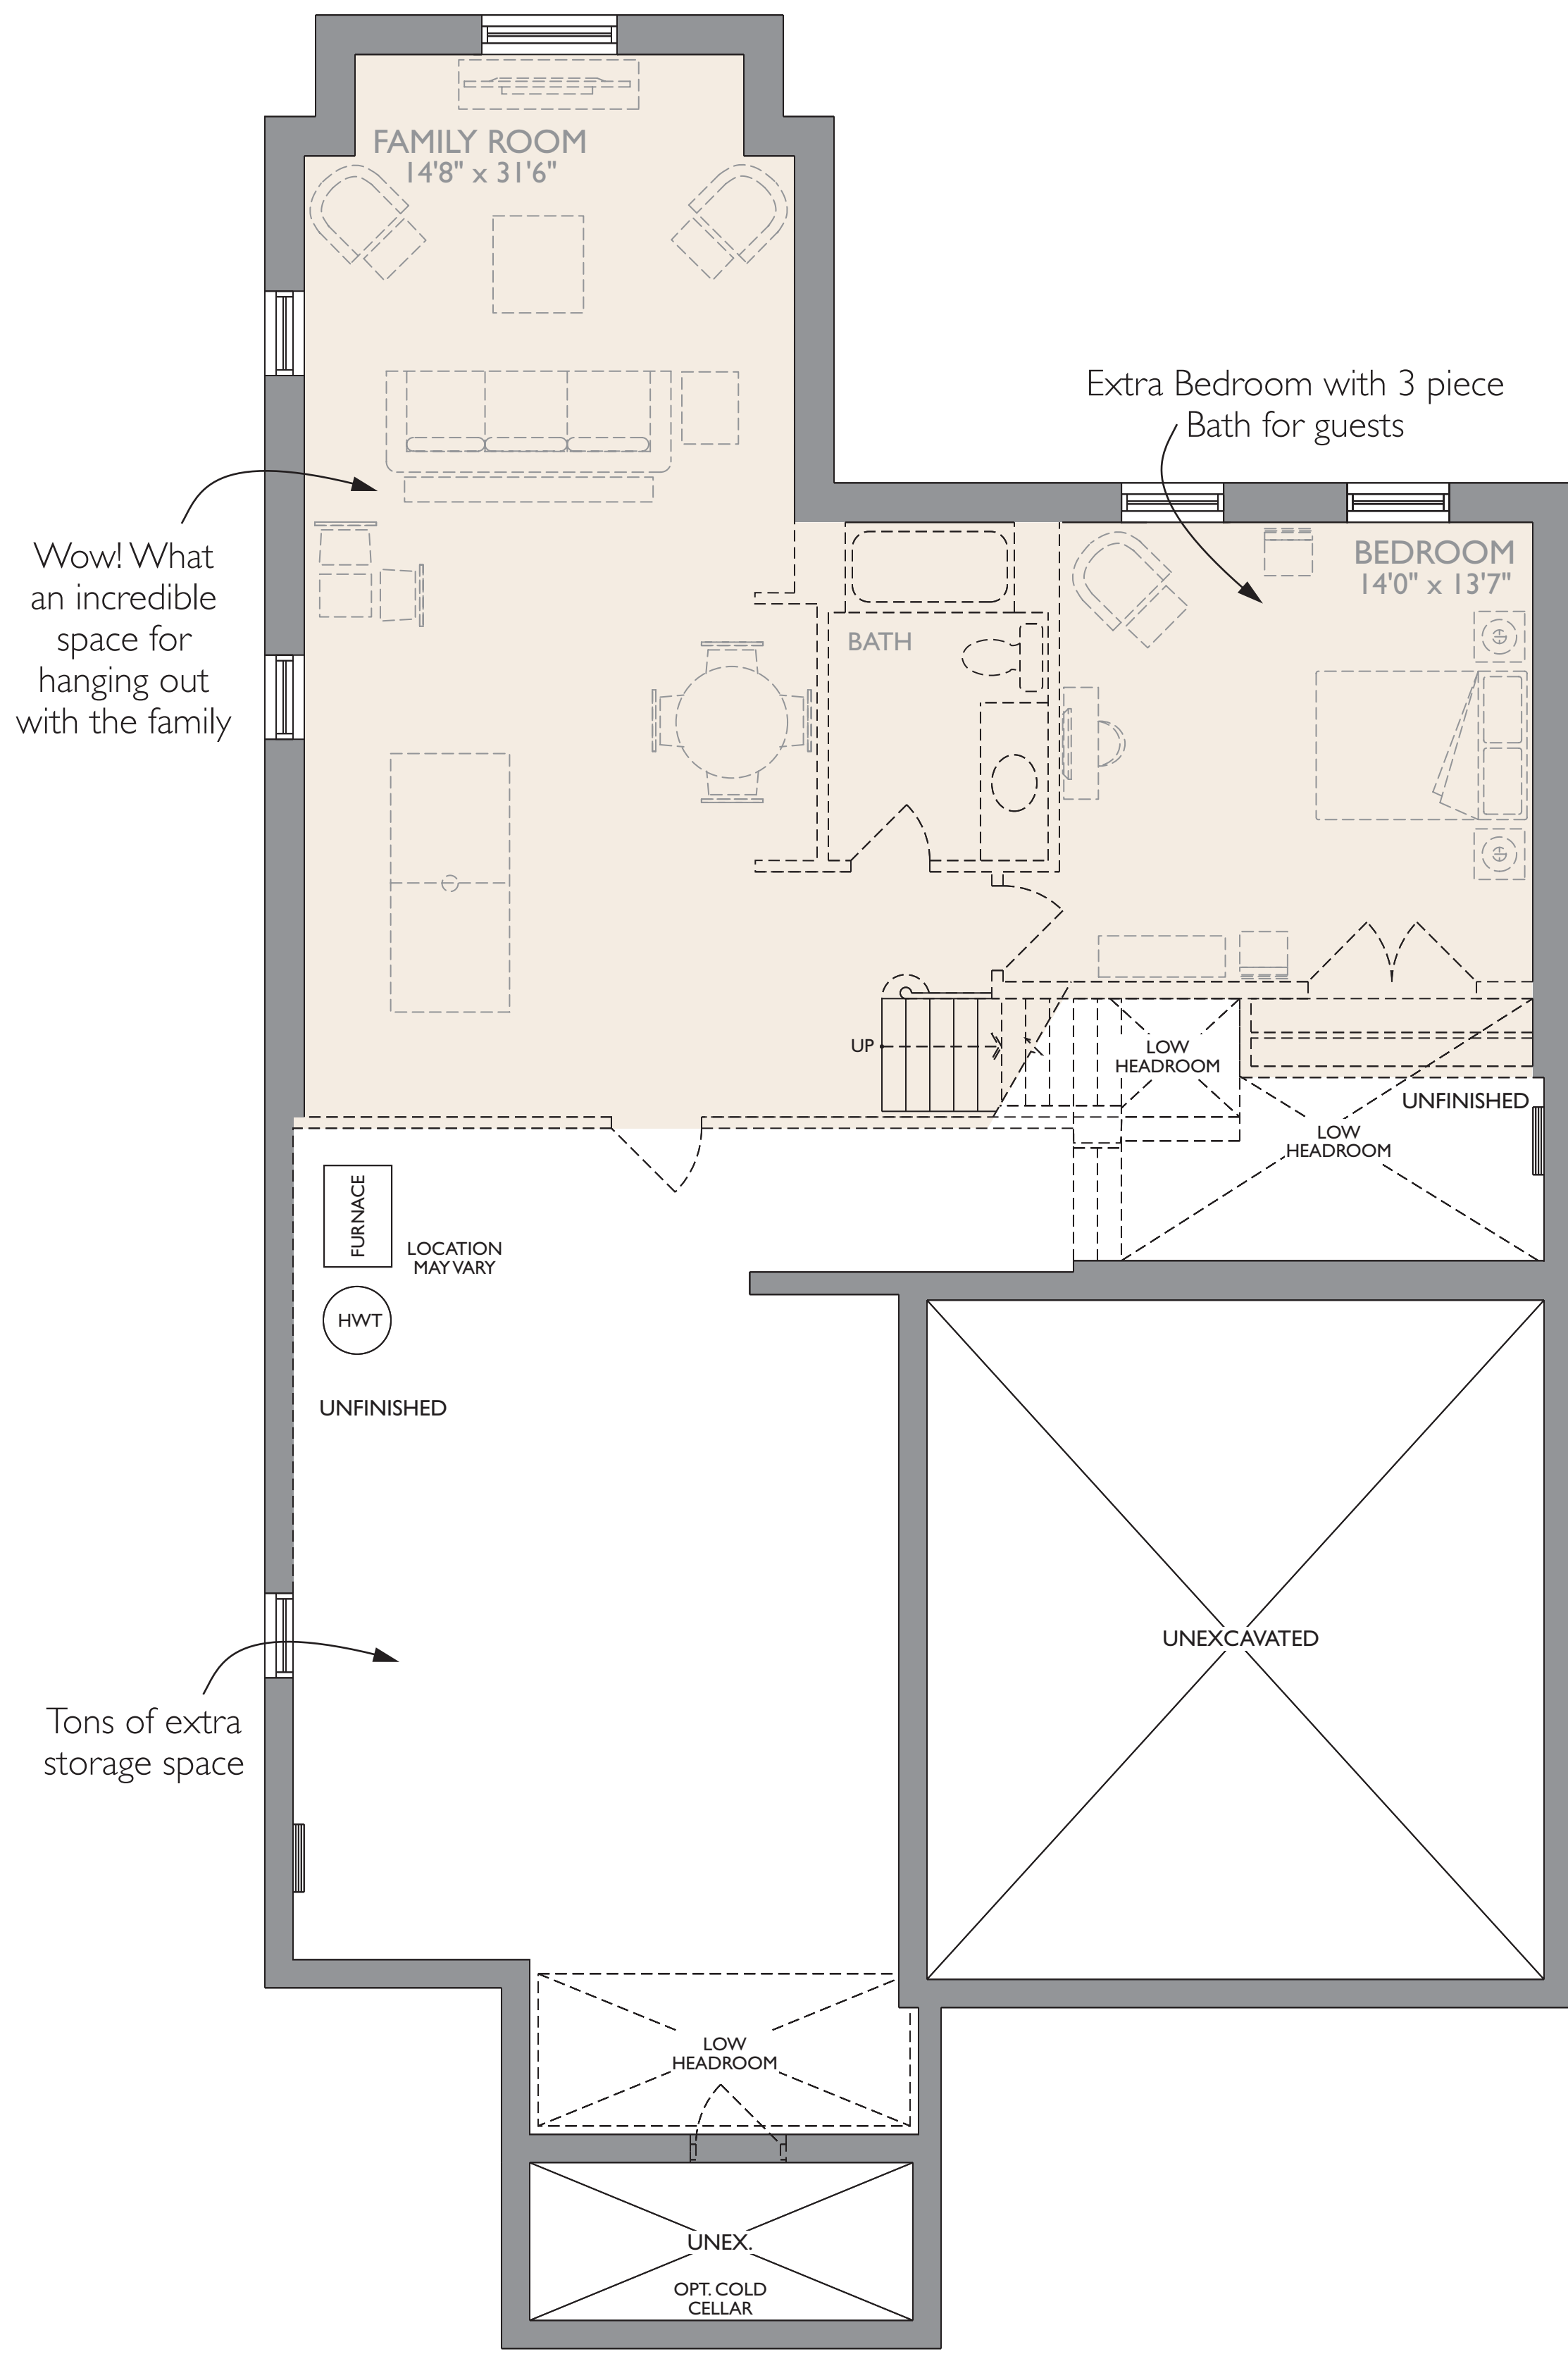

The Cedarsvale

45' LOT

HEATHWOOD COLLECTION - 3,542 SQUARE FEET

CLASSIC COLLECTION - 4,447 SQUARE FEET

{ Includes 905 square feet of finished Lower Level }

Wow! What an incredible space for hanging out with the family

Extra Bedroom with 3 piece Bath for guests

Tons of extra storage space

Enjoy the morning rays of sunshine as you sip your coffee

A handy Servery to help make dinner parties a breeze

Relax and unwind in this comfortable Great Room featuring a warm gas fireplace

Double car Garage with direct access to Mudroom

Enjoy some "me-time" in this stunning Master Bedroom complete with furniture niche for your treasured furniture pieces

Master Ensuite with large glass shower and luxurious soaker tub

A much needed shoe closet for all the ladies

Second floor Laundry with large linen closet

Your dream Dressing Room

Large extra Bedrooms, each with extensive closet space

GROUND FLOOR ELEV. B

SECOND FLOOR ELEV. B