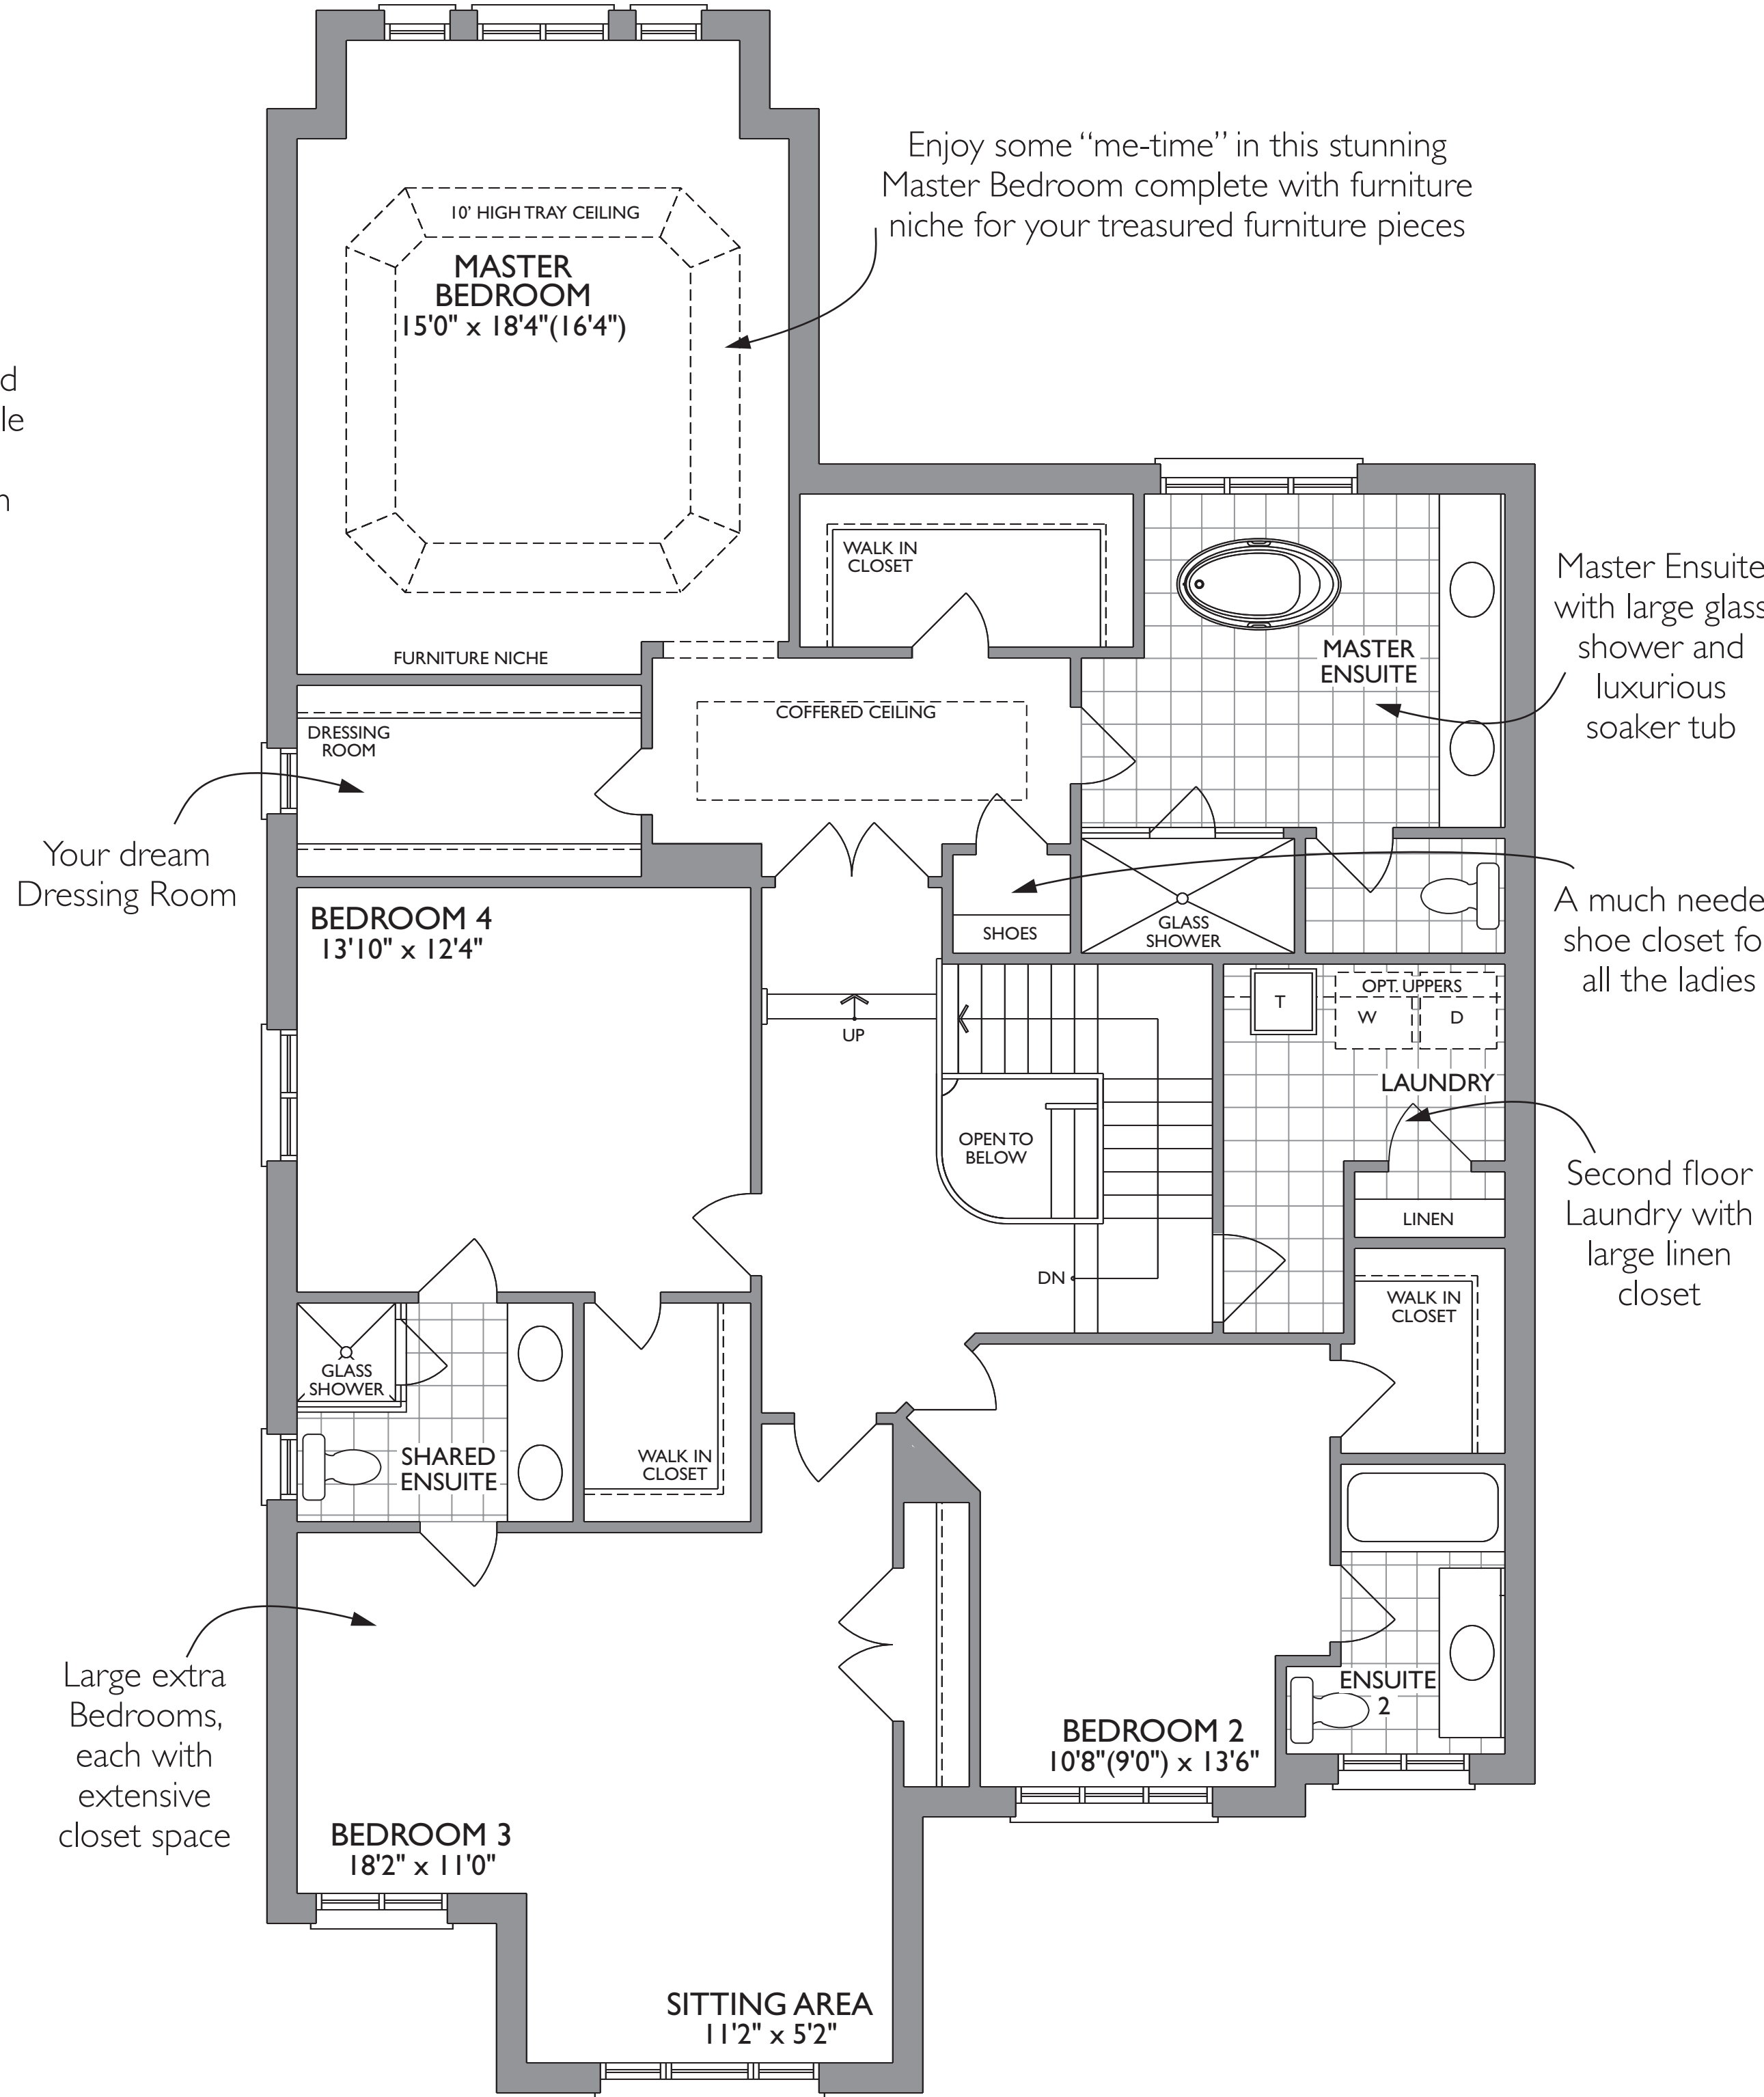

The Cedarsvale

45' LOT

HEATHWOOD COLLECTION - 3,542 SQUARE FEET

CLASSIC COLLECTION - 4,447 SQUARE FEET

{ Includes 905 square feet of finished Lower Level }

Wow! What an incredible space for hanging out with the family

Extra Bedroom with 3 piece Bath for guests

Tons of extra storage space

Enjoy the morning rays of sunshine as you sip your coffee

A handy Servery to help make dinner parties a breeze

Relax and unwind in this comfortable Great Room featuring a warm gas fireplace

Double car Garage with direct access to Mudroom

Enjoy some "me-time" in this stunning Master Bedroom complete with furniture niche for your treasured furniture pieces

Master Ensuite with large glass shower and luxurious soaker tub

A much needed shoe closet for all the ladies

Second floor Laundry with large linen closet

Your dream Dressing Room

Large extra Bedrooms, each with extensive closet space

GROUND FLOOR ELEV. B

SECOND FLOOR ELEV. B