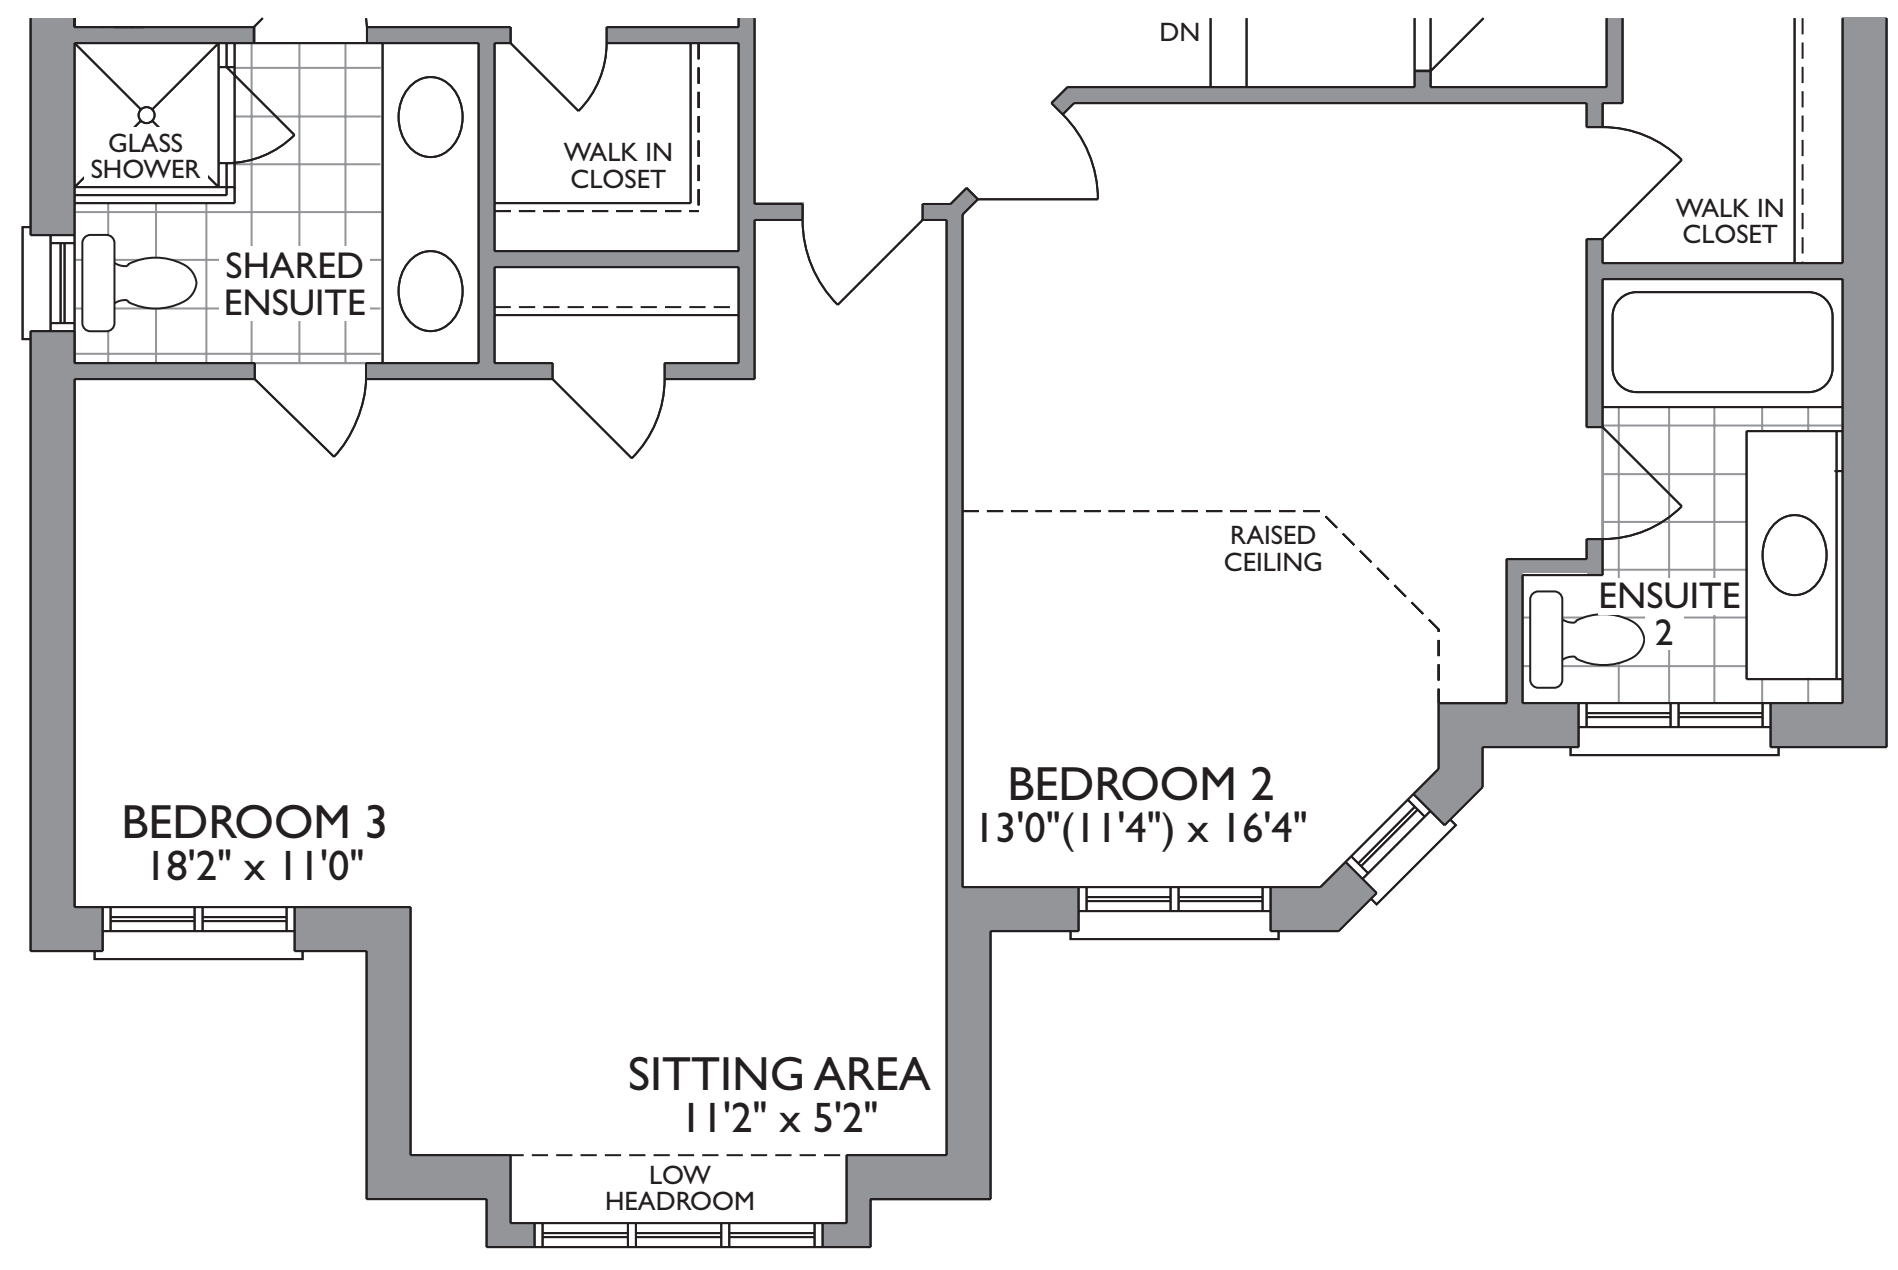

Extra Bedroom with 3 piece Bath for guests

Tons of extra storage space

Enjoy the morning rays of sunshine as you sip your coffee

A handy Servery to help make dinner parties a breeze

Relax and unwind in this comfortable Great Room featuring a warm gas fireplace

Double car Garage with direct access to Mudroom

Enjoy some "me-time" in this stunning Master Bedroom complete with furniture niche for your treasured furniture pieces

Master Ensuite with large glass shower and luxurious soaker tub

A much needed shoe closet for all the ladies

Second floor Laundry with large linen closet

Your dream Dressing Room

Large extra Bedrooms, each with extensive closet space

GROUND FLOOR ELEV. B

SECOND FLOOR ELEV. B

Actual usable space may vary from stated area. Dimensions, specifications and architectural detailing are subject to changes without notice E. & O.E. All renderings and landscape features are artist's concept.