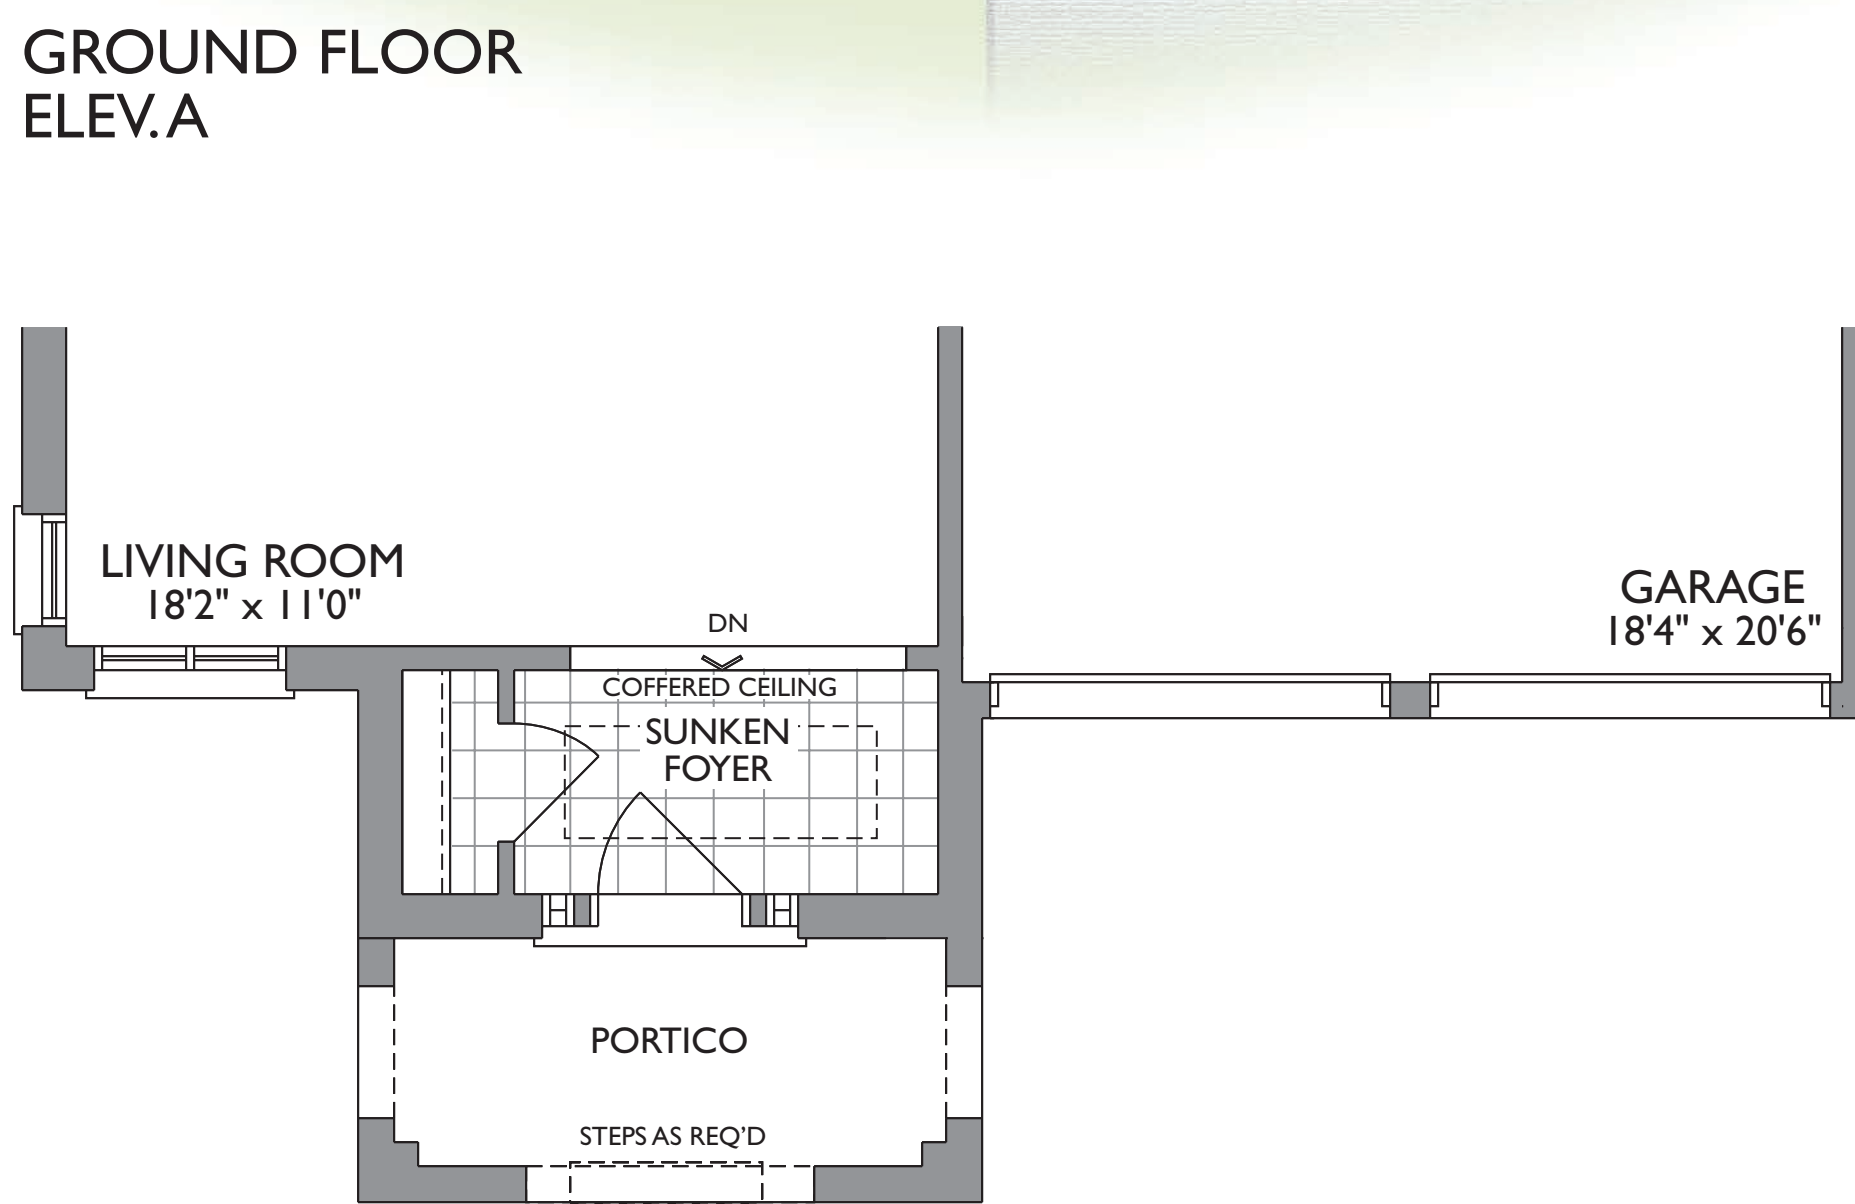

The Cedarsvale

45' LOT

HEATHWOOD COLLECTION - 3,542 SQUARE FEET

CLASSIC COLLECTION - 4,447 SQUARE FEET

{ Includes 905 square feet of finished Lower Level }

Wow! What an incredible space for hanging out with the family

Double car Garage with direct access to Mudroom

Enjoy some "me-time" in this stunning Master Bedroom complete with furniture niche for your treasured furniture pieces

Master Ensuite with large glass shower and luxurious soaker tub

A much needed shoe closet for all the ladies

Second floor Laundry with large linen closet

Your dream Dressing Room

Large extra Bedrooms, each with extensive closet space

GROUND FLOOR ELEV. B

SECOND FLOOR ELEV. B

Actual usable space may vary from stated area. Dimensions, specifications and architectural detailing are subject to changes without notice E. & O.E. All renderings and landscape features are artist's concept.