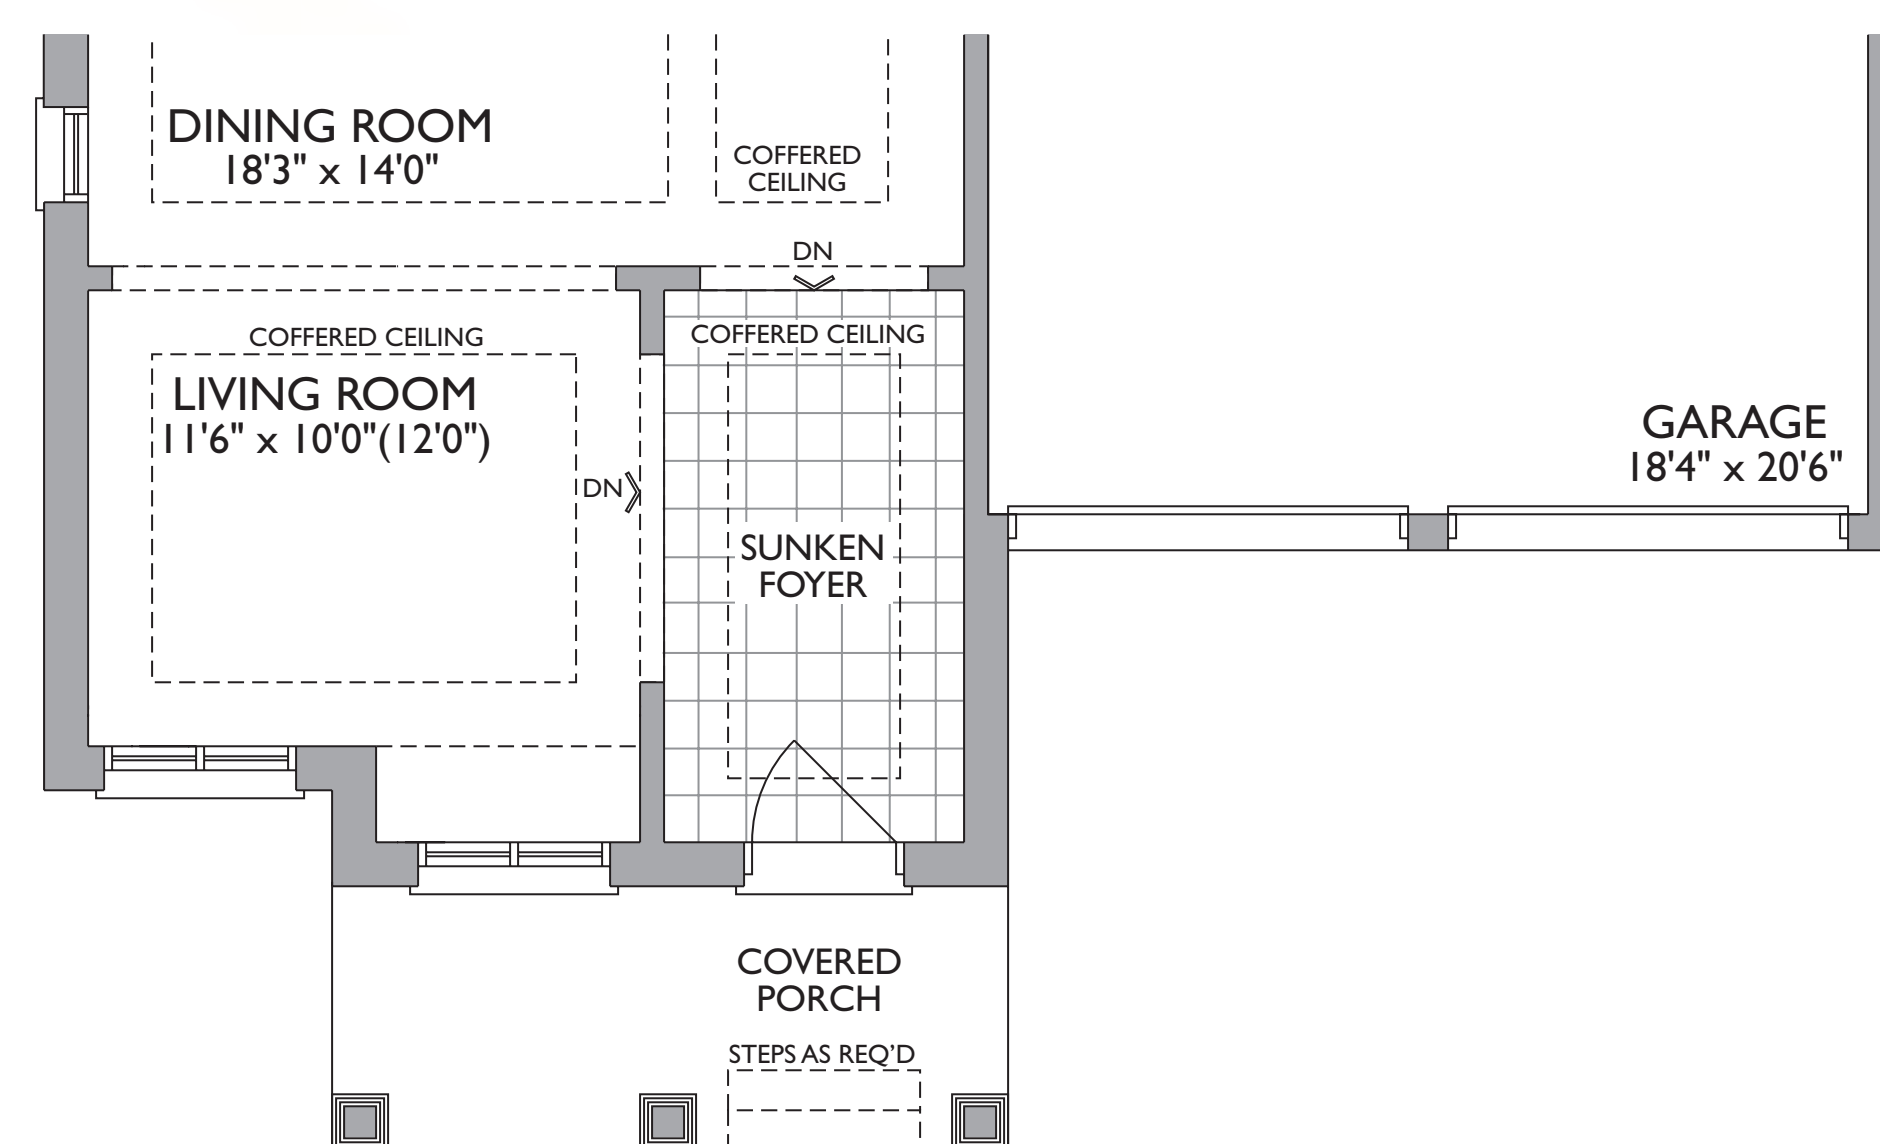

# The Beechfield

45' LOT

HEATHWOOD COLLECTION - 3,611 SQUARE FEET

CLASSIC COLLECTION - 4,485 SQUARE FEET

{ Includes 874 square feet of finished Lower Level }

LOWER LEVEL ELEV. A

LOWER LEVEL ELEV. B

GROUND FLOOR ELEV. A

GROUND FLOOR ELEV. B

SECOND FLOOR ELEV. A

SECOND FLOOR ELEV. B

Actual usable space may vary from stated area. Dimensions, specifications and architectural detailing are subject to changes without notice E. & O.E. All renderings and landscape features are artist's concept.