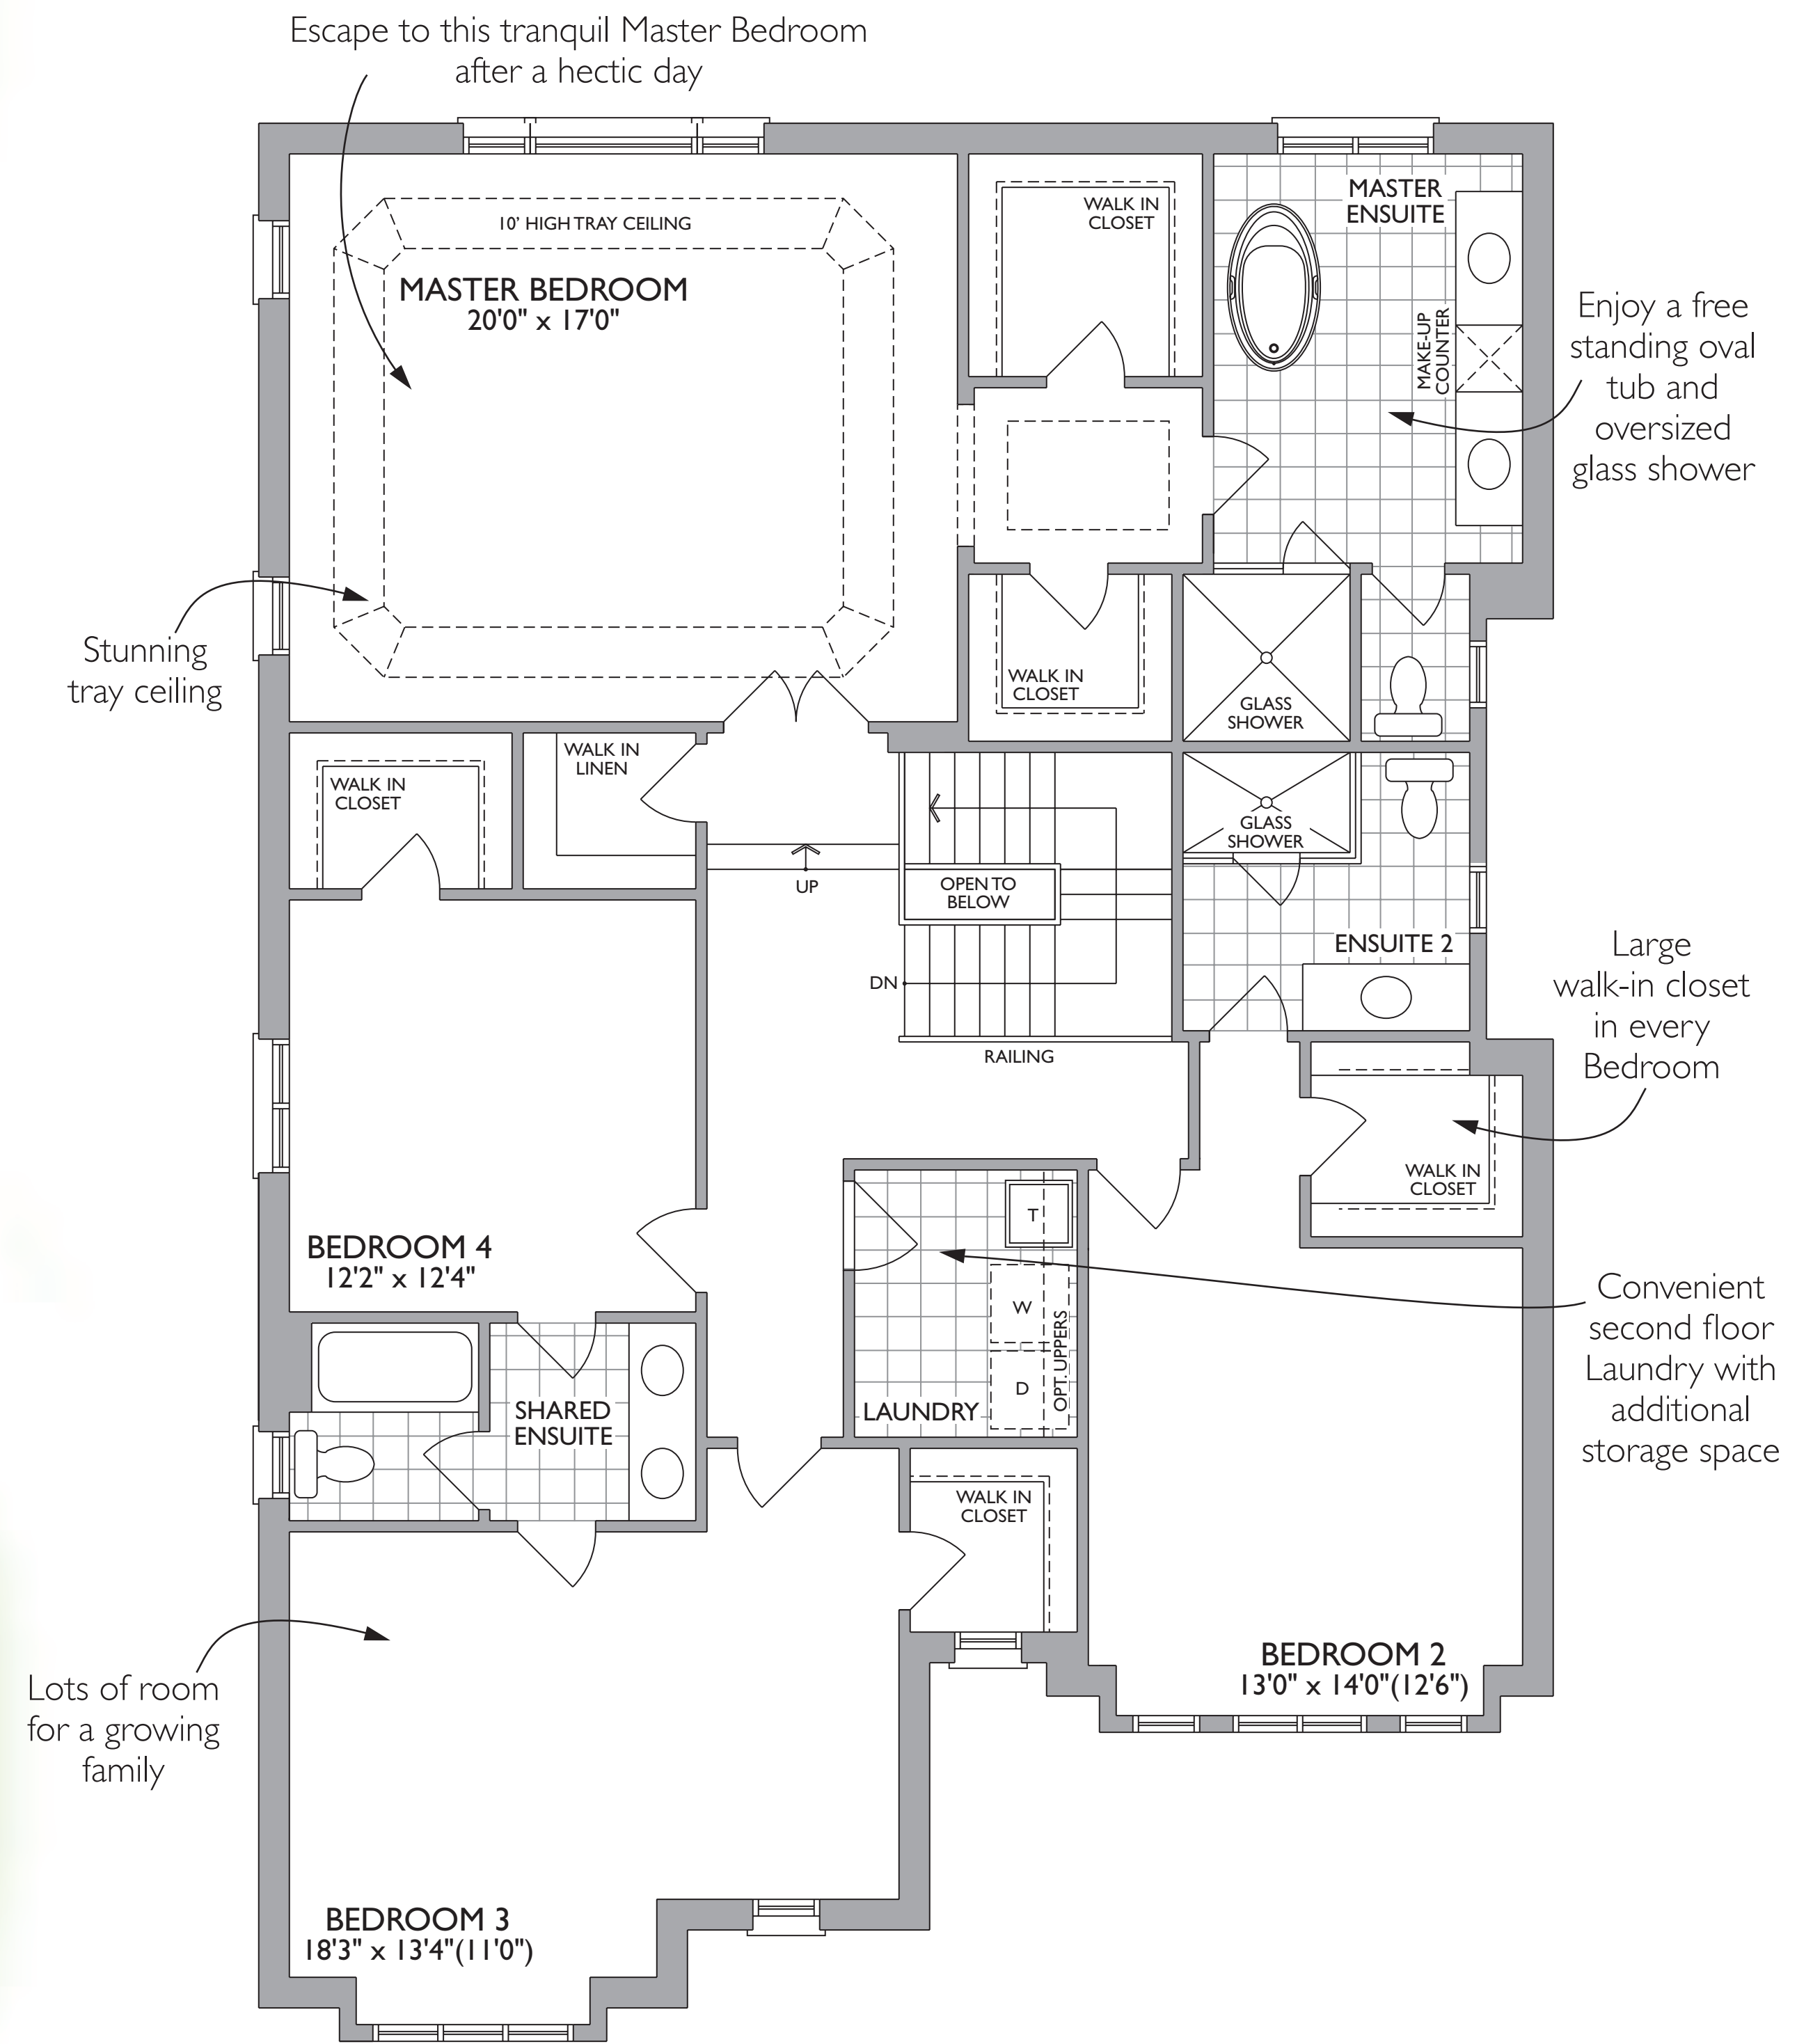

# The Beechfield

45' LOT

HEATHWOOD COLLECTION - 3,611 SQUARE FEET

CLASSIC COLLECTION - 4,485 SQUARE FEET

{ Includes 874 square feet of finished Lower Level }

LOWER LEVEL ELEV. A

LOWER LEVEL ELEV. B

GROUND FLOOR ELEV. A

GROUND FLOOR ELEV. B

SECOND FLOOR ELEV. A

SECOND FLOOR ELEV. B

Actual usable space may vary from stated area. Dimensions, specifications and architectural detailing are subject to changes without notice E. & O.E. All renderings and landscape features are artist's concept.