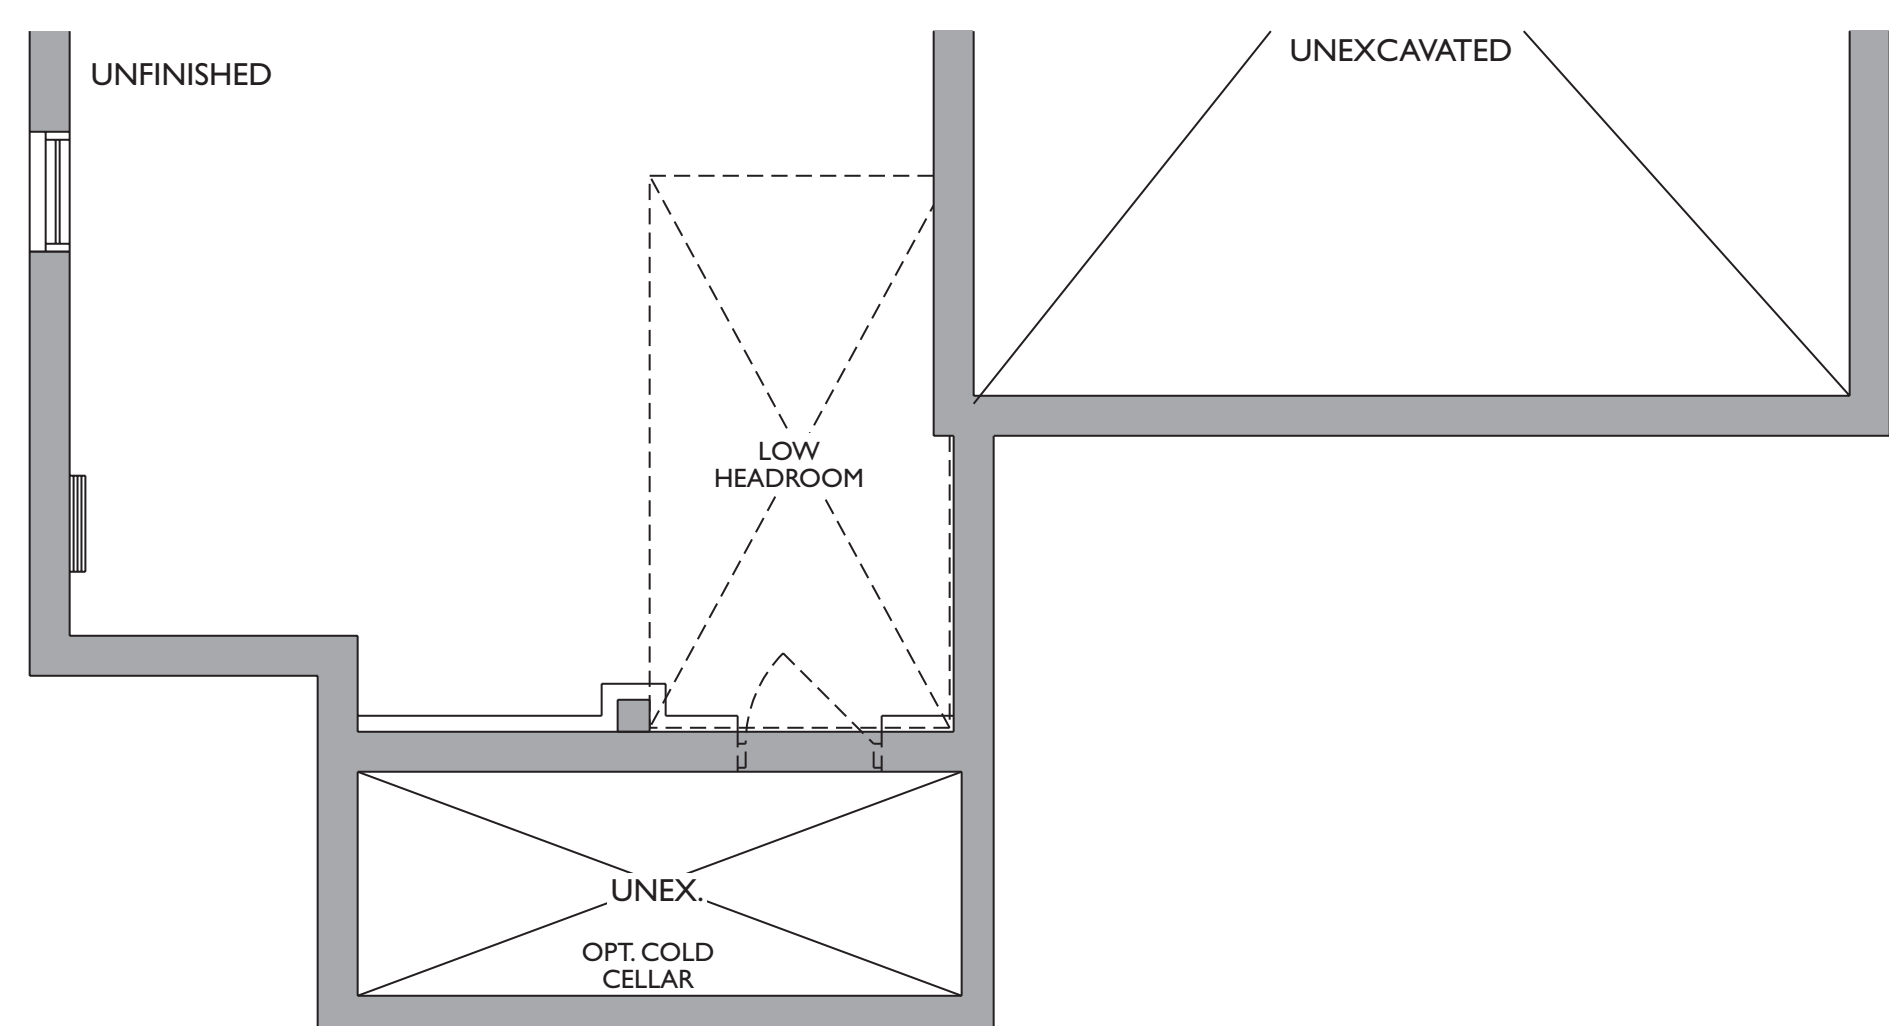

# The Beechfield

45' LOT

HEATHWOOD COLLECTION - 3,611 SQUARE FEET

CLASSIC COLLECTION - 4,485 SQUARE FEET

{ Includes 874 square feet of finished Lower Level }

LOWER LEVEL ELEV. A

LOWER LEVEL ELEV. B

GROUND FLOOR ELEV. A

GROUND FLOOR ELEV. B

SECOND FLOOR ELEV. A

SECOND FLOOR ELEV. B

Actual usable space may vary from stated area. Dimensions, specifications and architectural detailing are subject to changes without notice E. & O.E. All renderings and landscape features are artist's concept.