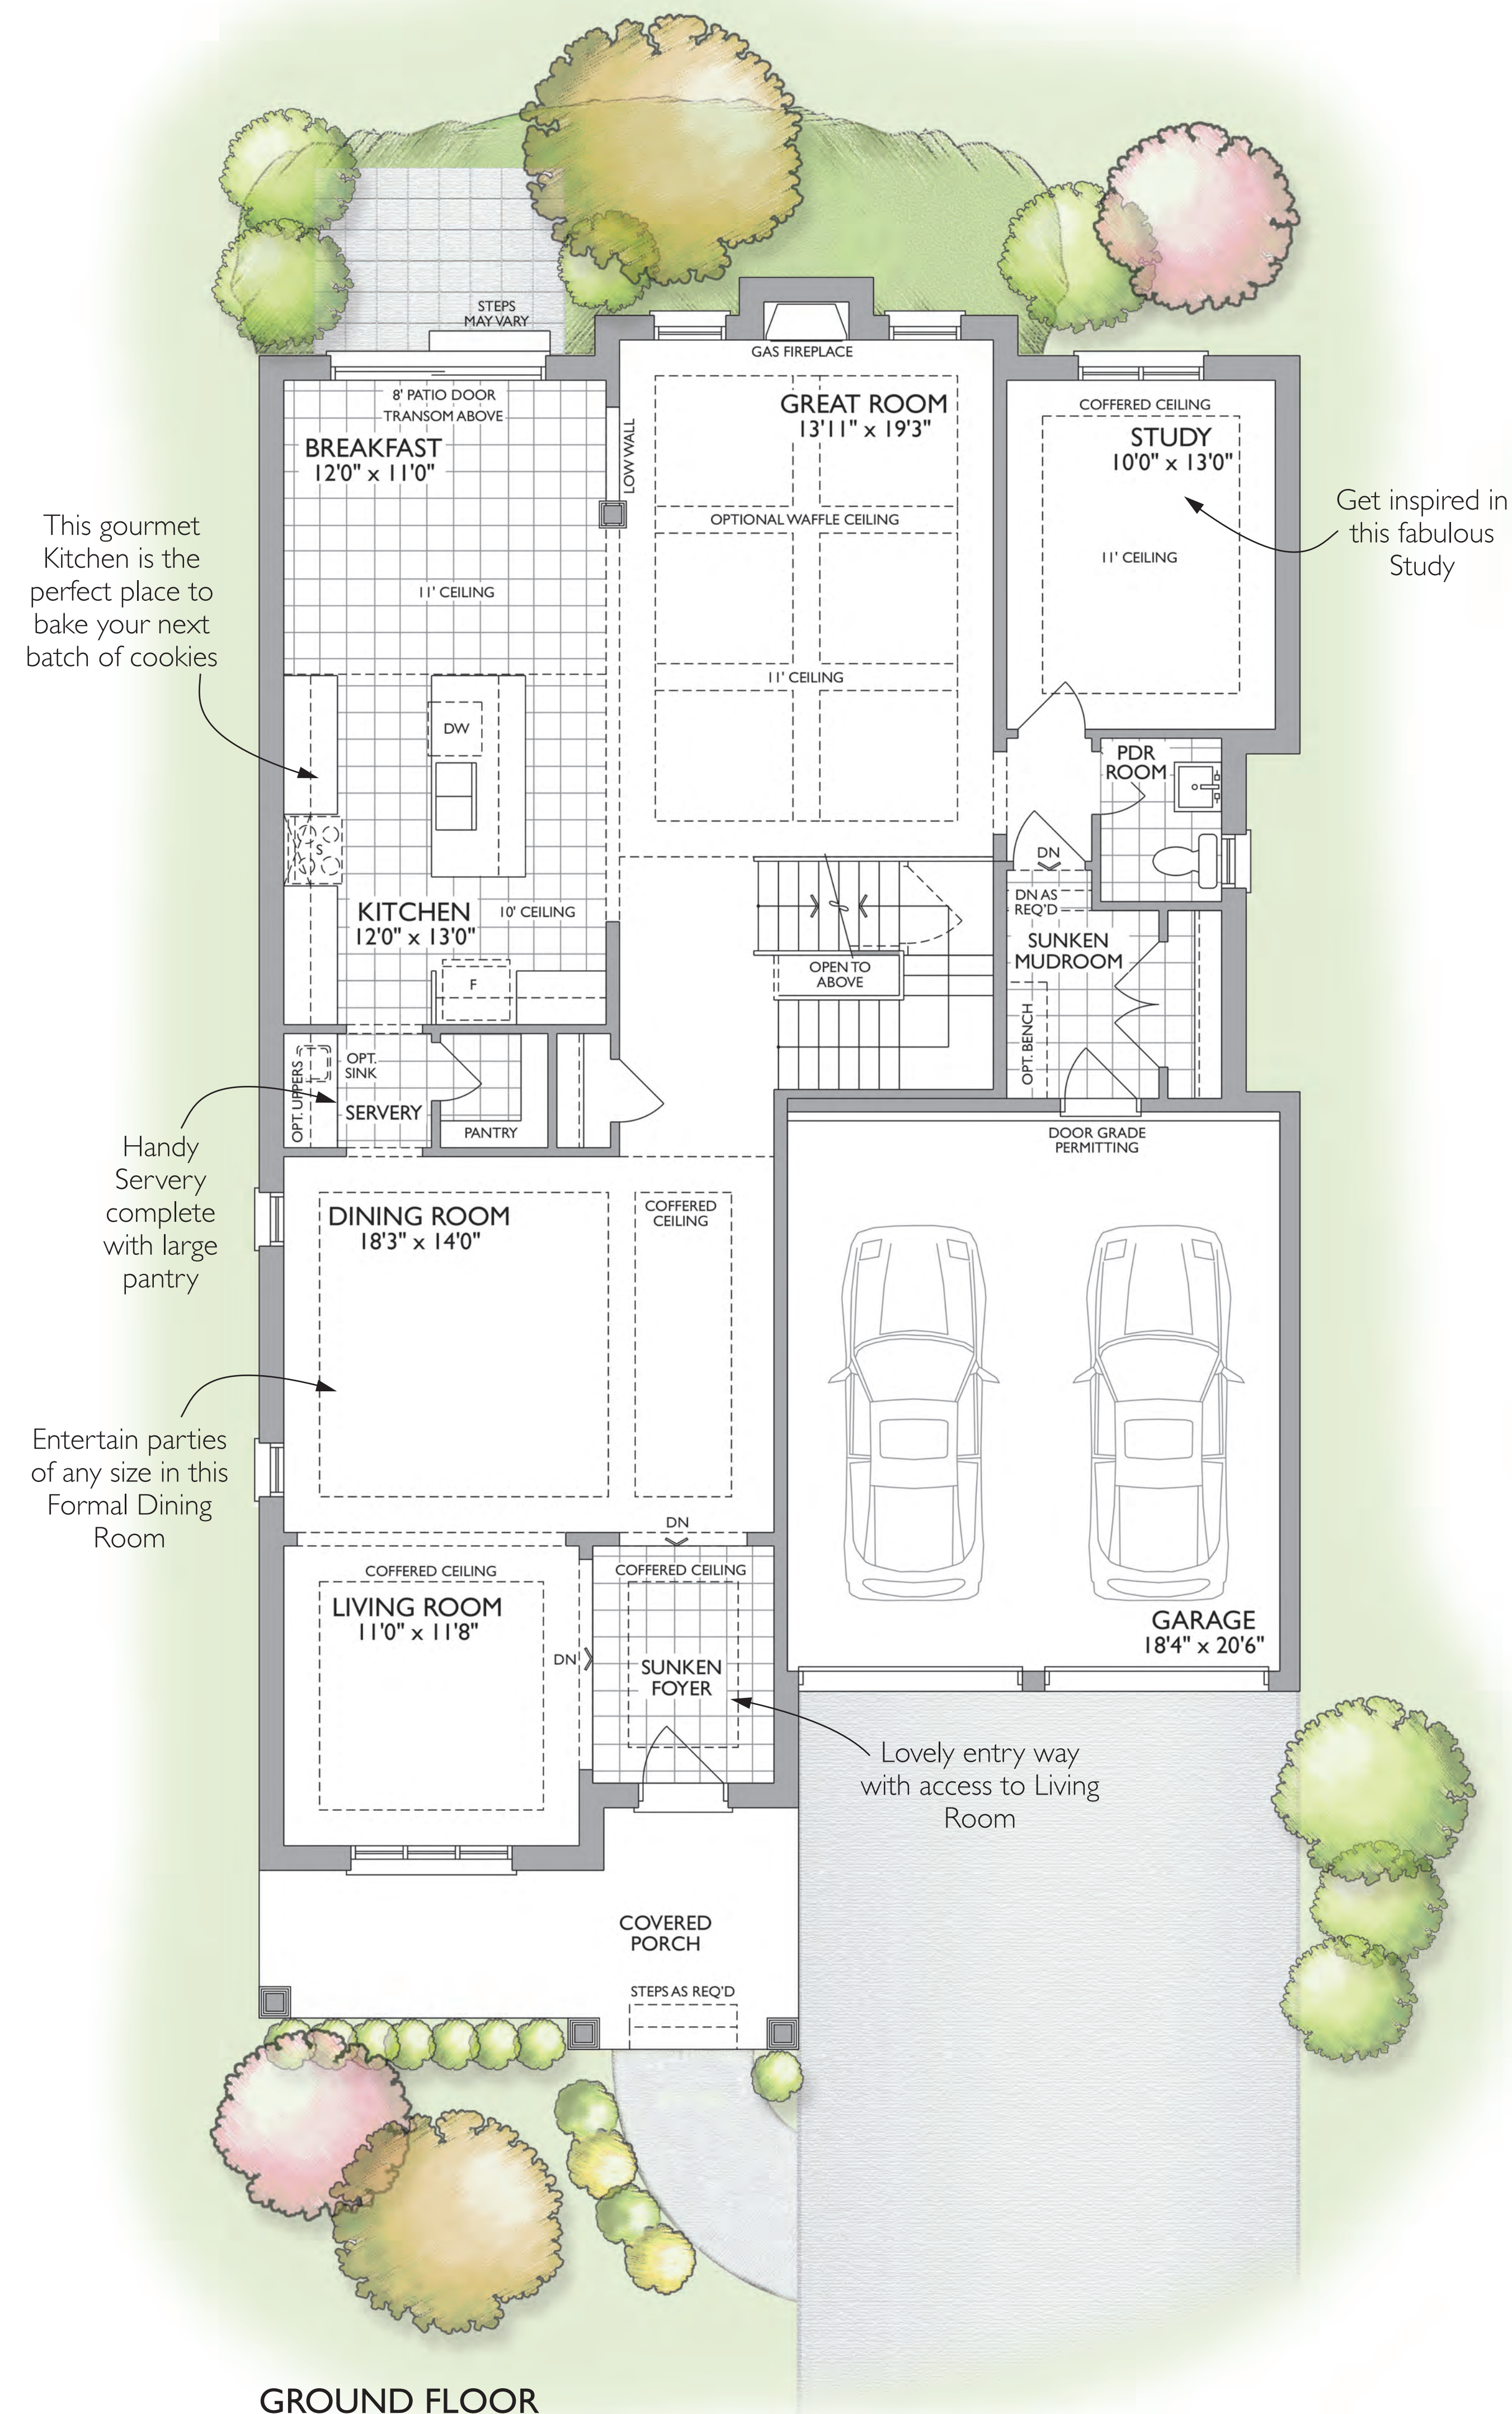

# The Beechfield

45' LOT

HEATHWOOD COLLECTION - 3,611 SQUARE FEET

CLASSIC COLLECTION - 4,485 SQUARE FEET

{ Includes 874 square feet of finished Lower Level }

LOWER LEVEL ELEV. A

LOWER LEVEL ELEV. B

GROUND FLOOR ELEV. A

GROUND FLOOR ELEV. B

SECOND FLOOR ELEV. A

SECOND FLOOR ELEV. B

Actual usable space may vary from stated area. Dimensions, specifications and architectural detailing are subject to changes without notice E. & O.E. All renderings and landscape features are artist's concept.