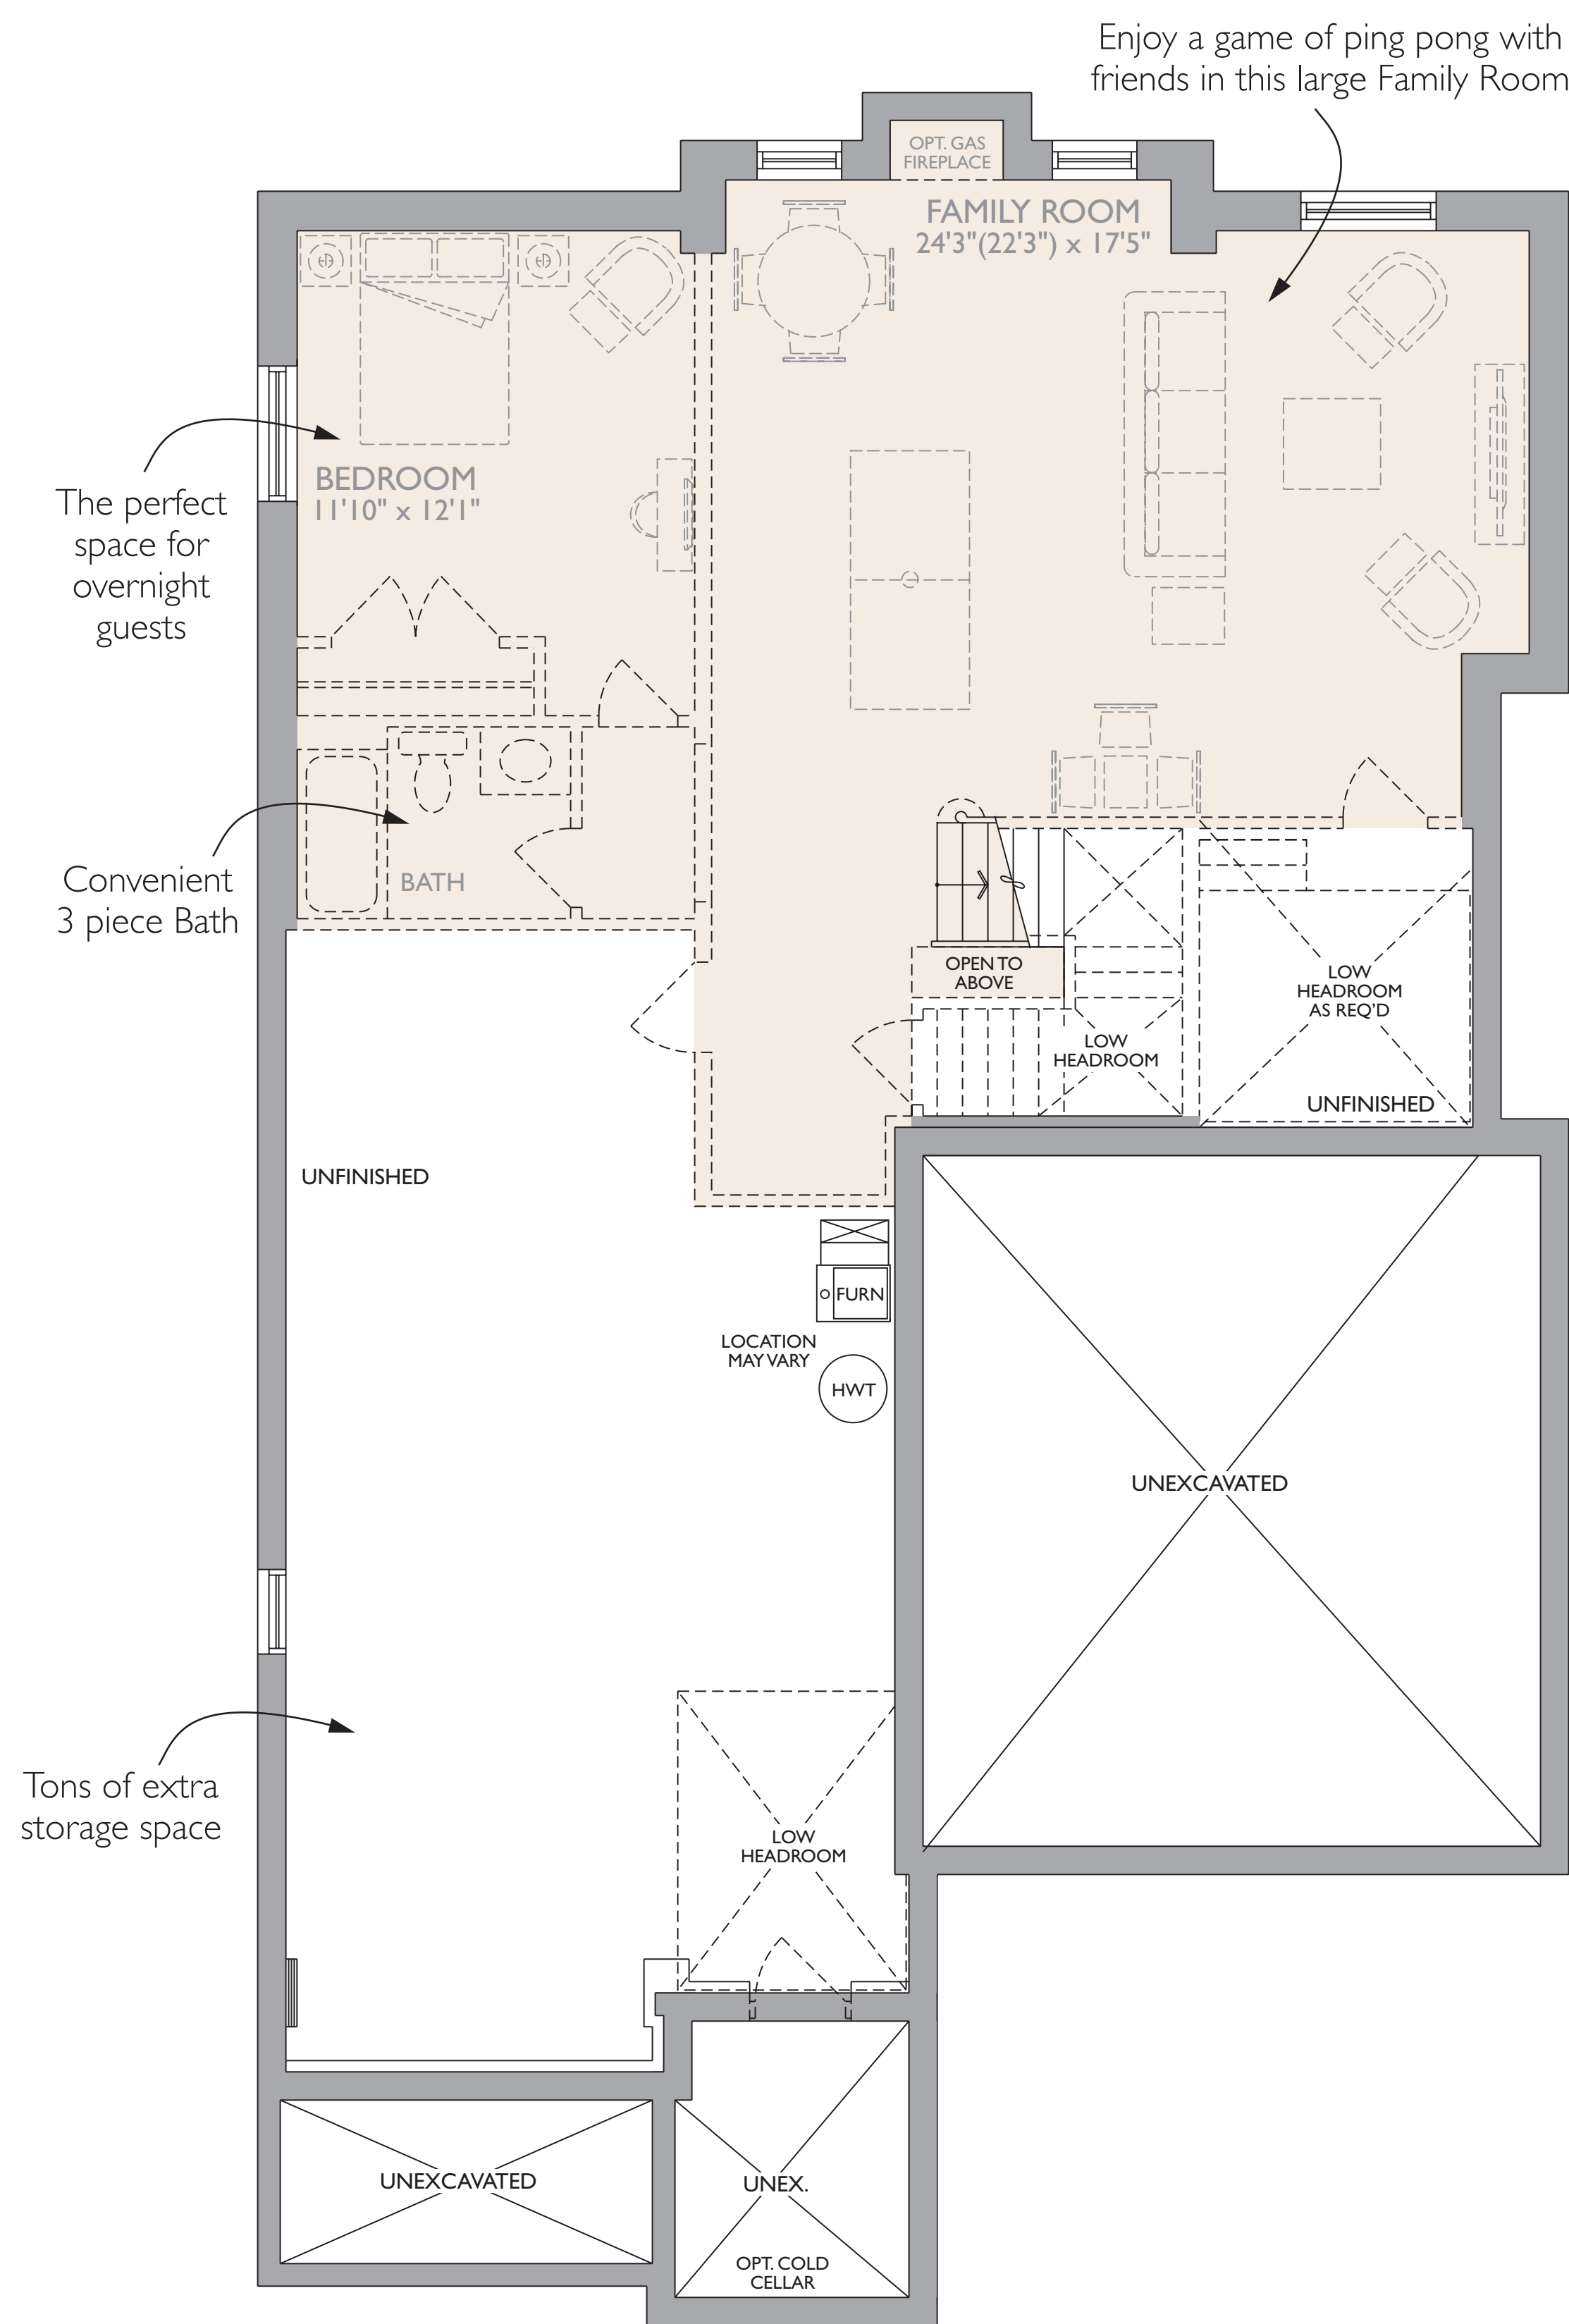

# The Beechfield

45' LOT

HEATHWOOD COLLECTION - 3,611 SQUARE FEET

CLASSIC COLLECTION - 4,485 SQUARE FEET

{ Includes 874 square feet of finished Lower Level }

LOWER LEVEL ELEV. A

LOWER LEVEL ELEV. B

GROUND FLOOR ELEV. A

GROUND FLOOR ELEV. B

SECOND FLOOR ELEV. A

SECOND FLOOR ELEV. B

Actual usable space may vary from stated area. Dimensions, specifications and architectural detailing are subject to changes without notice E. & O.E. All renderings and landscape features are artist's concept.