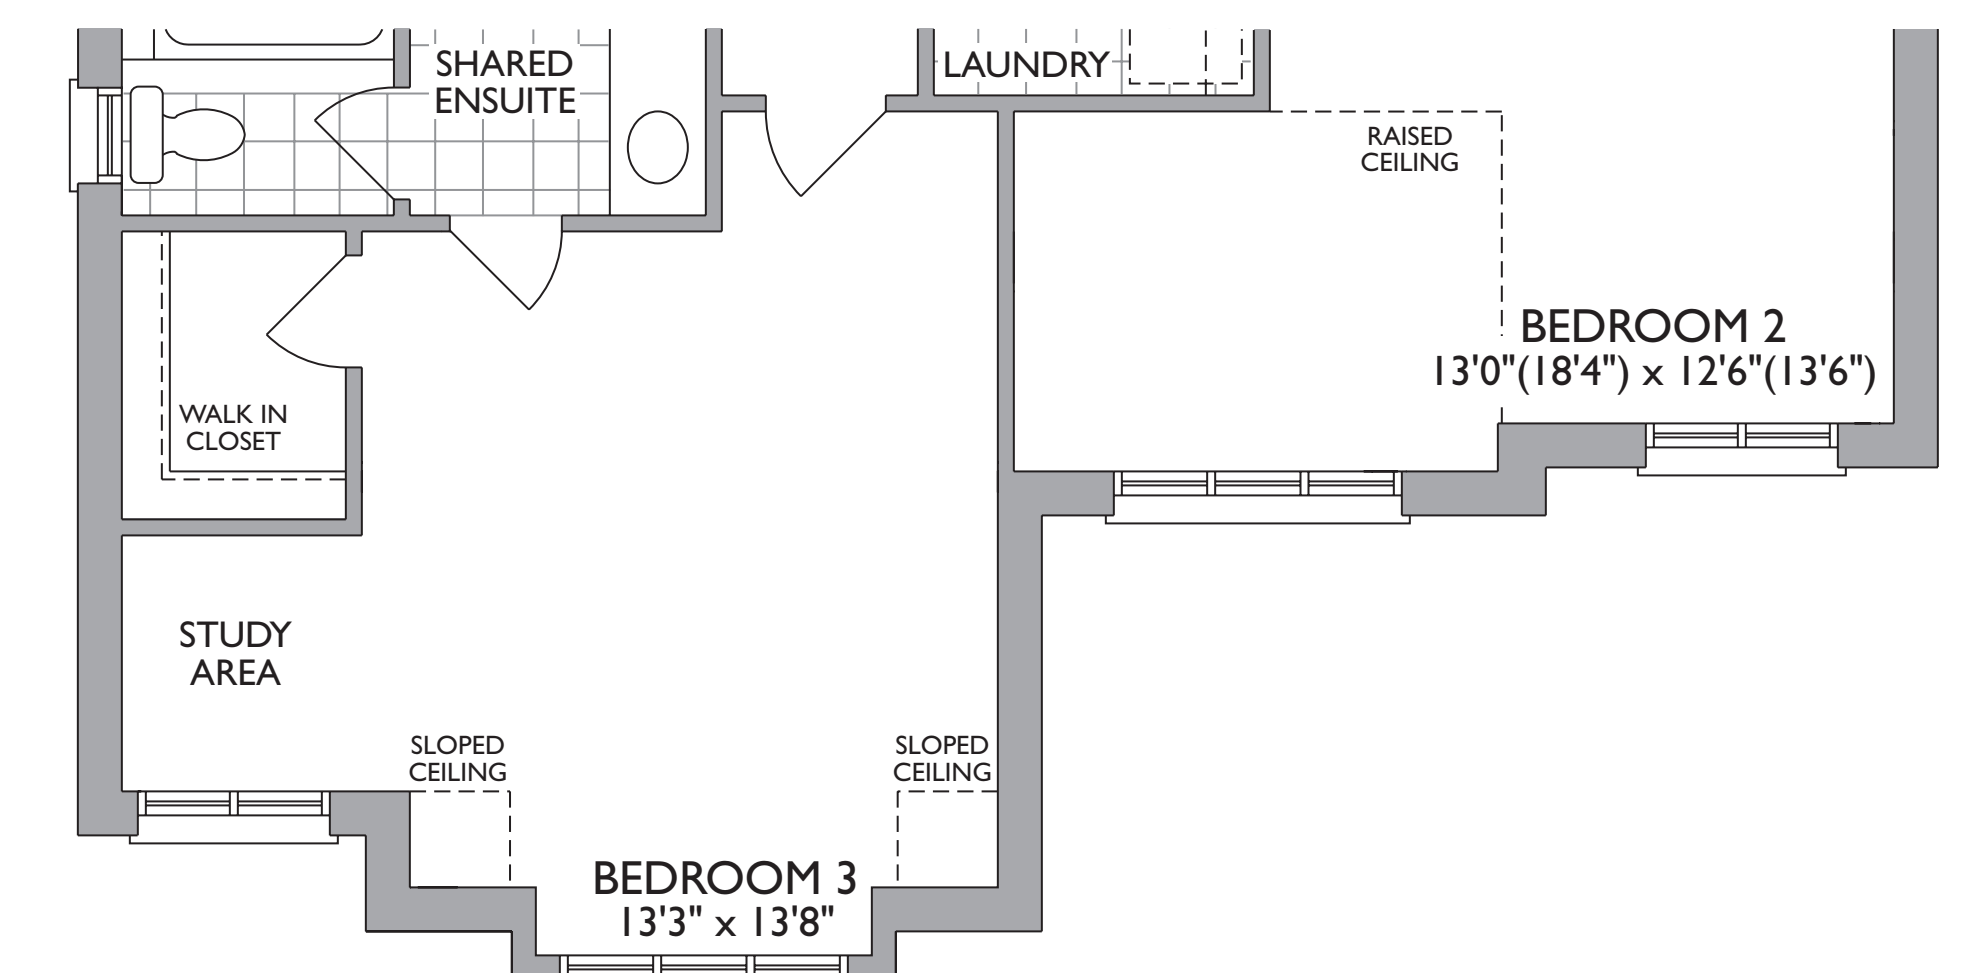

# The Beechfield

45' LOT

HEATHWOOD COLLECTION - 3,611 SQUARE FEET

CLASSIC COLLECTION - 4,485 SQUARE FEET

{ Includes 874 square feet of finished Lower Level }

LOWER LEVEL ELEV. A

LOWER LEVEL ELEV. B

GROUND FLOOR ELEV. A

GROUND FLOOR ELEV. B

SECOND FLOOR ELEV. A

SECOND FLOOR ELEV. B

Actual usable space may vary from stated area. Dimensions, specifications and architectural detailing are subject to changes without notice E. & O.E. All renderings and landscape features are artist's concept.